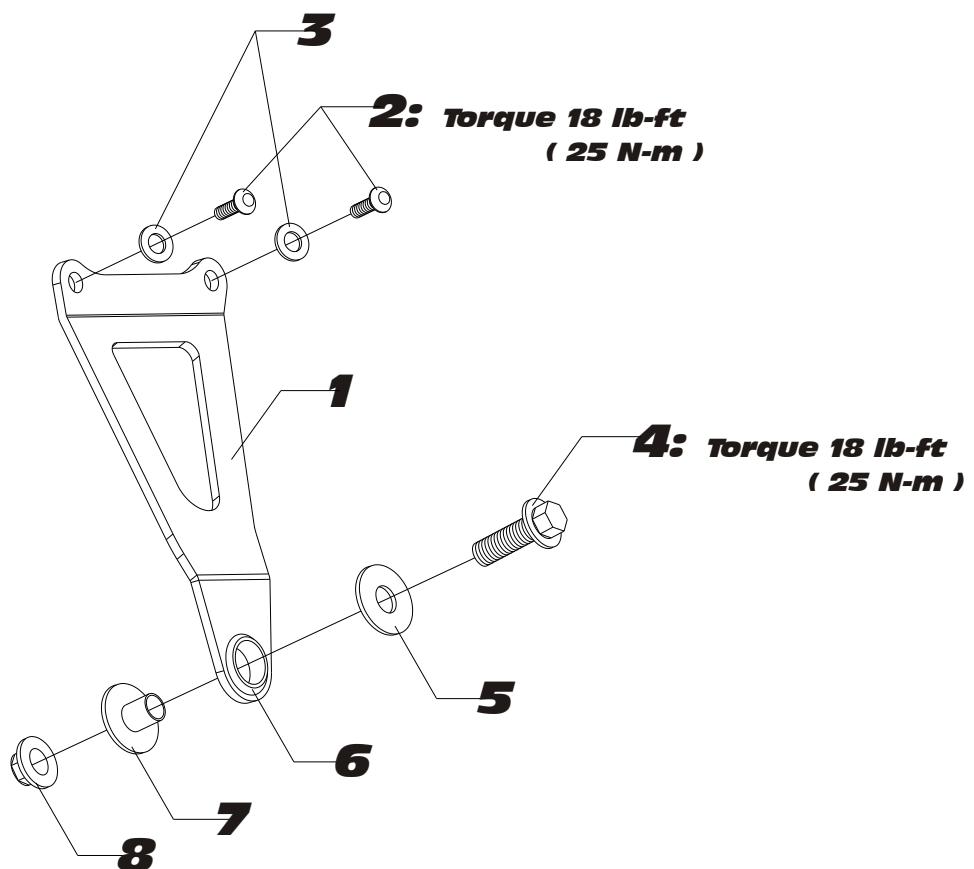

### Part List:

NO.	DESCRIPTION	QTY	PART #
1	Muffler Hanger Bracket	1	1407AB-B-00
2	8mm x 20mm Button Head Screw	2	M8X20BHS
3	8mm Flat Washer	2	8MMWASHER-SS
4	10mm x 30mm Flange Bolt	1	M10X30H
5	10mm x 30mm Flat Washer	1	10X30WSH
6	Rubber Grommet	1	Z1022
7	Aluminum Insert	1	ALS-018
8	10mm Flange Nut	1	10MMFNUT
**	Yoshimura Sticker	1	17029