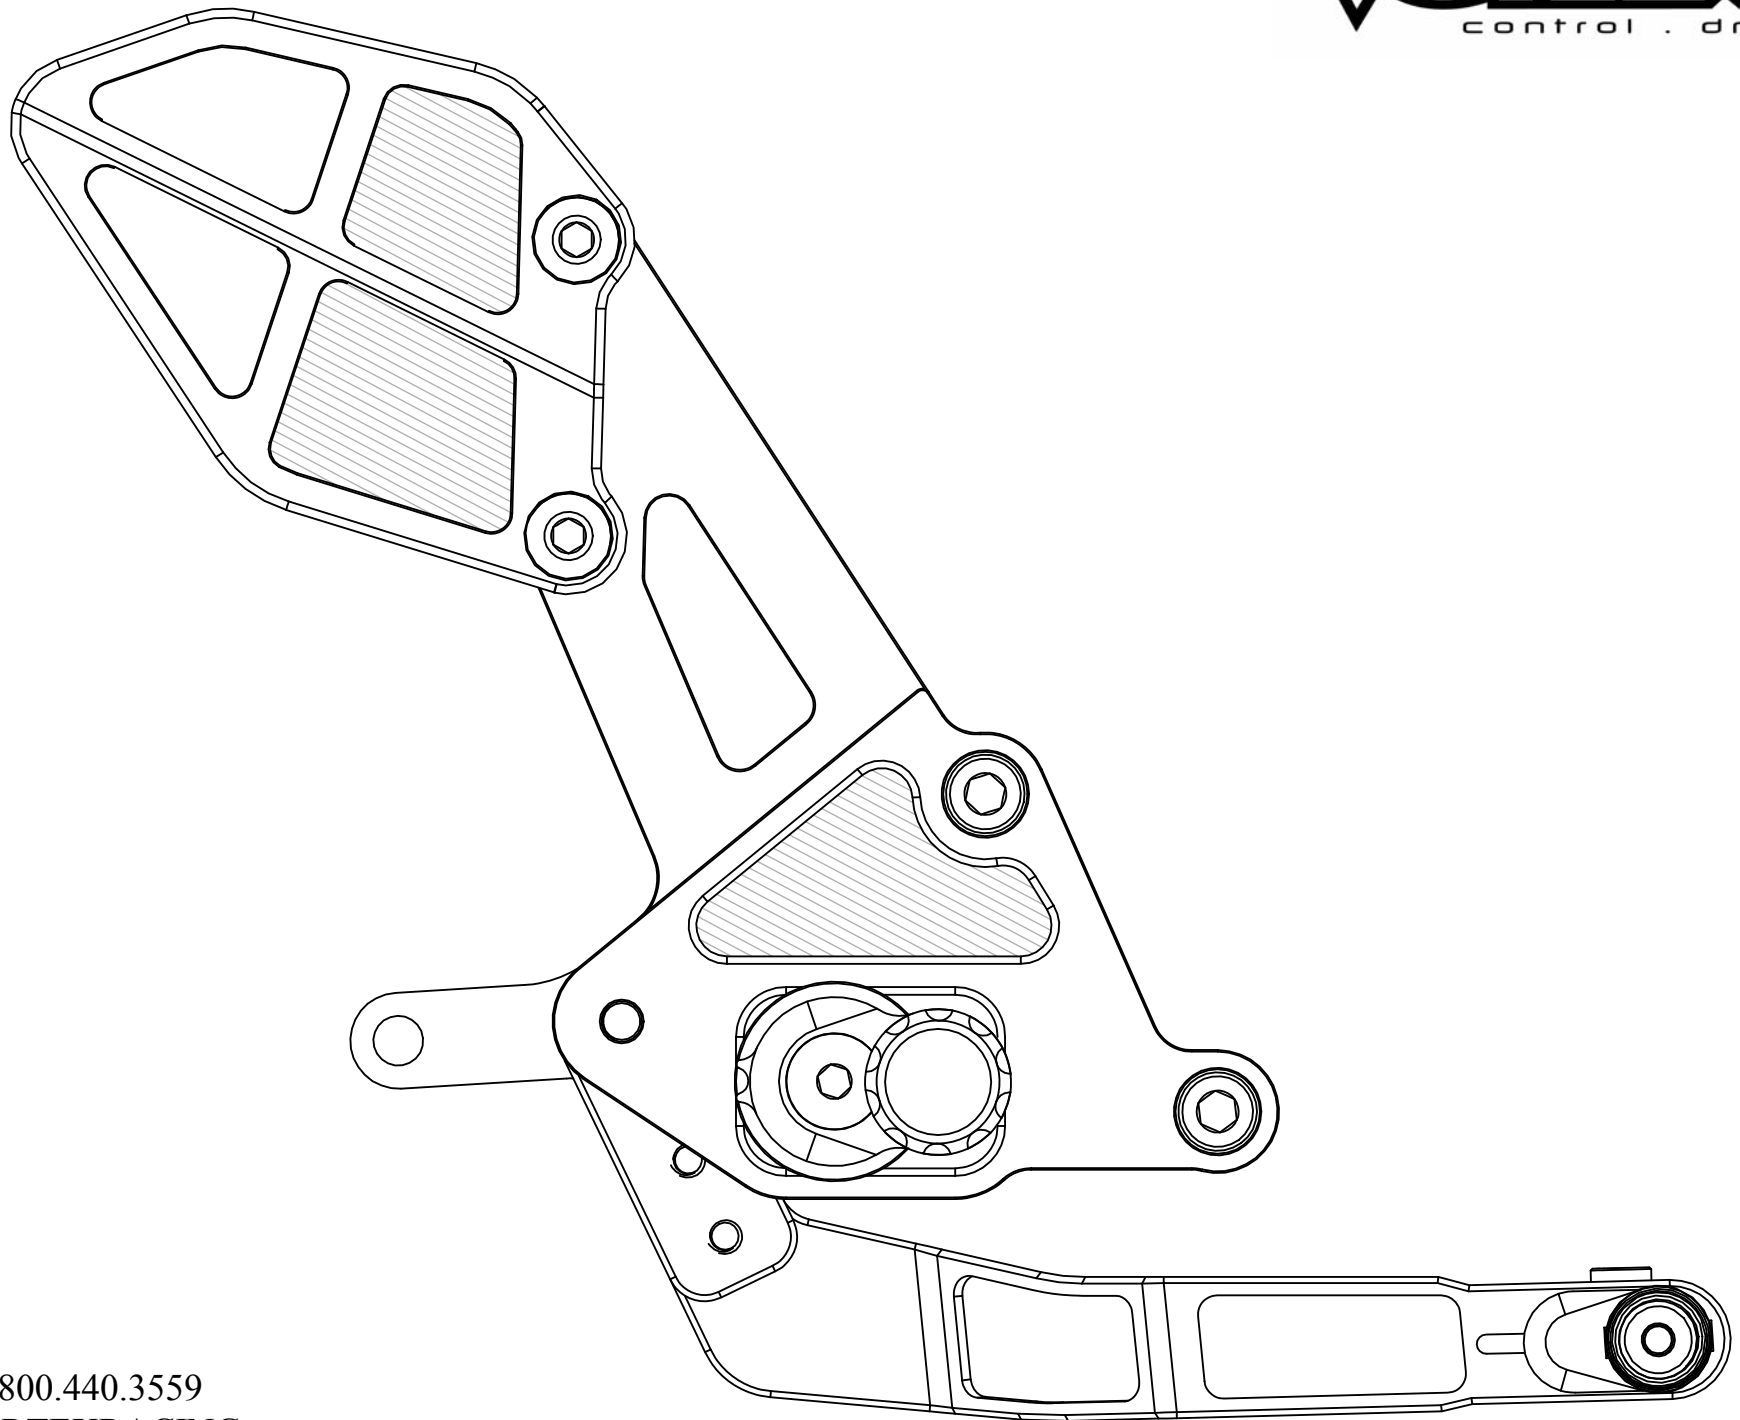

# RS651 Brake Side INSTRUCTIONS

1.800.440.3559  
www.VORTEXRACING.com

INDEX

LUBRICATE

THREAD LOCK

**OEM**

USE FACTORY  
PIECE

DO NOT  
OVERTIGHTEN

INDEX

LUBRICATE

THREAD LOCK

**OEM**

USE FACTORY  
PIECE

DO NOT  
OVERTIGHTEN