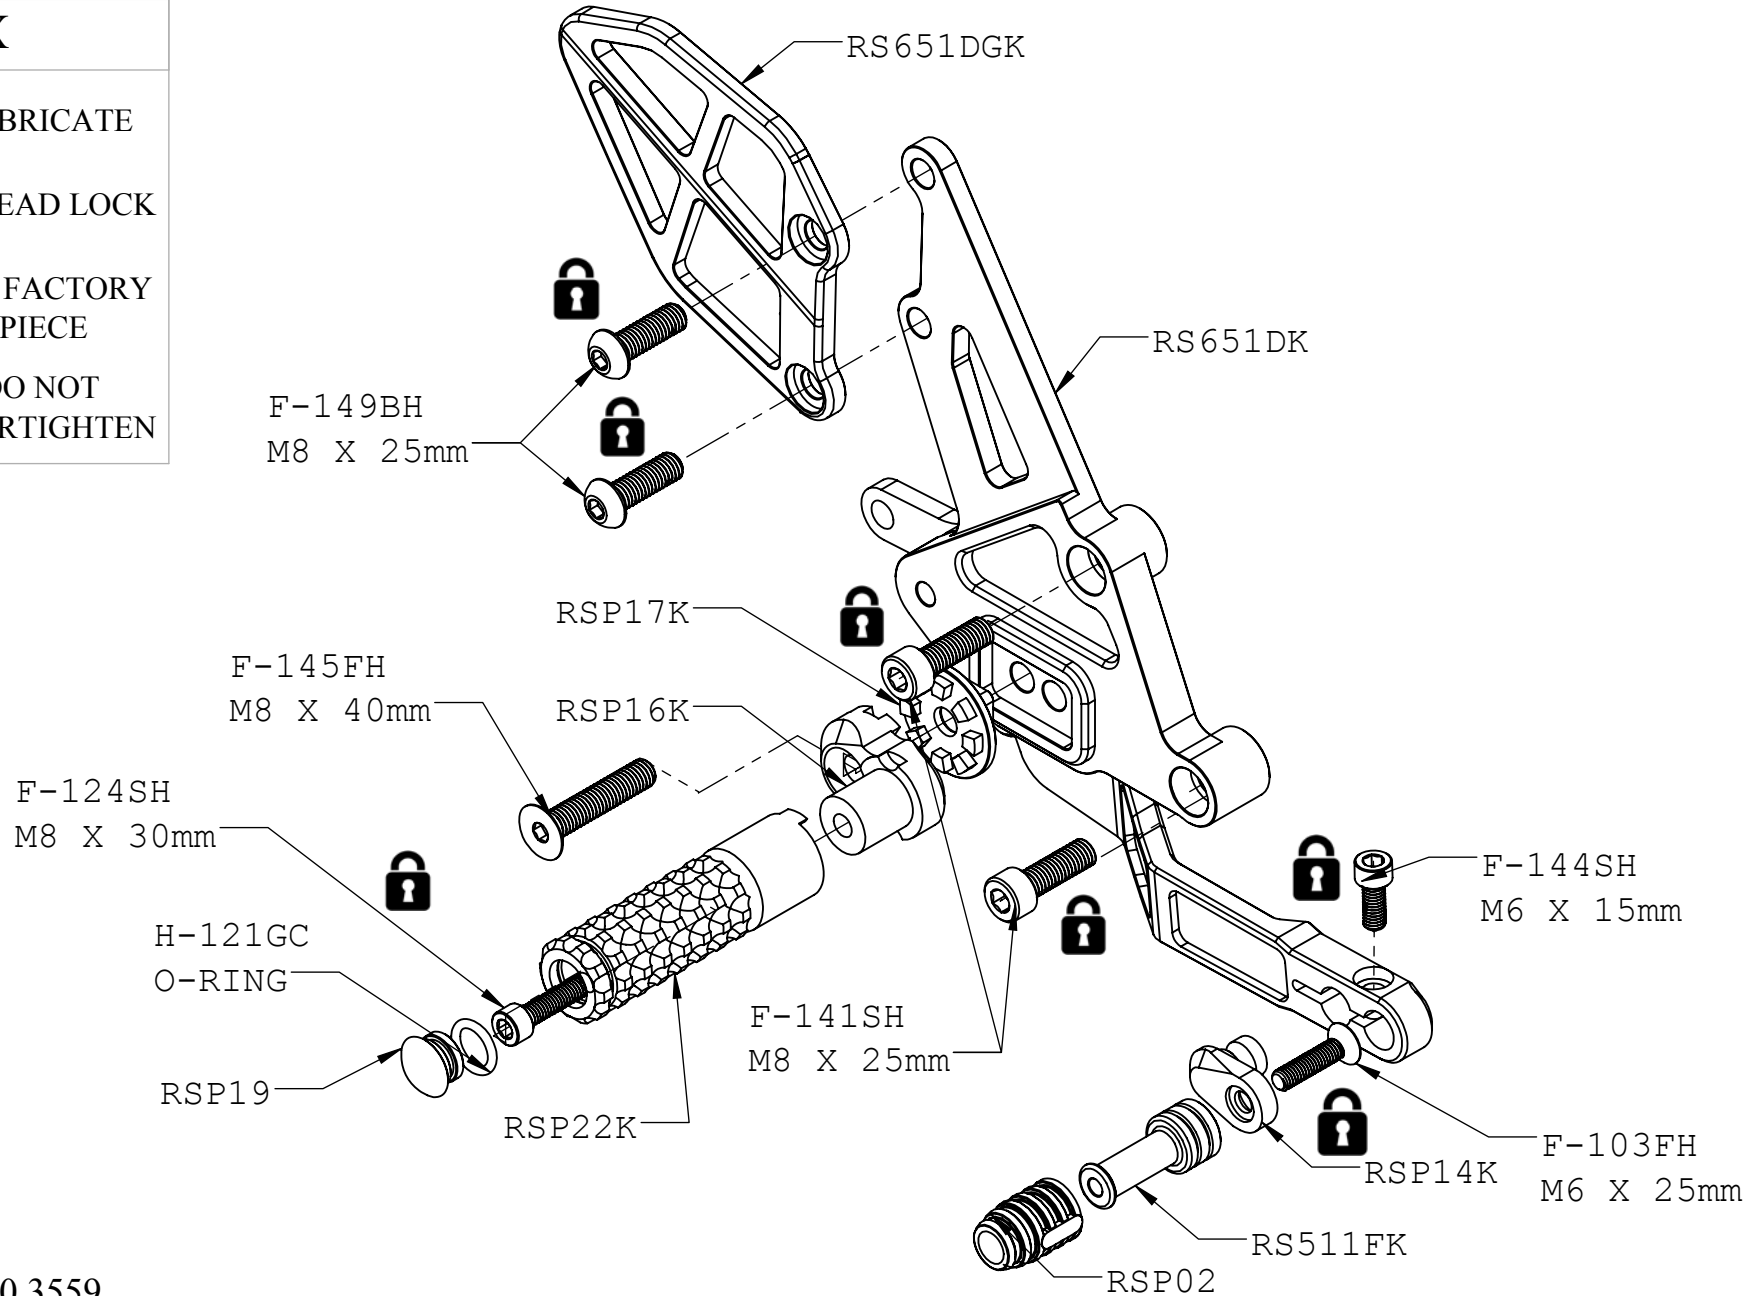

# RS651 Brake Side INSTRUCTIONS

1.800.440.3559  
www.VORTEXRACING.com

INDEX

LUBRICATE

THREAD LOCK

**OEM**

USE FACTORY  
PIECE

DO NOT  
OVERTIGHTEN

INDEX

LUBRICATE

THREAD LOCK

**OEM**

USE FACTORY  
PIECE

DO NOT  
OVERTIGHTEN