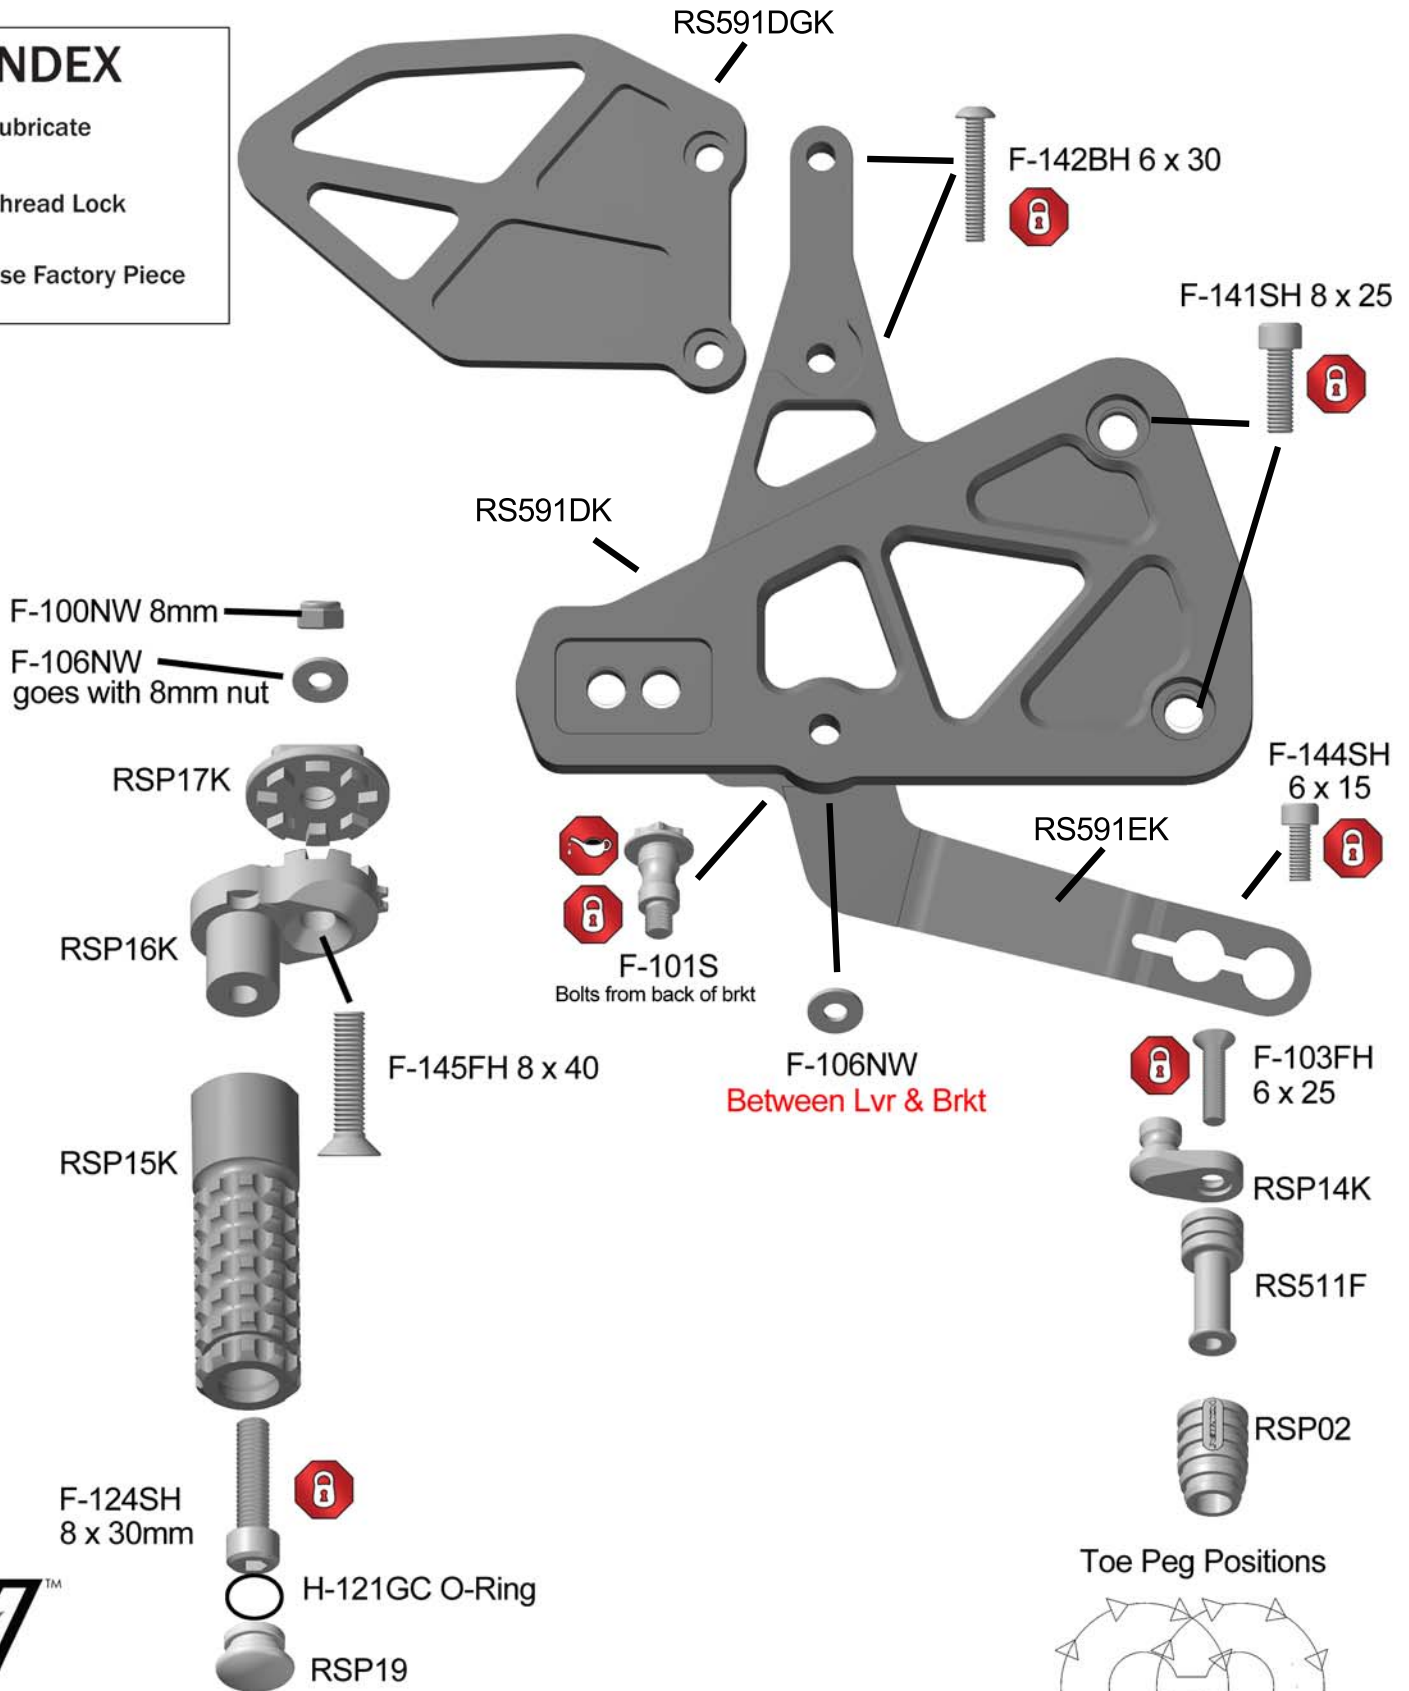

# RS591K INSTRUCTIONS

TO BE INSTALLED BY A CERTIFIED MECHANIC ONLY | FOR RACE USE ONLY

## BRAKE SIDE EXPLODED VIEW

**INDEX**

-  Lubricate
-  Thread Lock
-  Use Factory Piece

## SHIFT SIDE EXPLODED VIEW

**INDEX**

-  Lubricate
-  Thread Lock
-  Use Factory Piece