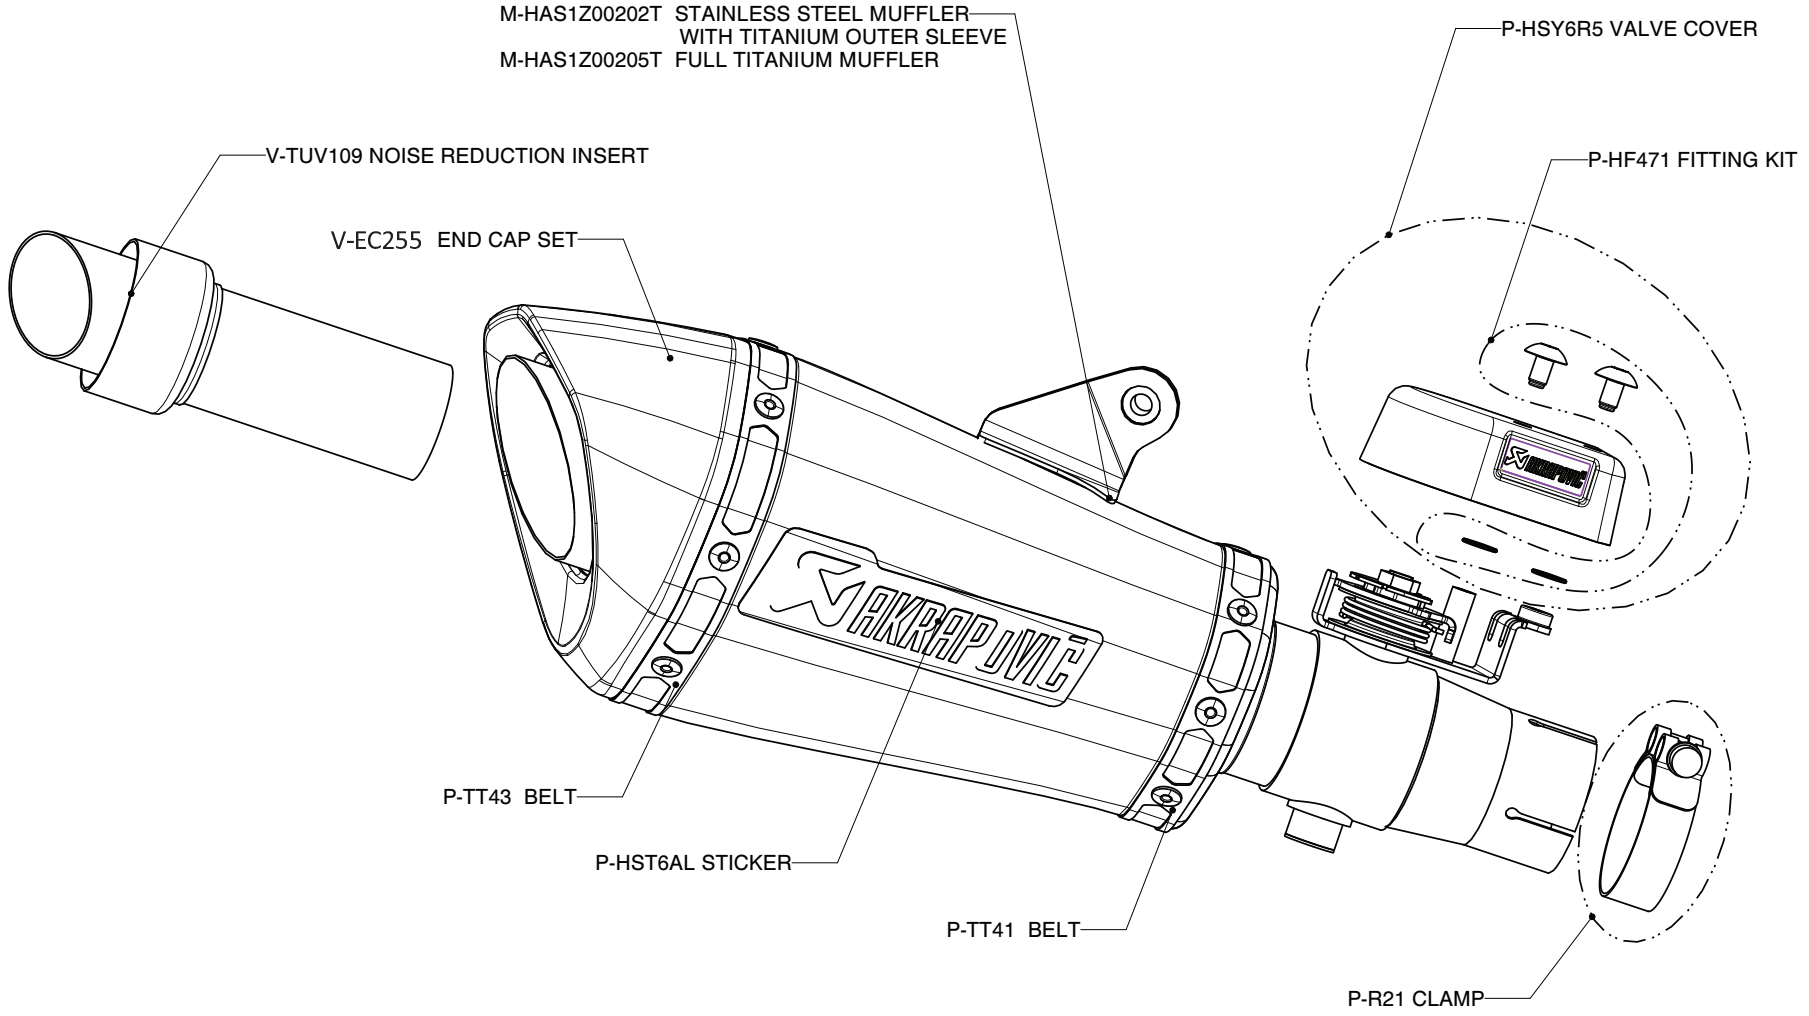

Yamaha YZF R6, SLIP-ON exhaust system / EC Type approval

Product code: S-Y6SO9-HASZ

S-Y6SO9T-HASZ

MUFFLER REPAIR KITS	
REPACK	P-RPCK5
SLEEVE	P-RKS288ASZ19