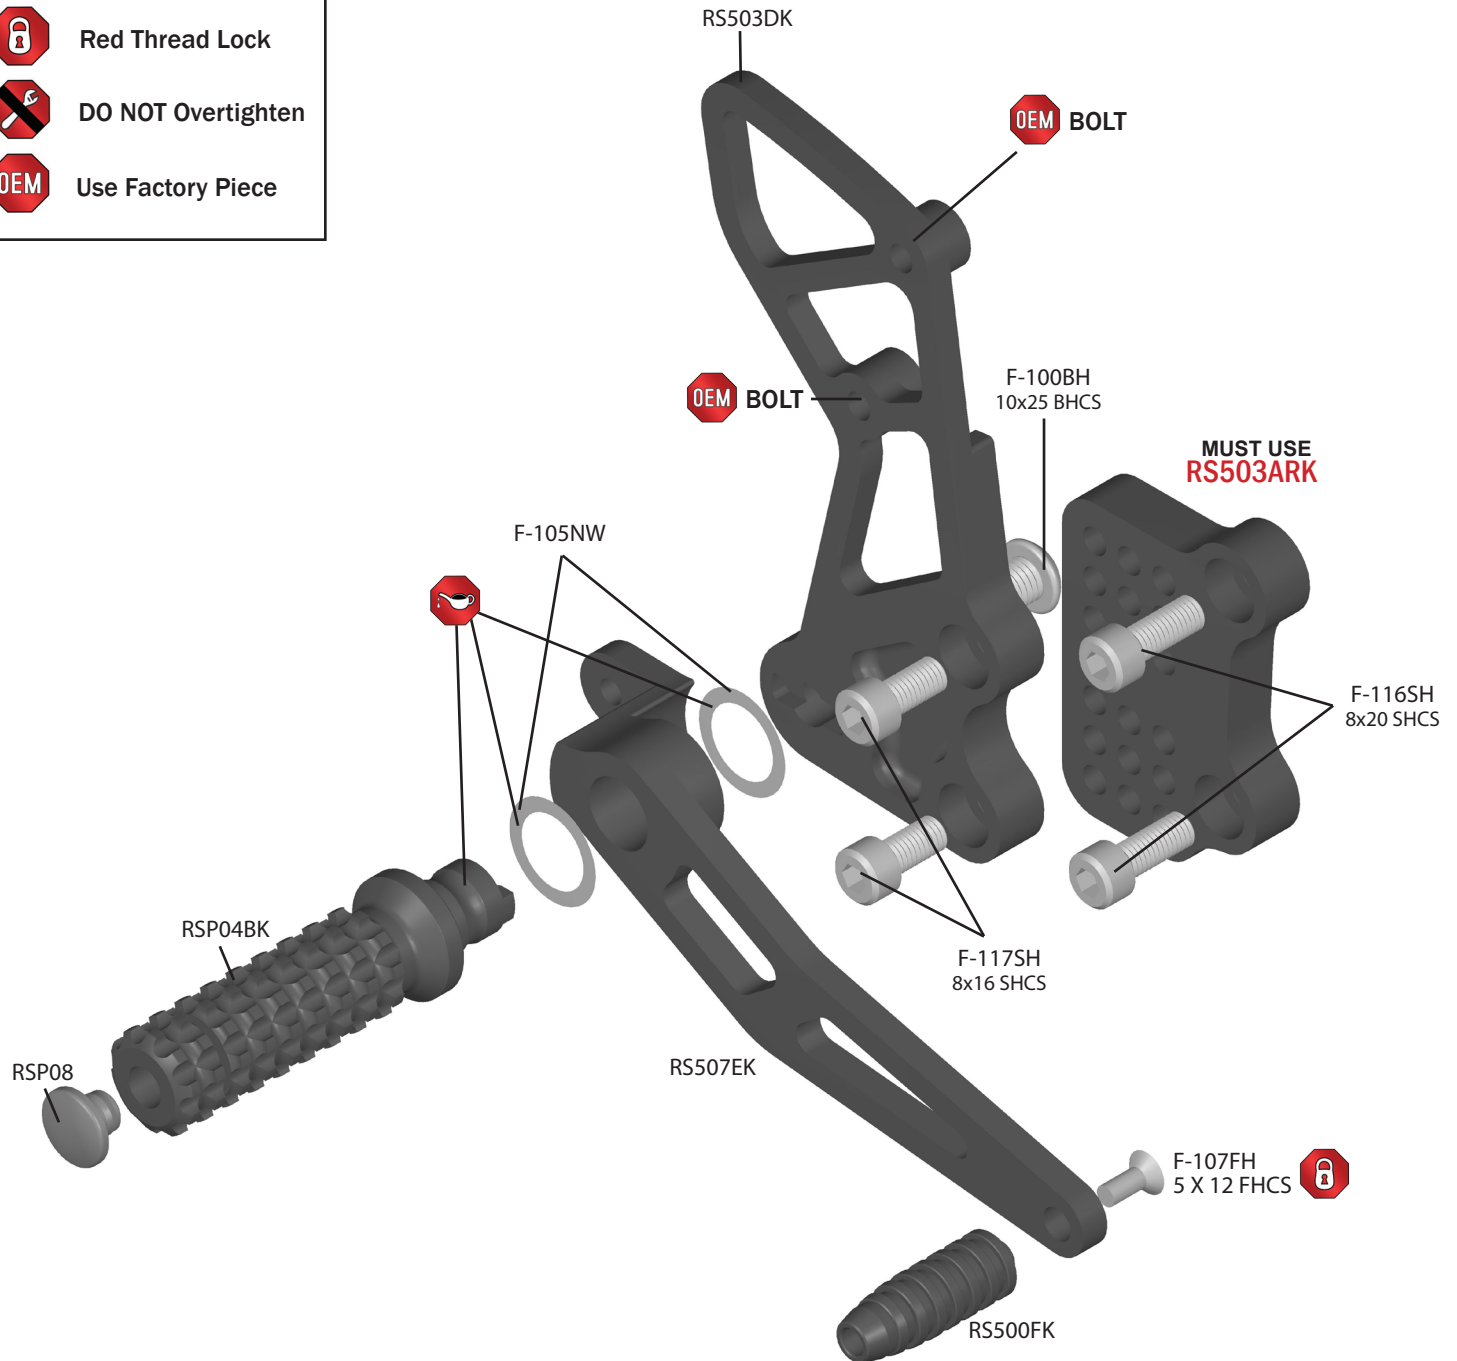

RS505 INSTRUCTIONS

TO BE INSTALLED BY A CERTIFIED MECHANIC ONLY | FOR RACE USE ONLY

BRAKE SIDE EXPLODED VIEW

FOR: SUZUKI SU650S 03-09 / SU1000 03-09

INDEX

-  Lubricate
-  Red Thread Lock
-  DO NOT Overtighten
-  Use Factory Piece

1.800.440.3559
www.VORTEXRACING.com

RS505 INSTRUCTIONS

TO BE INSTALLED BY A CERTIFIED MECHANIC ONLY | FOR RACE USE ONLY

SHIFT SIDE EXPLODED VIEW

FOR: SUZUKI SU650S 03-09 / SU1000 03-09

INDEX

Lubricate

Red Thread Lock

DO NOT Overtighten

Use Factory Piece

1.800.440.3559

www.VORTEXRACING.com