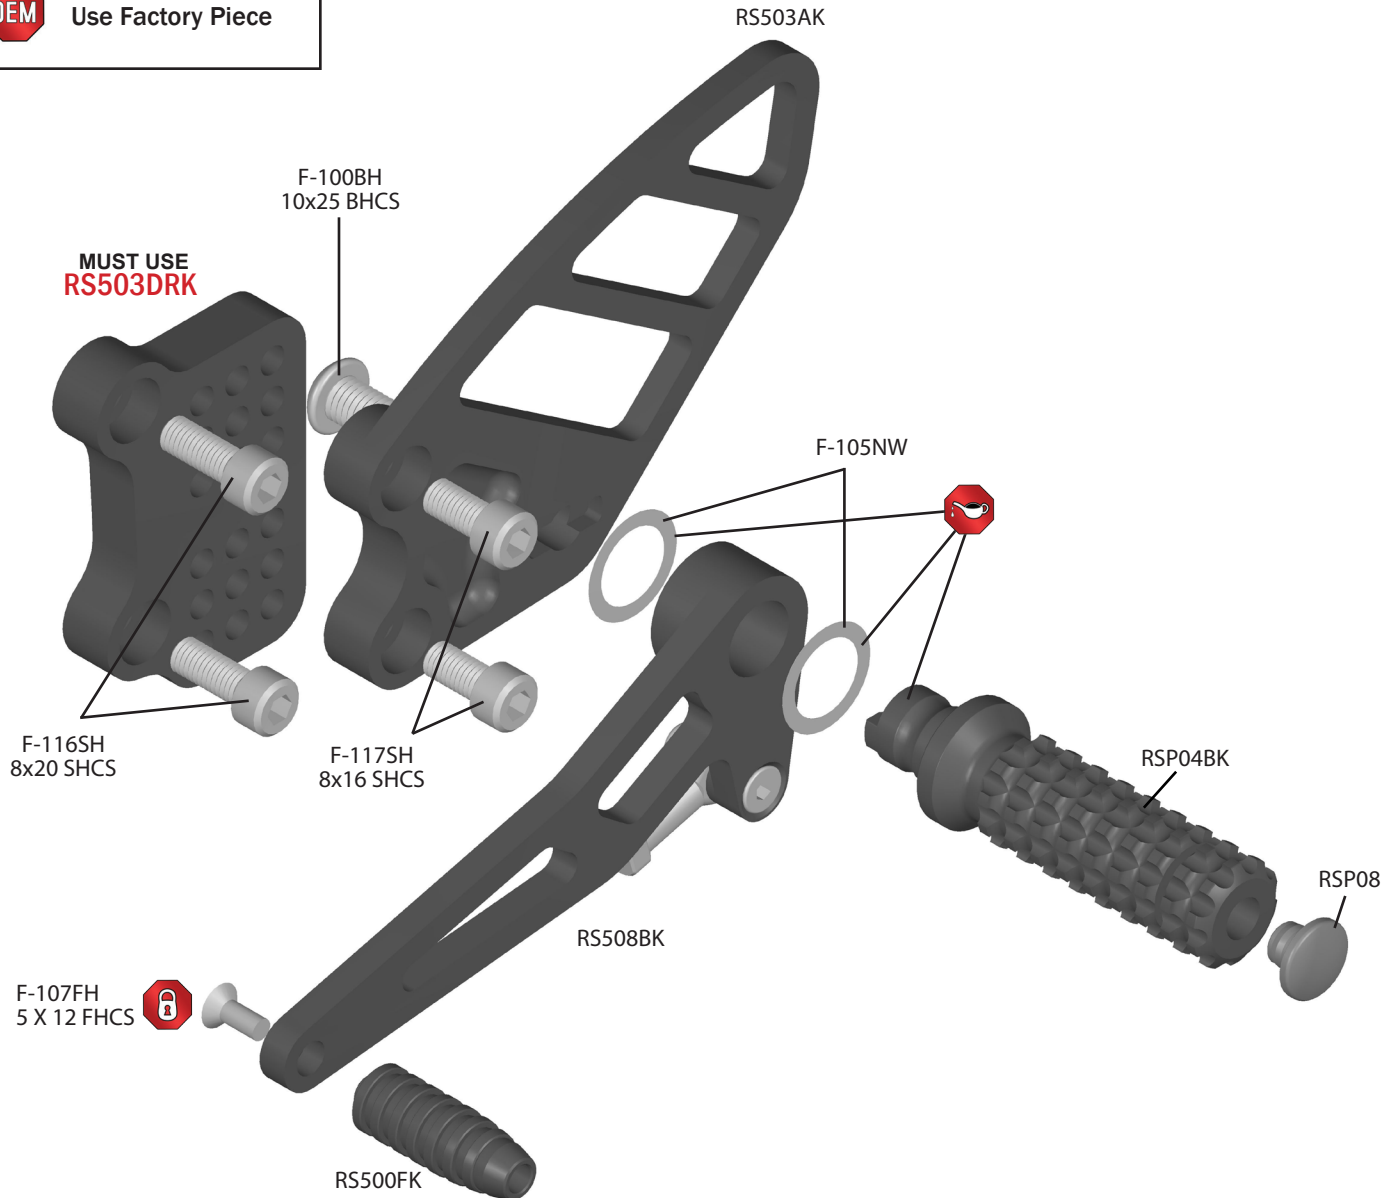

RS505 INSTRUCTIONS

TO BE INSTALLED BY A CERTIFIED MECHANIC ONLY | FOR RACE USE ONLY

BRAKE SIDE EXPLODED VIEW

FOR: SUZUKI SU650S 03-09 / SU1000 03-09

INDEX

-  Lubricate
-  Red Thread Lock
-  DO NOT Overtighten
-  Use Factory Piece

1.800.440.3559
www.VORTEXRACING.com

RS505 INSTRUCTIONS

TO BE INSTALLED BY A CERTIFIED MECHANIC ONLY | FOR RACE USE ONLY

SHIFT SIDE EXPLODED VIEW

FOR: SUZUKI SU650S 03-09 / SU1000 03-09

INDEX

Lubricate

Red Thread Lock

DO NOT Overtighten

Use Factory Piece

1.800.440.3559

www.VORTEXRACING.com