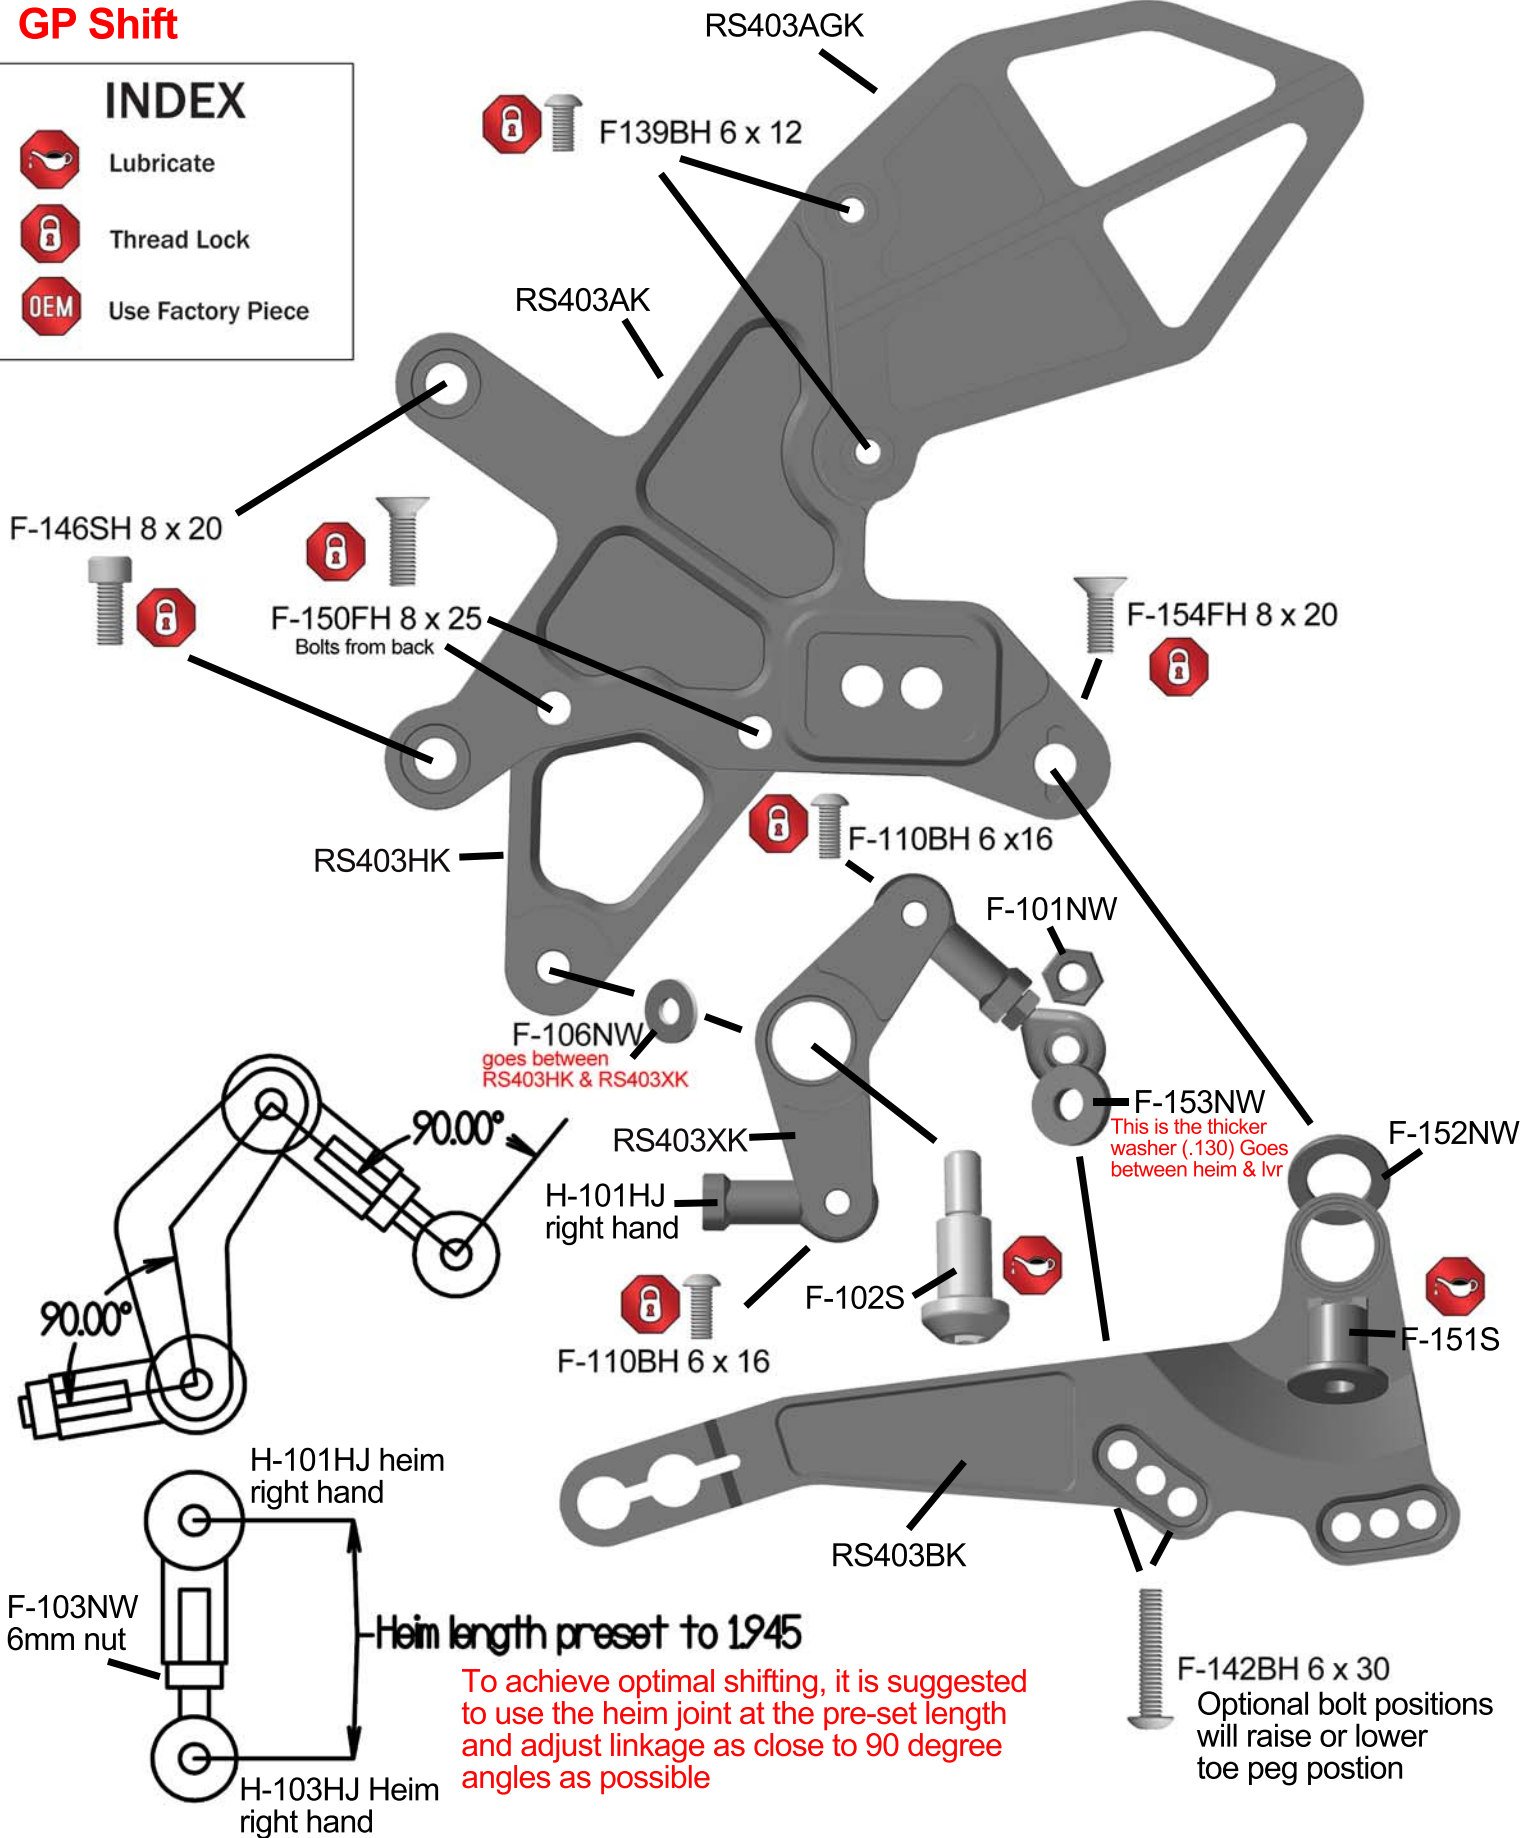

RS403K INSTRUCTIONS

TO BE INSTALLED BY A CERTIFIED MECHANIC ONLY | FOR RACE USE ONLY

SHIFT SIDE EXPLODED VIEW

Standard Shift

INDEX

-  Lubricate
-  Thread Lock
-  Use Factory Piece

RS403K INSTRUCTIONS

TO BE INSTALLED BY A CERTIFIED MECHANIC ONLY | FOR RACE USE ONLY

SHIFT SIDE EXPLODED VIEW

GP Shift

INDEX

-  Lubricate
-  Thread Lock
-  Use Factory Piece

RS403K INSTRUCTIONS

TO BE INSTALLED BY A CERTIFIED MECHANIC ONLY | FOR RACE USE ONLY

BRAKE SIDE EXPLODED VIEW

INDEX

-  Lubricate
-  Thread Lock
-  Use Factory Piece