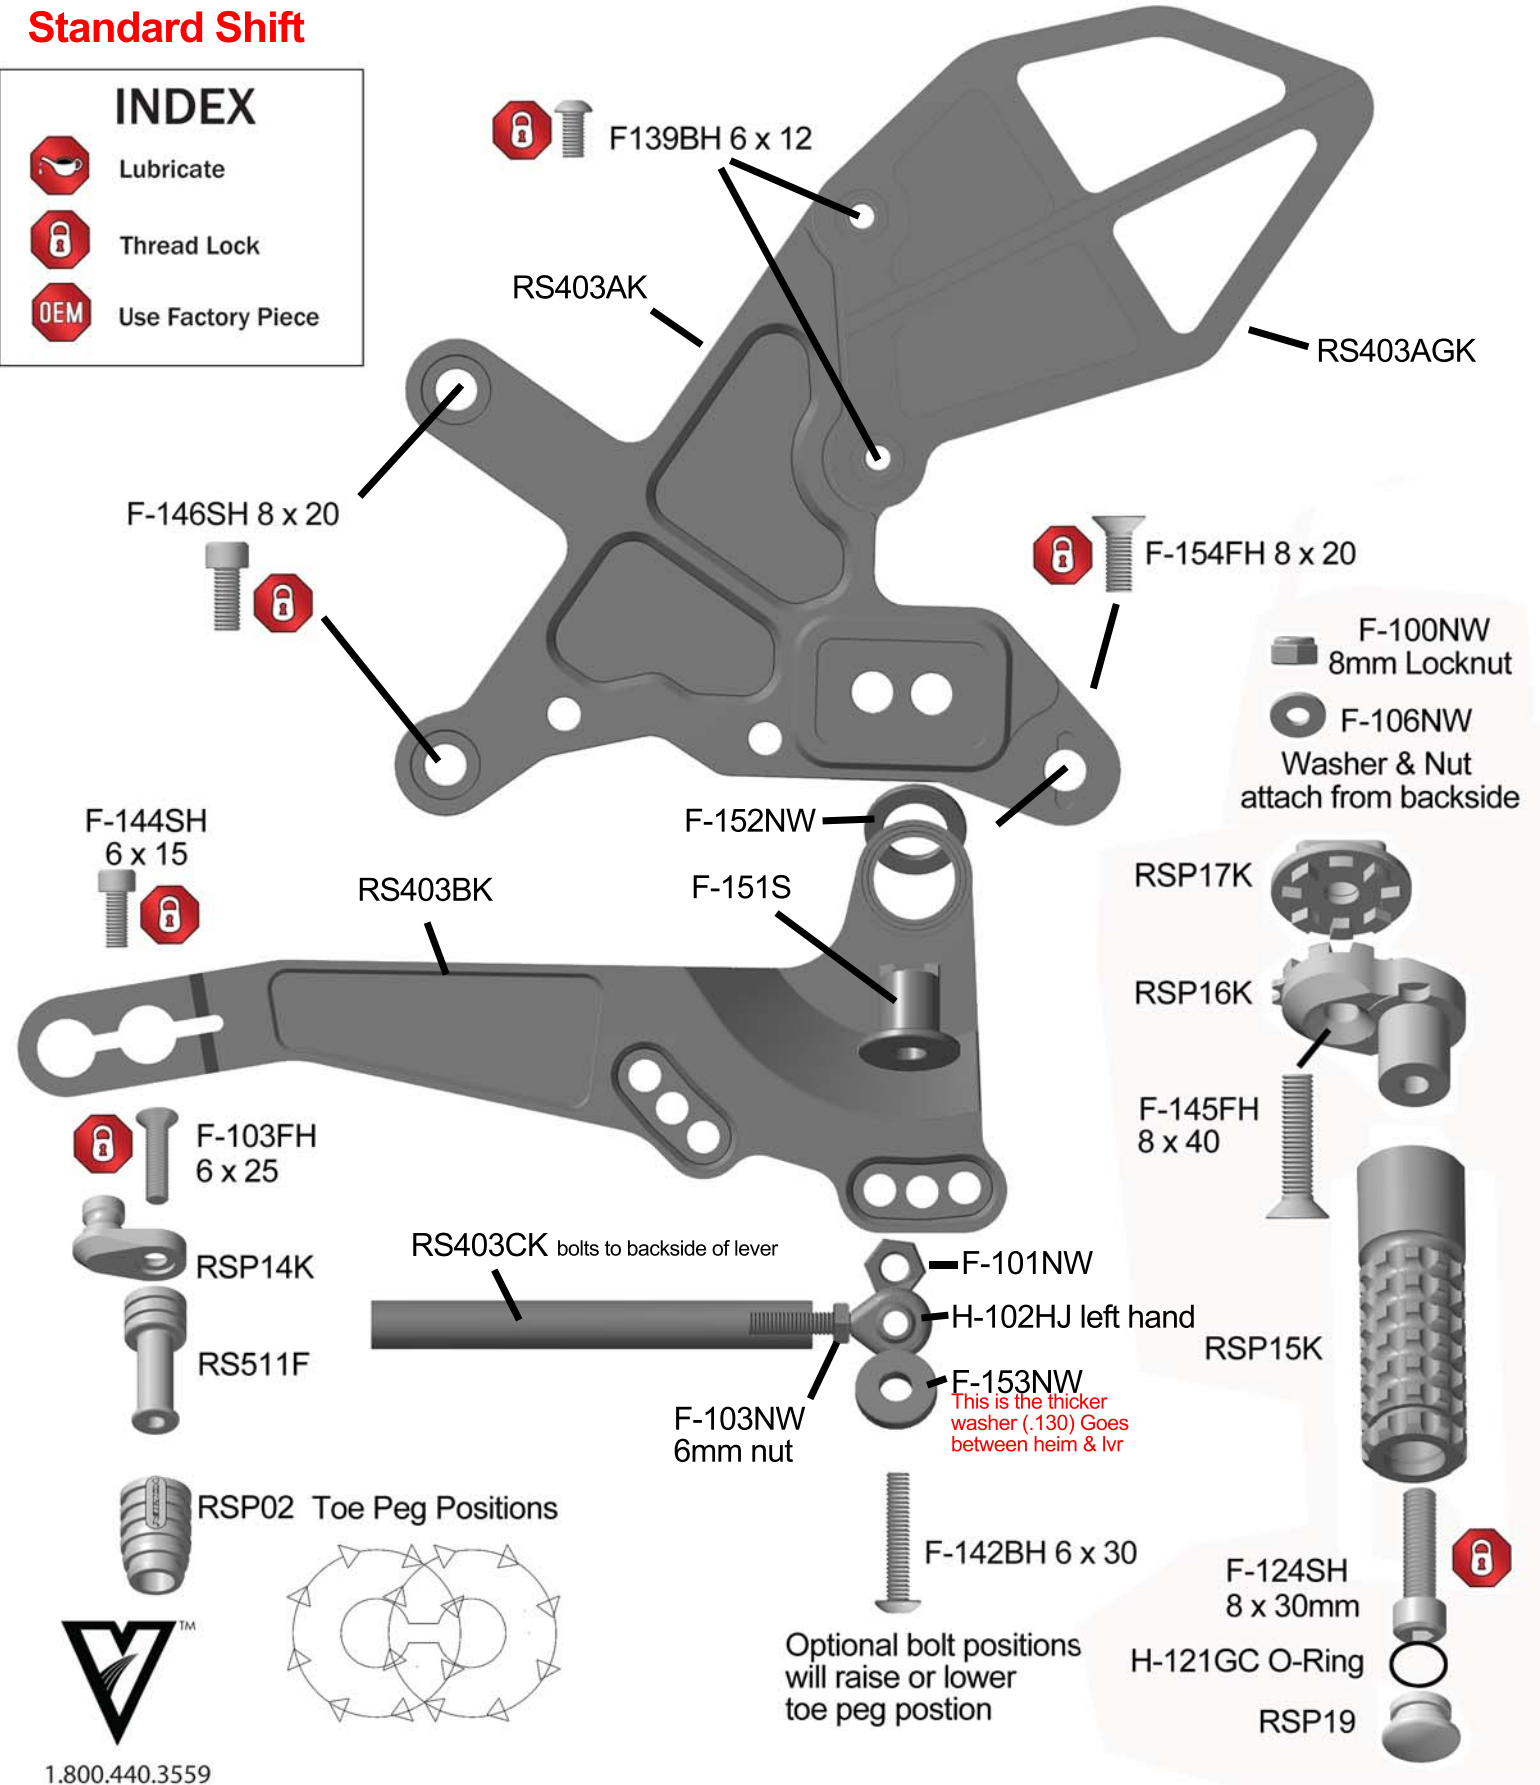

RS403K INSTRUCTIONS

TO BE INSTALLED BY A CERTIFIED MECHANIC ONLY | FOR RACE USE ONLY

SHIFT SIDE EXPLODED VIEW

Standard Shift

INDEX

-  Lubricate
-  Thread Lock
-  Use Factory Piece

RS403K INSTRUCTIONS

TO BE INSTALLED BY A CERTIFIED MECHANIC ONLY | FOR RACE USE ONLY

SHIFT SIDE EXPLODED VIEW

GP Shift

INDEX

-  Lubricate
-  Thread Lock
-  Use Factory Piece

RS403K INSTRUCTIONS

TO BE INSTALLED BY A CERTIFIED MECHANIC ONLY | FOR RACE USE ONLY

BRAKE SIDE EXPLODED VIEW

INDEX

-  Lubricate
-  Thread Lock
-  Use Factory Piece