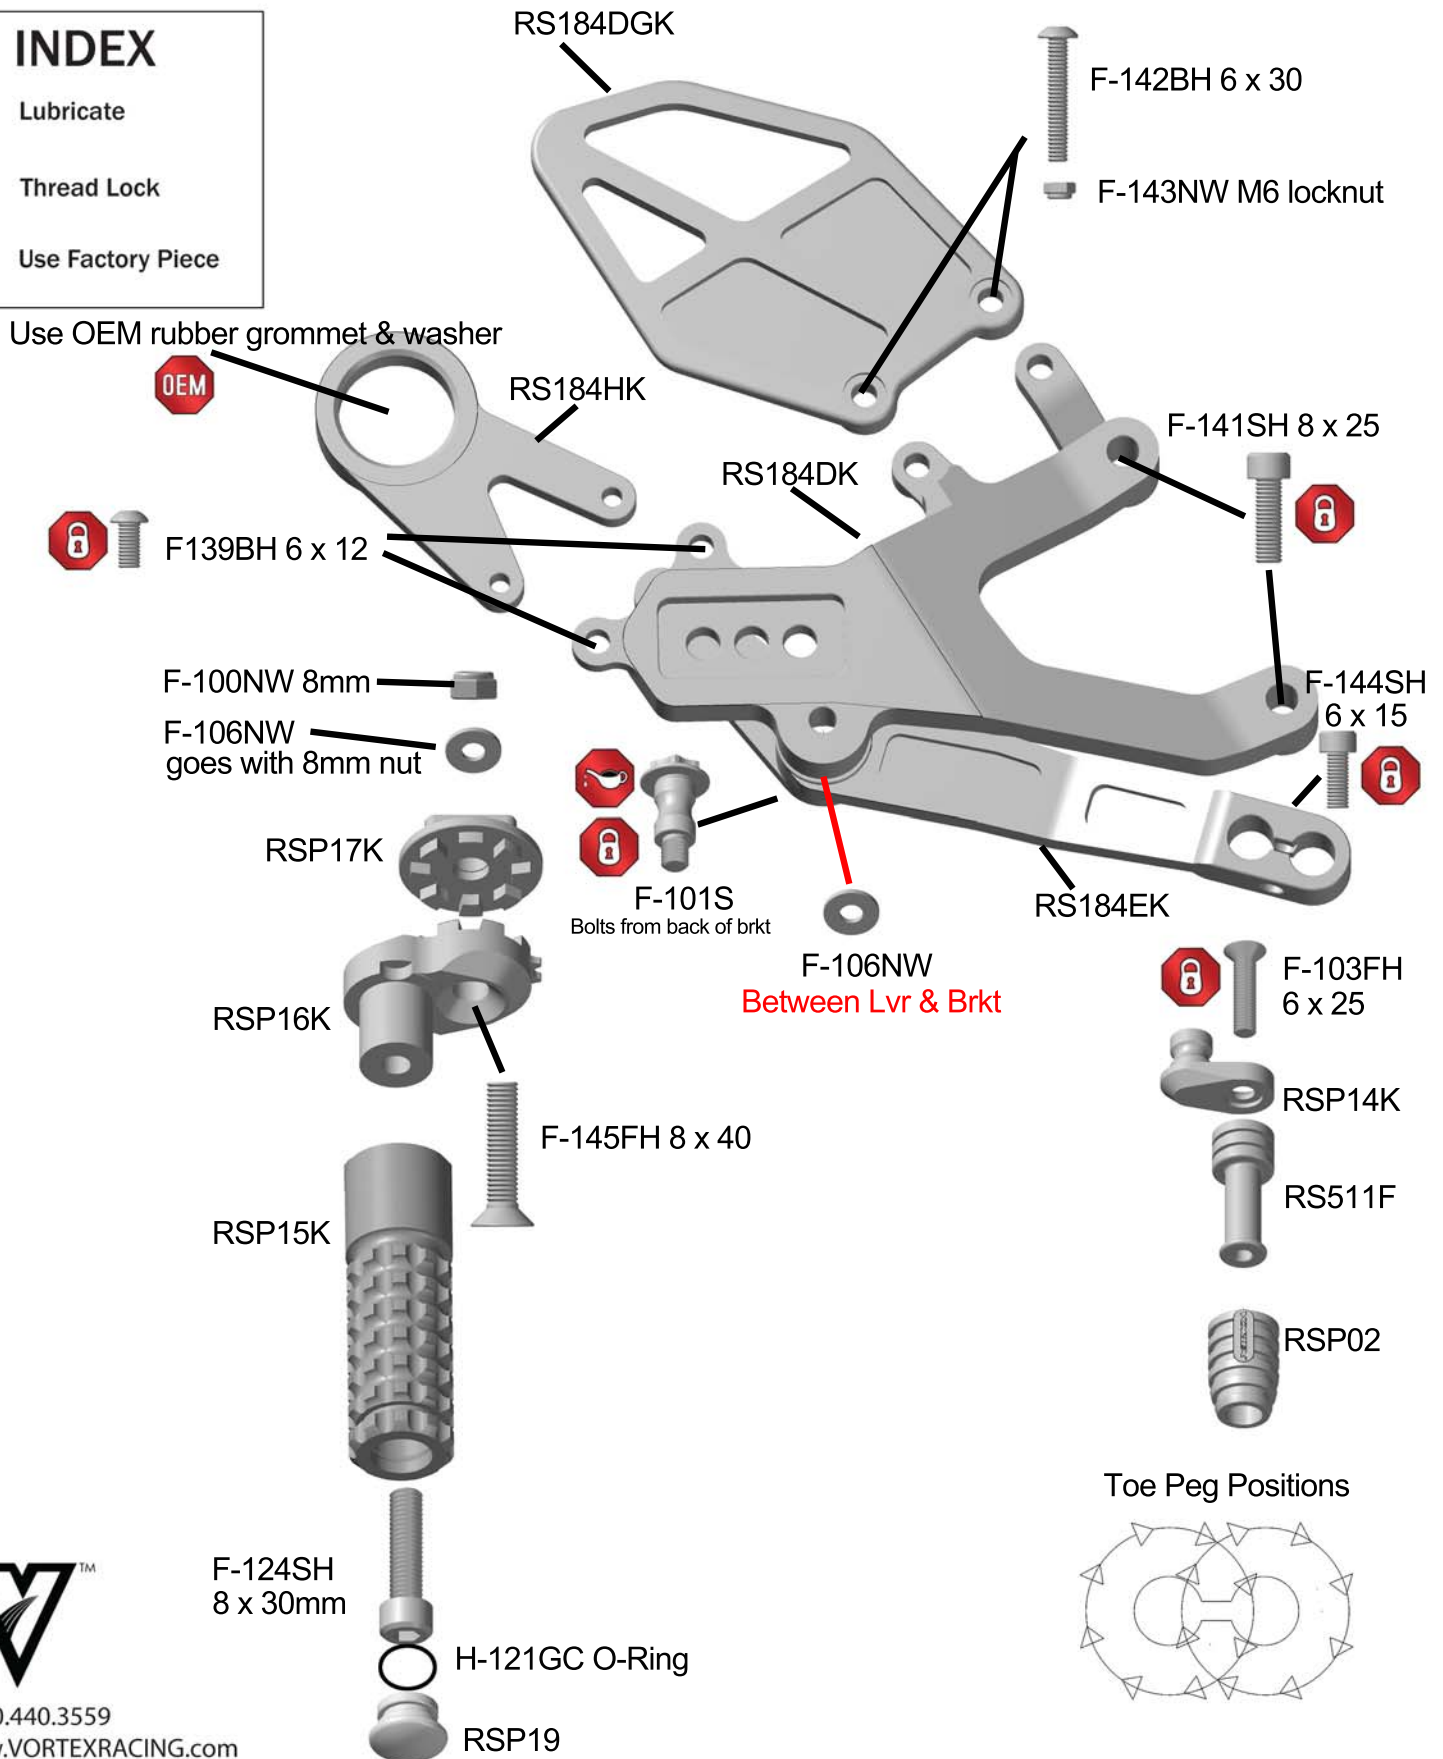

RS184 INSTRUCTIONS

TO BE INSTALLED BY A CERTIFIED MECHANIC ONLY | FOR RACE USE ONLY

BRAKE SIDE EXPLODED VIEW

FOR: BMW S1000RR 15-16

INDEX

-  Lubricate
-  Thread Lock
-  Use Factory Piece

RS184 INSTRUCTIONS

TO BE INSTALLED BY A CERTIFIED MECHANIC ONLY | FOR RACE USE ONLY

BRAKE SIDE EXPLODED VIEW

FOR: BMW S1000RR 15-16

INDEX

- Lubricate
- Thread Lock
- Use Factory Piece