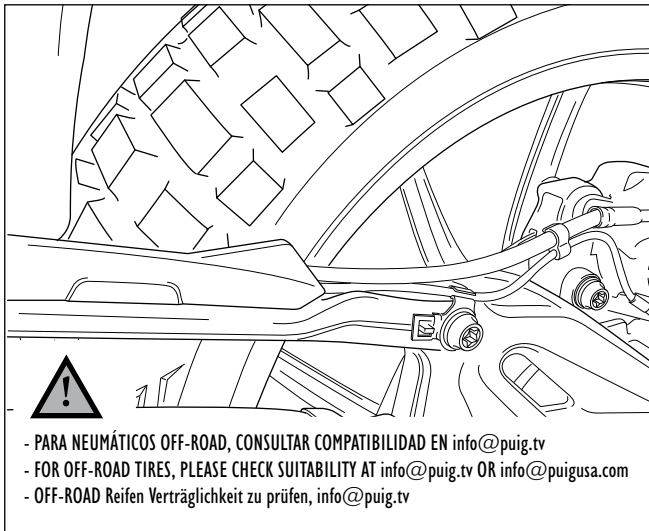

GUARDABARROS TRASERO ADAPTABLE A - REAR MUDGUARD ADAPTABLE TO -
HINTERRADABDECKUNG FÜR

BMW R1200GS LC '13- /R1200GS LC ADV. '14-

Ref.: 6352 J
(color negro/black colour)

Ref.: 6352 C
(color carbono/carbon look)