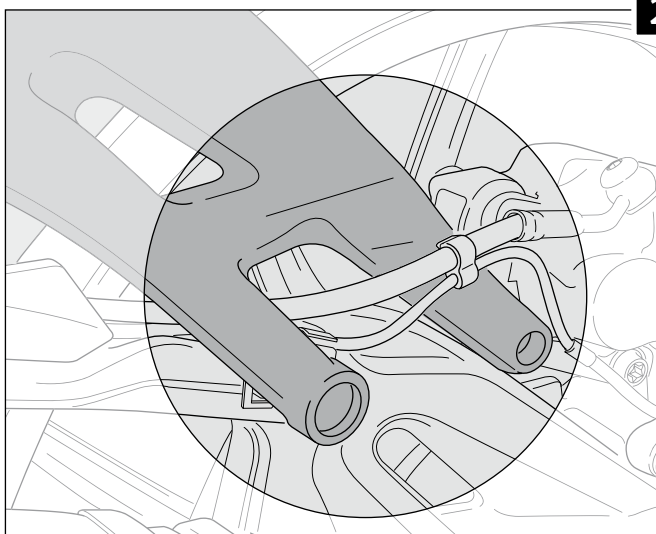

GUARDABARROS TRASERO ADAPTABLE A - REAR MUDGUARD ADAPTABLE TO -
HINTERRADABDECKUNG FÜR

BMW R1200GS LC '13- /R1200GS LC ADV. '14-

Ref.: 6352 J
(color negro/black colour)

Ref.: 6352 C
(color carbono/carbon look)