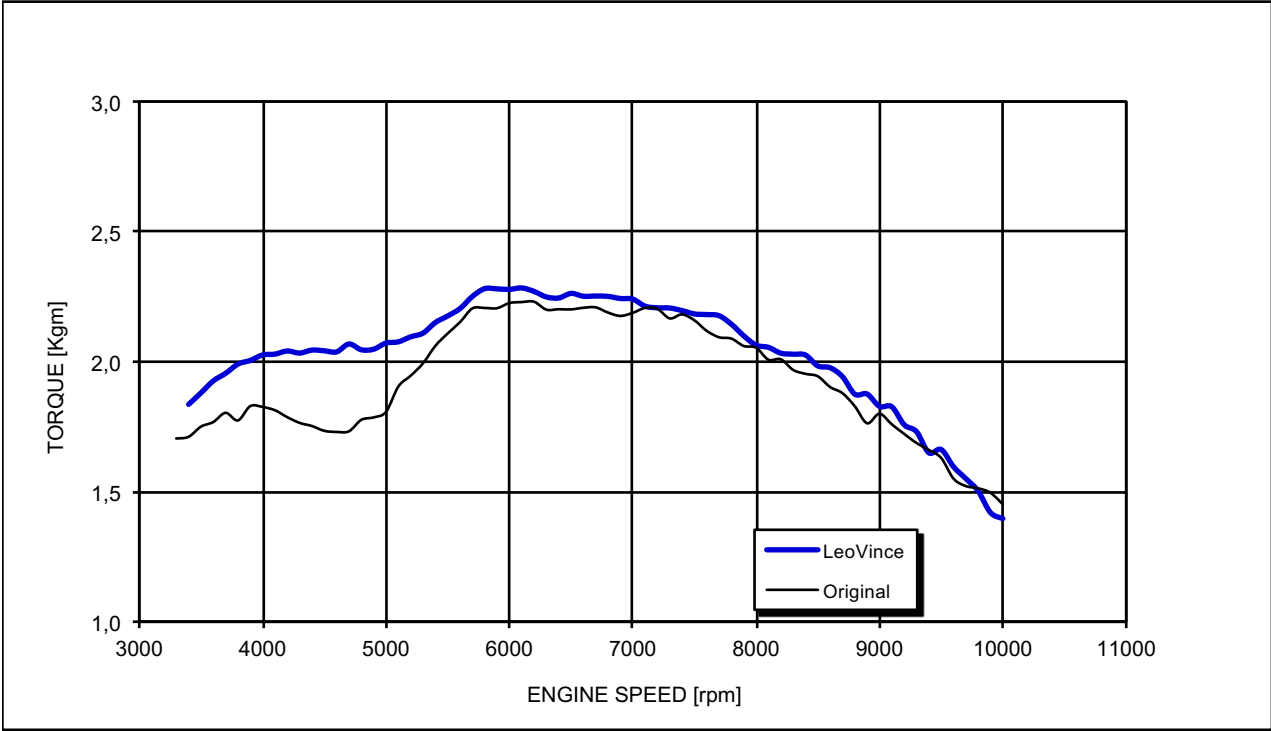

HONDA CBR 250 R

*Racing configuration

Test conditions:
987 mBar
23 °C

Reference conditions:
1013 mBar
20 °C