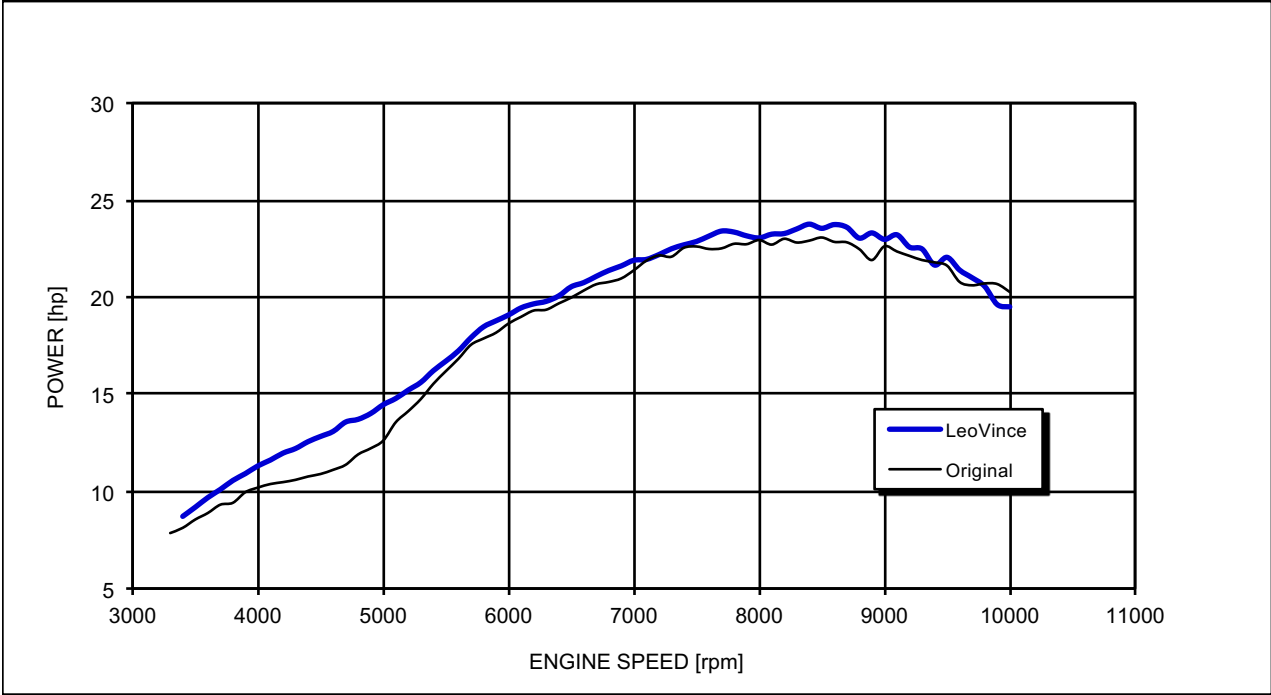

HONDA CBR 250 R

*Racing configuration

Test conditions:
987 mBar
23 °C

Reference conditions:
1013 mBar
20 °C