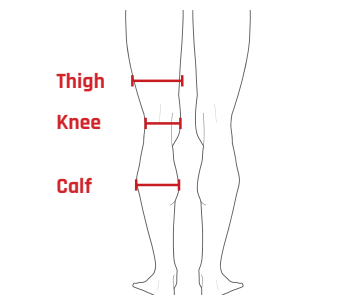

SIZING GUIDE **IMPERIAL**

MOTO COLLECTION

Product code	BACK PROTECTORS	Measurement	Ladies M	Ladies L	XXS	XS	S	M	L	XL
FF1014	Pro Sub 4 Back Protector	Torso Length	-	-	-	-	>16"	16½" - 18¼"	18½" - 19¾"	20"+
FF1032	Pro L2K Evo Back Protector	Torso Length	>17¾"	18"+	-	-	>17¾"	18" - 19¾"	20" +	-
FF1008	Blade Back Protector	Torso Length	-	-	-	>15¾"	16" - 17¾"	18" - 19¾"	20" +	-
FF1006	Flyer Back Protector	Torso Length	-	-	-	11¾" - 15¾"	-	-	-	-
FF1007	Kadet Back Protector	Torso Length	-	-	9¾" - 11½"	-	-	-	-	-
UPPER BODY			S	M	L			S/M	L/XL	
FF20132	EX-K Harness Adventure	Torso Length	>17¾"	18" - 19¾"	20" +	-	-	-	-	-
FF20122	EX-K Harness Flite+	Torso Length	>17¾"	18" - 19¾"	20" +	-	-	-	-	-
FF20112	EX-K Harness Flite	Torso Length	>17¾"	18" - 19¾"	20" +	-	-	-	-	-
FF40131	Elite Chest Protector	Chest	-	-	-	-	-	39" - 43"	44" +	-
FF40021	Rib Protector	Torso length	>18¼"	18½" - 19¾"	20" +	-	-	-	-	-
LIMB PROTECTORS			XS	S	M	L		One Size		
FF4001	Strap On Knee Protector	Calf	-	-	-	-	-	14"-18"	-	-
FF3027	Grid Knee Protectors	Thigh	-	>17"	17¼" - 18¾"	19" - 21"	21¼" - 22¾"	-	-	-
FF3017	Graph Knee Protector	Thigh	-	>17¾"	18" - 20½"	20¾"+	-	-	-	-
FF3037	Graph Elbow Protectors	Elbow Joint	-	>10¾"	11" - 13"	13¼"+	-	-	-	-
FF3014	Limb Tubes with two detachable straps	Elbow/Knee Joint	-	10" - 12"	12¼" - 15¾"	16" +	-	-	-	-
FF3024	Limb Tubes with non-detachable straps	Elbow/Knee Joint	> 9¾"	-	-	-	-	-	-	-
FF2014	EX-K Arm Protector	Elbow Joint	-	>12"	12¼" - 13¾"	14"+	-	-	-	-
ARMoured CLOTHING			XS	S	M	L	XL	XXL		
FF3016	Pro Shirt X-V	Chest	32" - 35"	36" - 39"	40" - 43"	44" - 47"	48" - 51"	52" - 55"	-	-
FF3026	Pro Shirt X-V-S	Chest	32" - 35"	36" - 39"	40" - 43"	44" - 47"	48" - 51"	52" - 55"	-	-
FF9003	Airo Vest	Chest	-	36" - 39"	40" - 43"	44" - 47"	48" - 51"	-	-	-
FF30331	Pro Pants	Waist	24" - 27"	28" - 31"	32" - 35"	36" - 39"	40" - 43"	-	-	-
FF30321	Action Shorts	Waist	24" - 27"	28" - 31"	32" - 35"	36" - 39"	40" - 43"	-	-	-
FF3010	Contact Shorts		-	27" - 30"	31" - 32"	33" - 34"	35" - 36"	37" - 38"	-	-
CLIMATE CONTROL			XS	S	M	L	XL	XXL	One Size	
FF5011	Tornado+ Shirt	Chest	32" - 35"	36" - 39"	40" - 43"	44" - 47"	48" - 51"	52" - 54"	-	-
FF5012	Tornado+ Pants	Waist	24" - 27"	28" - 31"	32" - 35"	36" - 39"	40" - 43"	44" - 46"	-	-
FF5013	Tornado+ Balaclava	Universal	-	-	-	-	-	-	Universal	-
FF5014	Tornado+ Neck Warmer	Universal	-	-	-	-	-	-	Universal	-
FF5015	Tornado+ Gloves	Palm Size	-	7"	7½" - 8"	8½" - 9"	9½" - 10"	-	-	-
FF6011	Technical Base Layer Long Sleeve Shirt	Chest	32" - 35"	36" - 39"	40" - 43"	44" - 47"	48" - 51"	52" - 54"	-	-
FF6012	Technical Base Layer T-Shirt	Chest	32" - 35"	36" - 39"	40" - 43"	44" - 47"	48" - 51"	-	-	-
FF6013	Technical Base Layer Pants	Waist	24" - 27"	28" - 31"	32" - 35"	36" - 39"	40" - 43"	44" - 46"	-	-
FF6014	Technical Base Layer Balaclava	Universal	-	-	-	-	-	-	Universal	-
FF6015	Technical Base Layer Neck Tube	Universal	-	-	-	-	-	-	Universal	-
FF6021	Technical Base Layer Ladies Shirt	Chest	32" - 35"	36" - 39"	40" - 43"	44" - 47"	48" - 51"	-	-	-
FF6023	Technical Base Layer Ladies Pants	Waist	24" - 27"	28" - 31"	32" - 35"	36" - 39"	40" - 43"	-	-	-