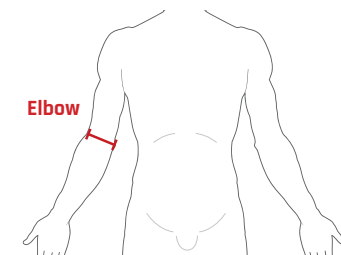

SIZING GUIDE **IMPERIAL**

MOTO COLLECTION

Product code	BACK PROTECTORS	Measurement	Ladies M	Ladies L	XXS	XS	S	M	L	XL
FF1014	Pro Sub 4 Back Protector	Torso Length	-	-	-	-	>16"	16½" - 18¼"	18½" - 19¾"	20"+
FF1032	Pro L2K Evo Back Protector	Torso Length	>17¾"	18"+	-	-	>17¾"	18" - 19¾"	20" +	-
FF1008	Blade Back Protector	Torso Length	-	-	-	>15¾"	16" - 17¾"	18" - 19¾"	20" +	-
FF1006	Flyer Back Protector	Torso Length	-	-	-	11¾" - 15¾"	-	-	-	-
FF1007	Kadet Back Protector	Torso Length	-	-	9¾" - 11½"	-	-	-	-	-
UPPER BODY			S	M	L			S/M	L/XL	
FF20132	EX-K Harness Adventure	Torso Length	>17¾"	18" - 19¾"	20" +	-	-	-	-	-
FF20122	EX-K Harness Flite+	Torso Length	>17¾"	18" - 19¾"	20" +	-	-	-	-	-
FF20112	EX-K Harness Flite	Torso Length	>17¾"	18" - 19¾"	20" +	-	-	-	-	-
FF40131	Elite Chest Protector	Chest	-	-	-	-	-	39" - 43"	44" +	-
FF40021	Rib Protector	Torso length	>18¼"	18½" - 19¾"	20" +	-	-	-	-	-
LIMB PROTECTORS			XS	S	M	L		One Size		
FF4001	Strap On Knee Protector	Calf	-	-	-	-	-	14"-18"	-	-
FF3027	Grid Knee Protectors	Thigh	-	>17"	17¼" - 18¾"	19" - 21"	21¼" - 22¾"	-	-	-
FF3017	Graph Knee Protector	Thigh	-	>17¾"	18" - 20½"	20¾"+	-	-	-	-
FF3037	Graph Elbow Protectors	Elbow Joint	-	>10¾"	11" - 13"	13¼"+	-	-	-	-
FF3014	Limb Tubes with two detachable straps	Elbow/Knee Joint	-	10" - 12"	12¼" - 15¾"	16" +	-	-	-	-
FF3024	Limb Tubes with non-detachable straps	Elbow/Knee Joint	> 9¾"	-	-	-	-	-	-	-
FF2014	EX-K Arm Protector	Elbow Joint	-	>12"	12¼" - 13¾"	14"+	-	-	-	-
ARMoured CLOTHING			XS	S	M	L	XL	XXL		
FF3016	Pro Shirt X-V	Chest	32" - 35"	36" - 39"	40" - 43"	44" - 47"	48" - 51"	52" - 55"	-	-
FF3026	Pro Shirt X-V-S	Chest	32" - 35"	36" - 39"	40" - 43"	44" - 47"	48" - 51"	52" - 55"	-	-
FF9003	Airo Vest	Chest	-	36" - 39"	40" - 43"	44" - 47"	48" - 51"	-	-	-
FF30331	Pro Pants	Waist	24" - 27"	28" - 31"	32" - 35"	36" - 39"	40" - 43"	-	-	-
FF30321	Action Shorts	Waist	24" - 27"	28" - 31"	32" - 35"	36" - 39"	40" - 43"	-	-	-
FF3010	Contact Shorts		-	27" - 30"	31" - 32"	33" - 34"	35" - 36"	37" - 38"	-	-
CLIMATE CONTROL			XS	S	M	L	XL	XXL	One Size	
FF5011	Tornado+ Shirt	Chest	32" - 35"	36" - 39"	40" - 43"	44" - 47"	48" - 51"	52" - 54"	-	-
FF5012	Tornado+ Pants	Waist	24" - 27"	28" - 31"	32" - 35"	36" - 39"	40" - 43"	44" - 46"	-	-
FF5013	Tornado+ Balaclava	Universal	-	-	-	-	-	-	Universal	-
FF5014	Tornado+ Neck Warmer	Universal	-	-	-	-	-	-	Universal	-
FF5015	Tornado+ Gloves	Palm Size	-	7"	7½" - 8"	8½" - 9"	9½" - 10"	-	-	-
FF6011	Technical Base Layer Long Sleeve Shirt	Chest	32" - 35"	36" - 39"	40" - 43"	44" - 47"	48" - 51"	52" - 54"	-	-
FF6012	Technical Base Layer T-Shirt	Chest	32" - 35"	36" - 39"	40" - 43"	44" - 47"	48" - 51"	-	-	-
FF6013	Technical Base Layer Pants	Waist	24" - 27"	28" - 31"	32" - 35"	36" - 39"	40" - 43"	44" - 46"	-	-
FF6014	Technical Base Layer Balaclava	Universal	-	-	-	-	-	-	Universal	-
FF6015	Technical Base Layer Neck Tube	Universal	-	-	-	-	-	-	Universal	-
FF6021	Technical Base Layer Ladies Shirt	Chest	32" - 35"	36" - 39"	40" - 43"	44" - 47"	48" - 51"	-	-	-
FF6023	Technical Base Layer Ladies Pants	Waist	24" - 27"	28" - 31"	32" - 35"	36" - 39"	40" - 43"	-	-	-