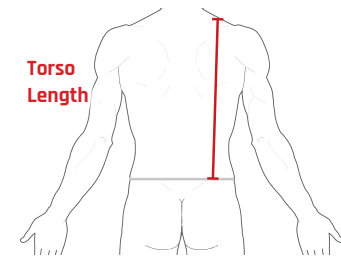

SIZING GUIDE **IMPERIAL**

MOTO COLLECTION

Product code	BACK PROTECTORS	Measurement	Ladies M	Ladies L	XXS	XS	S	M	L	XL
FF1014	Pro Sub 4 Back Protector	Torso Length	-	-	-	-	>16"	16½" - 18¼"	18½" - 19¾"	20"+
FF1032	Pro L2K Evo Back Protector	Torso Length	>17¾"	18"+	-	-	>17¾"	18" - 19¾"	20" +	-
FF1008	Blade Back Protector	Torso Length	-	-	-	>15¾"	16" - 17¾"	18" - 19¾"	20" +	-
FF1006	Flyer Back Protector	Torso Length	-	-	-	11¾" - 15¾"	-	-	-	-
FF1007	Kadet Back Protector	Torso Length	-	-	9¾" - 11½"	-	-	-	-	-
UPPER BODY			S	M	L			S/M	L/XL	
FF20132	EX-K Harness Adventure	Torso Length	>17¾"	18" - 19¾"	20" +	-	-	-	-	-
FF20122	EX-K Harness Flite+	Torso Length	>17¾"	18" - 19¾"	20" +	-	-	-	-	-
FF20112	EX-K Harness Flite	Torso Length	>17¾"	18" - 19¾"	20" +	-	-	-	-	-
FF40131	Elite Chest Protector	Chest	-	-	-	-	-	39" - 43"	44" +	-
FF40021	Rib Protector	Torso length	>18¼"	18½" - 19¾"	20" +	-	-	-	-	-
LIMB PROTECTORS			XS	S	M	L		One Size		
FF4001	Strap On Knee Protector	Calf	-	-	-	-	-	14"-18"	-	-
FF3027	Grid Knee Protectors	Thigh	-	>17"	17¼" - 18¾"	19" - 21"	21¼" - 22¾"	-	-	-
FF3017	Graph Knee Protector	Thigh	-	>17¾"	18" - 20½"	20¾"+	-	-	-	-
FF3037	Graph Elbow Protectors	Elbow Joint	-	>10¾"	11" - 13"	13¼"+	-	-	-	-
FF3014	Limb Tubes with two detachable straps	Elbow/Knee Joint	-	10" - 12"	12¼" - 15¾"	16" +	-	-	-	-
FF3024	Limb Tubes with non-detachable straps	Elbow/Knee Joint	> 9¾"	-	-	-	-	-	-	-
FF2014	EX-K Arm Protector	Elbow Joint	-	>12"	12¼" - 13¾"	14"+	-	-	-	-
ARMoured CLOTHING			XS	S	M	L	XL	XXL		
FF3016	Pro Shirt X-V	Chest	32" - 35"	36" - 39"	40" - 43"	44" - 47"	48" - 51"	52" - 55"	-	-
FF3026	Pro Shirt X-V-S	Chest	32" - 35"	36" - 39"	40" - 43"	44" - 47"	48" - 51"	52" - 55"	-	-
FF9003	Airo Vest	Chest	-	36" - 39"	40" - 43"	44" - 47"	48" - 51"	-	-	-
FF30331	Pro Pants	Waist	24" - 27"	28" - 31"	32" - 35"	36" - 39"	40" - 43"	-	-	-
FF30321	Action Shorts	Waist	24" - 27"	28" - 31"	32" - 35"	36" - 39"	40" - 43"	-	-	-
FF3010	Contact Shorts		-	27" - 30"	31" - 32"	33" - 34"	35" - 36"	37" - 38"	-	-
CLIMATE CONTROL			XS	S	M	L	XL	XXL	One Size	
FF5011	Tornado+ Shirt	Chest	32" - 35"	36" - 39"	40" - 43"	44" - 47"	48" - 51"	52" - 54"	-	-
FF5012	Tornado+ Pants	Waist	24" - 27"	28" - 31"	32" - 35"	36" - 39"	40" - 43"	44" - 46"	-	-
FF5013	Tornado+ Balaclava	Universal	-	-	-	-	-	-	Universal	-
FF5014	Tornado+ Neck Warmer	Universal	-	-	-	-	-	-	Universal	-
FF5015	Tornado+ Gloves	Palm Size	-	7"	7½" - 8"	8½" - 9"	9½" - 10"	-	-	-
FF6011	Technical Base Layer Long Sleeve Shirt	Chest	32" - 35"	36" - 39"	40" - 43"	44" - 47"	48" - 51"	52" - 54"	-	-
FF6012	Technical Base Layer T-Shirt	Chest	32" - 35"	36" - 39"	40" - 43"	44" - 47"	48" - 51"	-	-	-
FF6013	Technical Base Layer Pants	Waist	24" - 27"	28" - 31"	32" - 35"	36" - 39"	40" - 43"	44" - 46"	-	-
FF6014	Technical Base Layer Balaclava	Universal	-	-	-	-	-	-	Universal	-
FF6015	Technical Base Layer Neck Tube	Universal	-	-	-	-	-	-	Universal	-
FF6021	Technical Base Layer Ladies Shirt	Chest	32" - 35"	36" - 39"	40" - 43"	44" - 47"	48" - 51"	-	-	-
FF6023	Technical Base Layer Ladies Pants	Waist	24" - 27"	28" - 31"	32" - 35"	36" - 39"	40" - 43"	-	-	-