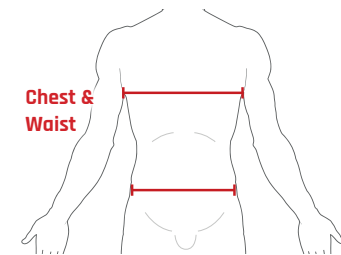

SIZING GUIDE **IMPERIAL**

MOTO COLLECTION

Product code	BACK PROTECTORS	Measurement	Ladies M	Ladies L	XXS	XS	S	M	L	XL
FF1014	Pro Sub 4 Back Protector	Torso Length	-	-	-	-	>16"	16½" - 18¼"	18½" - 19¾"	20"+
FF1032	Pro L2K Evo Back Protector	Torso Length	>17¾"	18"+	-	-	>17¾"	18" - 19¾"	20" +	-
FF1008	Blade Back Protector	Torso Length	-	-	-	>15¾"	16" - 17¾"	18" - 19¾"	20" +	-
FF1006	Flyer Back Protector	Torso Length	-	-	-	11¾" - 15¾"	-	-	-	-
FF1007	Kadet Back Protector	Torso Length	-	-	9¾" - 11½"	-	-	-	-	-
UPPER BODY			S	M	L			S/M	L/XL	
FF20132	EX-K Harness Adventure	Torso Length	>17¾"	18" - 19¾"	20" +	-	-	-	-	-
FF20122	EX-K Harness Flite+	Torso Length	>17¾"	18" - 19¾"	20" +	-	-	-	-	-
FF20112	EX-K Harness Flite	Torso Length	>17¾"	18" - 19¾"	20" +	-	-	-	-	-
FF40131	Elite Chest Protector	Chest	-	-	-	-	-	39" - 43"	44" +	-
FF40021	Rib Protector	Torso length	>18¼"	18½" - 19¾"	20" +	-	-	-	-	-
LIMB PROTECTORS			XS	S	M	L		One Size		
FF4001	Strap On Knee Protector	Calf	-	-	-	-	-	14"-18"	-	-
FF3027	Grid Knee Protectors	Thigh	-	>17"	17¼" - 18¾"	19" - 21"	21¼" - 22¾"	-	-	-
FF3017	Graph Knee Protector	Thigh	-	>17¾"	18" - 20½"	20¾"+	-	-	-	-
FF3037	Graph Elbow Protectors	Elbow Joint	-	>10¾"	11" - 13"	13¼"+	-	-	-	-
FF3014	Limb Tubes with two detachable straps	Elbow/Knee Joint	-	10" - 12"	12¼" - 15¾"	16" +	-	-	-	-
FF3024	Limb Tubes with non-detachable straps	Elbow/Knee Joint	> 9¾"	-	-	-	-	-	-	-
FF2014	EX-K Arm Protector	Elbow Joint	-	>12"	12¼" - 13¾"	14"+	-	-	-	-
ARMoured CLOTHING			XS	S	M	L	XL	XXL		
FF3016	Pro Shirt X-V	Chest	32" - 35"	36" - 39"	40" - 43"	44" - 47"	48" - 51"	52" - 55"	-	-
FF3026	Pro Shirt X-V-S	Chest	32" - 35"	36" - 39"	40" - 43"	44" - 47"	48" - 51"	52" - 55"	-	-
FF9003	Airo Vest	Chest	-	36" - 39"	40" - 43"	44" - 47"	48" - 51"	-	-	-
FF30331	Pro Pants	Waist	24" - 27"	28" - 31"	32" - 35"	36" - 39"	40" - 43"	-	-	-
FF30321	Action Shorts	Waist	24" - 27"	28" - 31"	32" - 35"	36" - 39"	40" - 43"	-	-	-
FF3010	Contact Shorts		-	27" - 30"	31" - 32"	33" - 34"	35" - 36"	37" - 38"	-	-
CLIMATE CONTROL			XS	S	M	L	XL	XXL	One Size	
FF5011	Tornado+ Shirt	Chest	32" - 35"	36" - 39"	40" - 43"	44" - 47"	48" - 51"	52" - 54"	-	-
FF5012	Tornado+ Pants	Waist	24" - 27"	28" - 31"	32" - 35"	36" - 39"	40" - 43"	44" - 46"	-	-
FF5013	Tornado+ Balaclava	Universal	-	-	-	-	-	-	Universal	-
FF5014	Tornado+ Neck Warmer	Universal	-	-	-	-	-	-	Universal	-
FF5015	Tornado+ Gloves	Palm Size	-	7"	7½" - 8"	8½" - 9"	9½" - 10"	-	-	-
FF6011	Technical Base Layer Long Sleeve Shirt	Chest	32" - 35"	36" - 39"	40" - 43"	44" - 47"	48" - 51"	52" - 54"	-	-
FF6012	Technical Base Layer T-Shirt	Chest	32" - 35"	36" - 39"	40" - 43"	44" - 47"	48" - 51"	-	-	-
FF6013	Technical Base Layer Pants	Waist	24" - 27"	28" - 31"	32" - 35"	36" - 39"	40" - 43"	44" - 46"	-	-
FF6014	Technical Base Layer Balaclava	Universal	-	-	-	-	-	-	Universal	-
FF6015	Technical Base Layer Neck Tube	Universal	-	-	-	-	-	-	Universal	-
FF6021	Technical Base Layer Ladies Shirt	Chest	32" - 35"	36" - 39"	40" - 43"	44" - 47"	48" - 51"	-	-	-
FF6023	Technical Base Layer Ladies Pants	Waist	24" - 27"	28" - 31"	32" - 35"	36" - 39"	40" - 43"	-	-	-