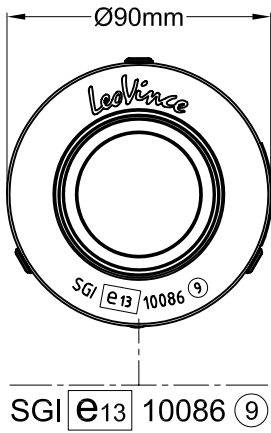

# Vista da "A"

Targhetta metallica adesiva  
Sticky metal label  
Cod.416918

.Staffa-corpo in Inox  
.Stainless steel band  
.Guaina nera in gomma  
.Black rubber sheath  
Cod.303439501

## PEDANA PASSEGGERO DX PASSENGER'S RH FOOTBOARD

Art.3293

Slip-on LeoVince "GP Corsa" - Carbonio - RACING per  
KAWASAKI NINJA 300 i.e. ('13)