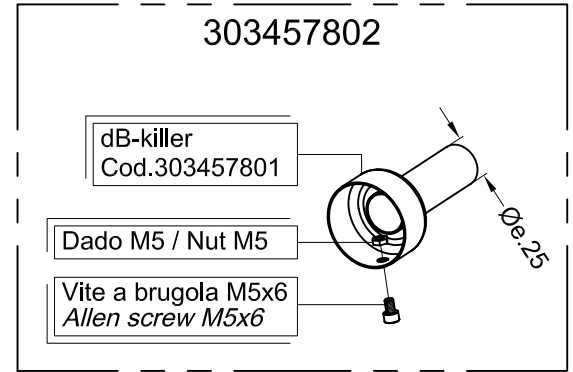

# Vista da "A"

Targhetta metallica adesiva  
Sticky metal label  
Cod.416918

.Staffa-corpo in Inox  
.Stainless steel band  
.Guaina nera in gomma  
.Black rubber sheath  
Cod.303439501

## PEDANA PASSEGGERO DX PASSENGER'S RH FOOTBOARD

Art.3293

Slip-on LeoVince "GP Corsa" - Carbonio - RACING per  
KAWASAKI NINJA 300 i.e. ('13)