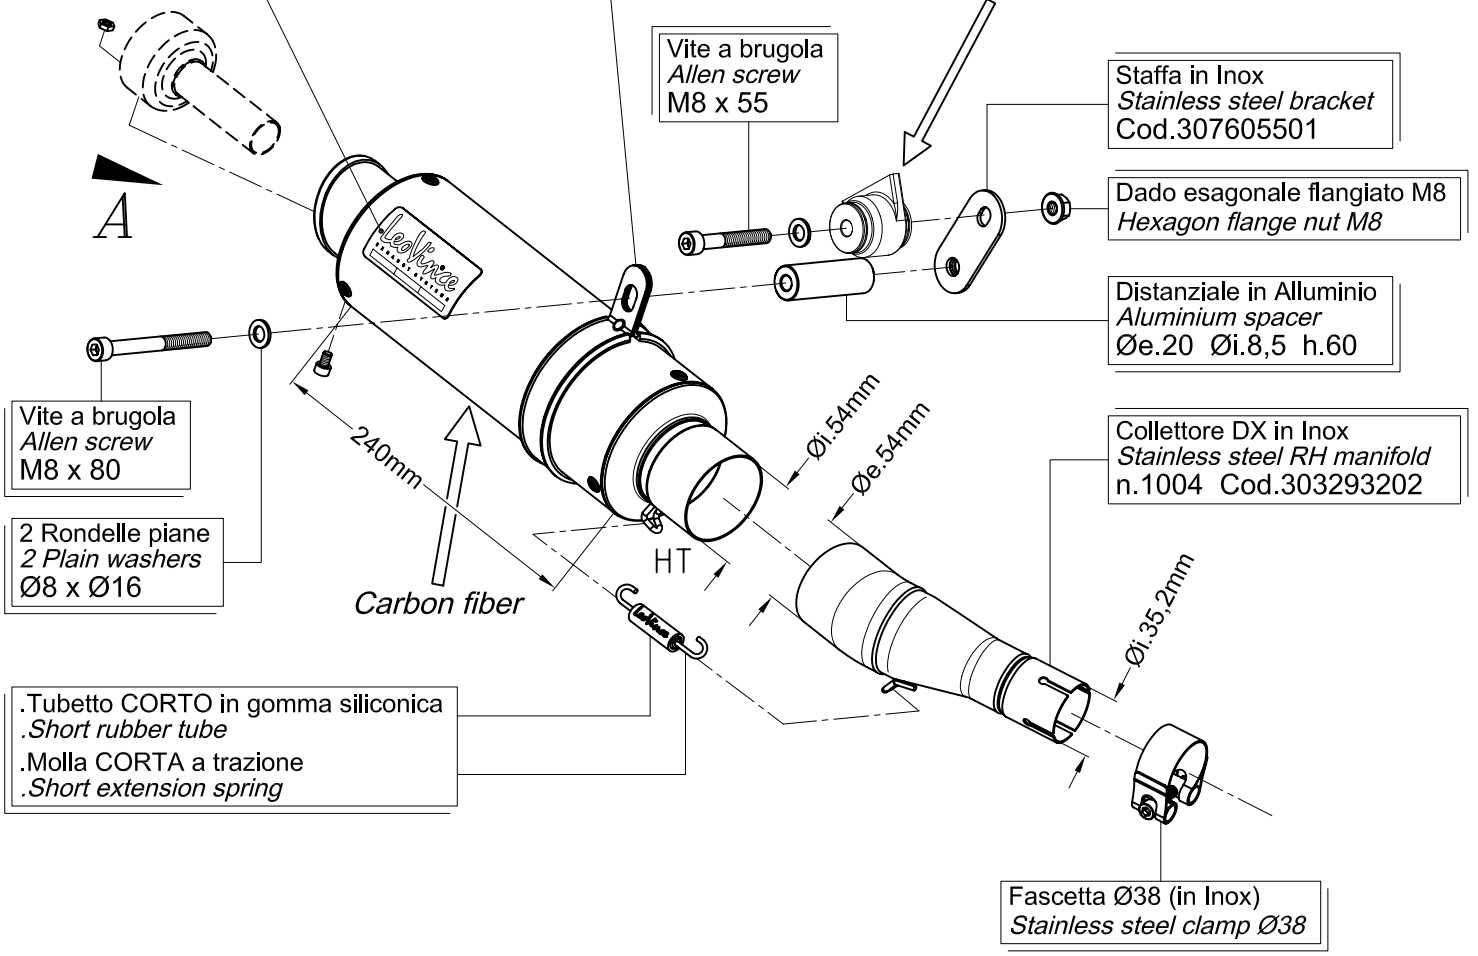

# Vista da "A"

Targhetta metallica adesiva  
Sticky metal label  
Cod.416918

.Staffa-corpo in Inox  
.Stainless steel band  
.Guaina nera in gomma  
.Black rubber sheath  
Cod.303439501

## PEDANA PASSEGGERO DX PASSENGER'S RH FOOTBOARD

Art.3293

Slip-on LeoVince "GP Corsa" - Carbonio - RACING per  
KAWASAKI NINJA 300 i.e. ('13)