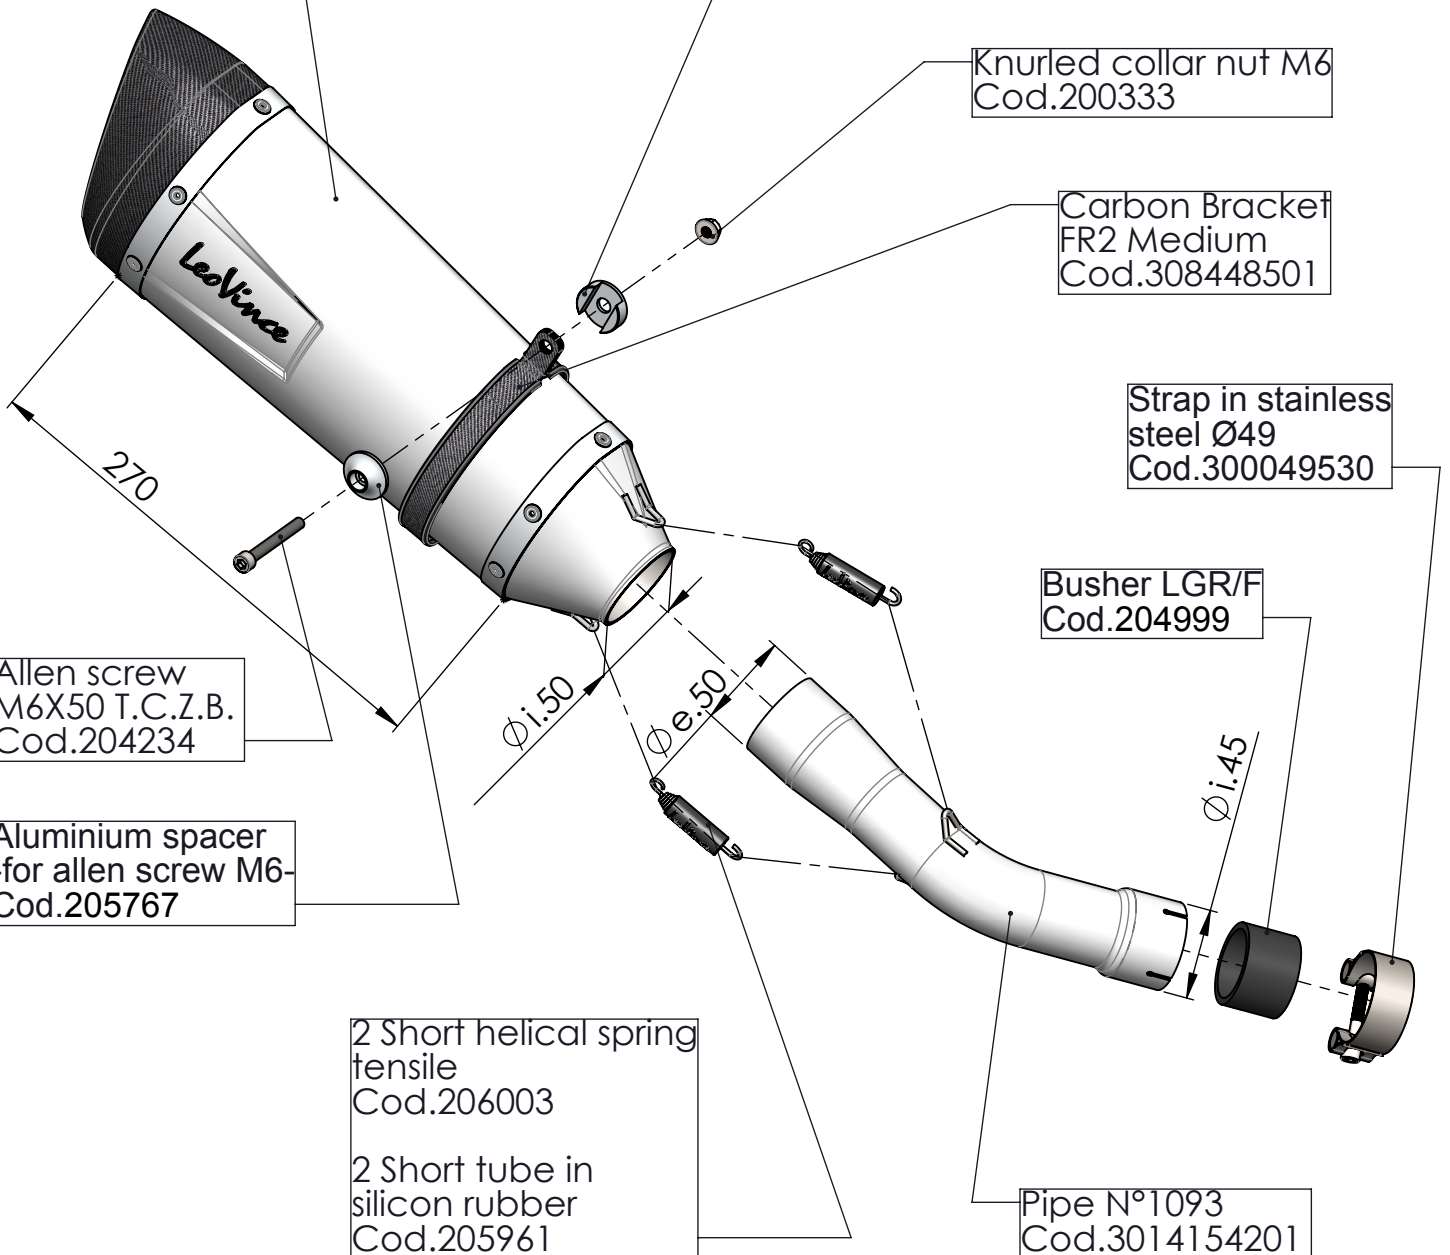

Don't use

DB-Killer EVO N°52
Cod.308421801

Grower Ø5 Cod.202286

Allen screw M5X6 T.C.E.I. INOX
Cod. 201044

Factory S INOX
silencer Øi 50
Cod.308437481

Aluminium
spacer
Cod. 205771

Knurled collar nut M6
Cod.200333

Carbon Bracket
FR2 Medium
Cod.308448501

Strap in stainless
steel Ø49
Cod.300049530

Busher LGR/F
Cod.204999

Allen screw
M6X50 T.C.Z.B.
Cod.204234

Aluminium spacer
-for allen screw M6-
Cod.205767

2 Short helical spring
tensile
Cod.206003

2 Short tube in
silicon rubber
Cod.205961

Pipe N°1093
Cod.3014154201

Art. 14154S

SUZUKI SV650 ('16)

SLIP-ON - Factory S - INOX - Passaggio STANDARD