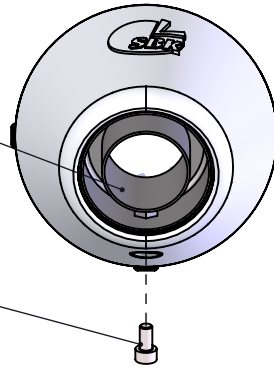

DB-Killer N°32C
Cod.305432801

Allen screw
M5X8 T.C.E.I. Z.B.
Cod.204080

Allen screw
M6X20 T.C.E.I. Z.B.
Cod.203508

Inox bracket
Cod.0814115001

Screw TBEI
M6x16
Cod.204985

Plain washer 6x18
Cod.200254

Silencer
GPStyle
Cod.308124471
With double net

Knurled collar nut M6
Cod.200333

Knurled collar nut M8
Cod.200298

Plain washer 8x24
Cod.200321

Carbon bracket
Cod.307777502

Gasket 57x25x1
Cod.204980

Aluminium spacer
SBK SBK $\varnothing 27 \times 8.5$
Cod.204321

Allen screw
M8X25 T.C.E.I. Z.B.
Cod.200314

Short helical spring
tensile
Cod.204387

Short tube in
silicon rubber
Cod.204412

Pipe N° 1068
Cod.3014116201

$\varnothing i.45$

Art. 14118

DUCATI SCRAMBLER 800 ('15)

Slip-on "GP-STYLE" Passaggio STANDARD
OMOLOGATO "EVOLUTION II"