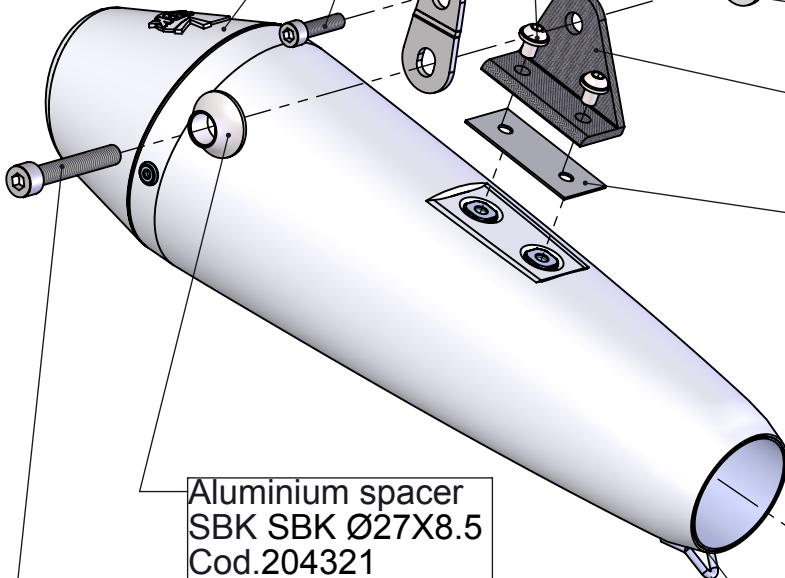

Aluminium spacer
SBK SBK $\varnothing 27 \times 8.5$
Cod.204321

Allen screw
M8X25 T.C.E.I. Z.B.
Cod.200314

Short helical spring
tensile
Cod.204387

Short tube in
silicon rubber
Cod.204412

Pipe N° 1068
Cod.3014116201

$\varnothing i.45$

Art. 14118

DUCATI SCRAMBLER 800 ('15)

Slip-on "GP-STYLE" Passaggio STANDARD
OMOLOGATO "EVOLUTION II"