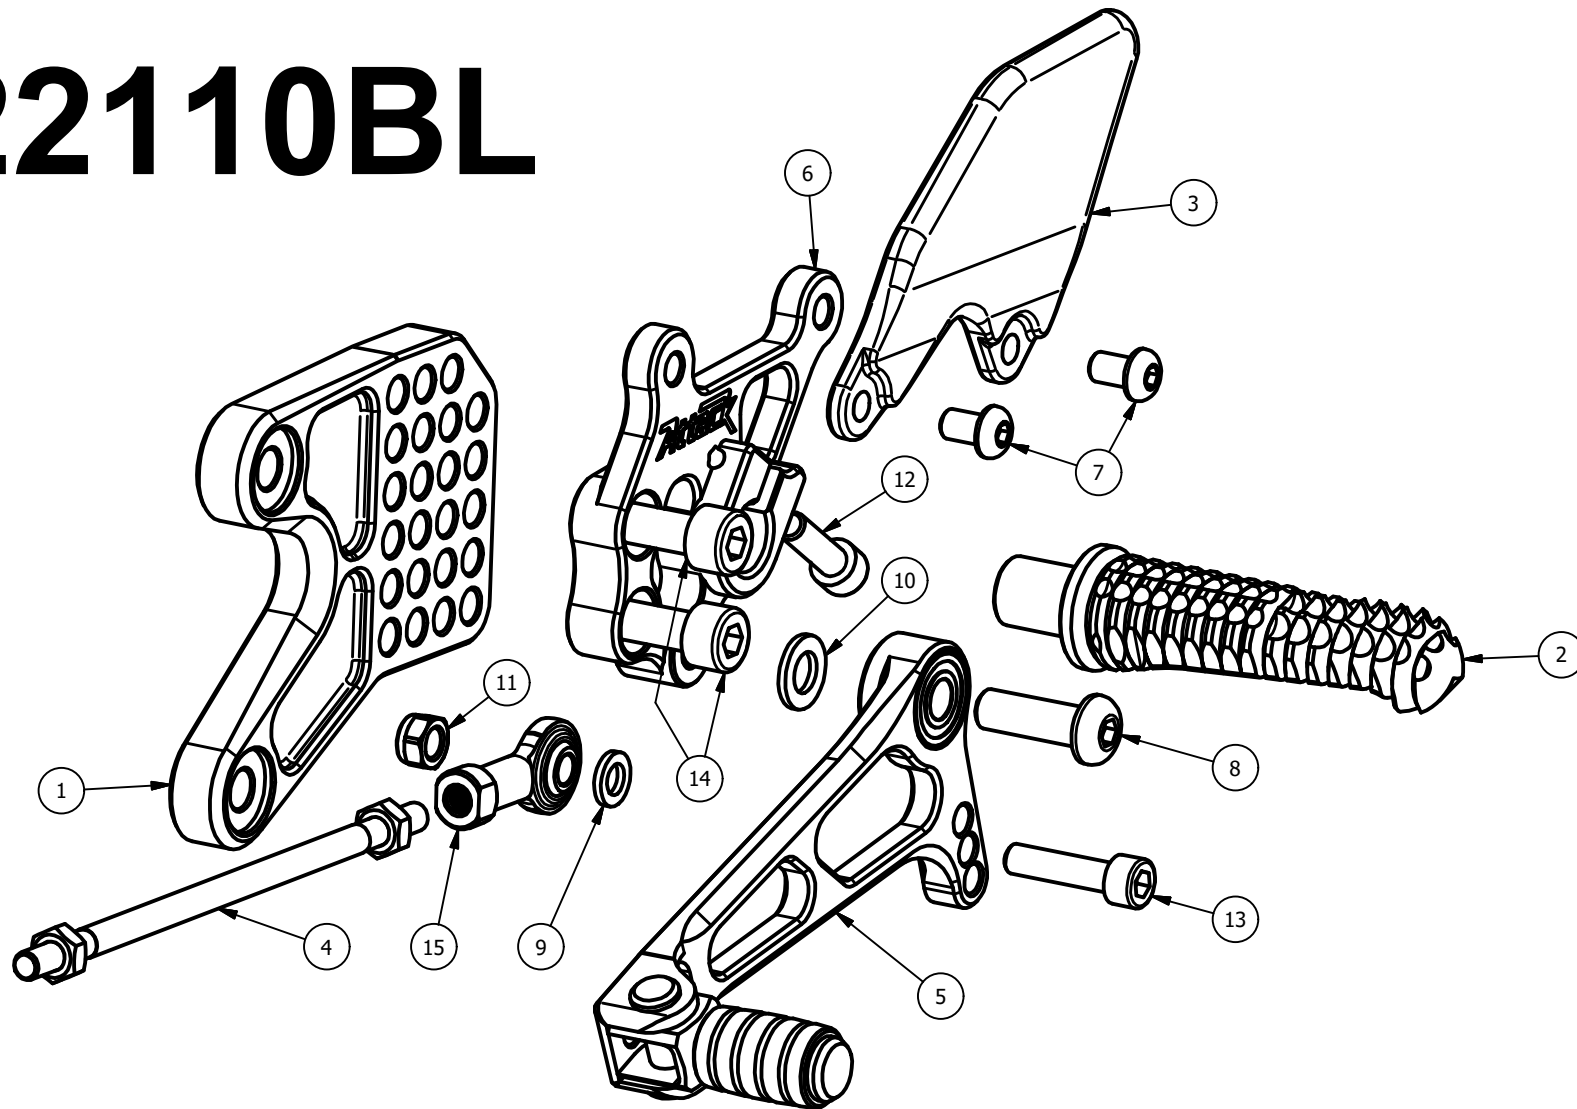

# 122110BL

PARTS LIST				
ITEM	QTY	PART NUMBER	DESCRIPTION	COMMENTS
1	1	12211003B	Main Bucket, Left Side, Black	
2	1	90110104B	Peg, Standard, Black	
3	1	90110110C	Heel Guard, Left Side, Carbon	
4	1	90110113.145	Shift Rod Assembly, 145MM	
5	1	90111011B	Shift Lever Assembly, Black	
6	1	90111104B	Peg Holder with Lever Mount, Left Side, Black	
7	2	MBH6X1.0X10SS	Hex Socket Button Head Screw	Torque: 8nm with Blue Loctite

PARTS LIST (continued)				
ITEM	QTY	PART NUMBER	DESCRIPTION	COMMENTS
8	1	MBH8X1.25X25SS	Hex Socket Button Head Screw	Torque: 22nm with Blue Loctite
9	1	MFW6X11X1.6SS	Stainless Flat Washer	
10	1	MFW8X15X1.6SS	Stainless Flat Washer	
11	1	MNY6X1.0SS	Nyloc Nut	Torque: 10nm
12	1	MSH6X1.0X20SS	Socket Head Cap Screw	Torque: 11nm with Blue Grease
13	1	MSH6X1.0X25SS	Socket Head Cap Screw	Torque: 10nm
14	2	MSH8X1.25X20SS	Socket Head Cap Screw	Torque: 22nm with Grease
15	1	MSR6X1.0FL	Spherical Rod End, Female, Left Hand	Lube Sphere with Chain Lube

# 122110BR

PARTS LIST				
ITEM	QTY	PART NUMBER	DESCRIPTION	COMMENTS
1	1	12211004B	Main Bracket, Right Side, Black	
2	1	12211006B	Peg Holder, Right Side, Black	
3	1	90110104B	Peg, Standard, Black	
4	1	90110116C	Heel Guard, Right Side, Carbon	
5	1	9011012B	Brake Lever Assembly, Black	
6	1	MBH8X1.25X20SS	Hex Socket Button Head Screw	Torque: 22nm with Blue Loctite
7	2	MBH8X1.25X25SS	Hex Socket Button Head Screw	Torque: 20nm with Blue Loctite
8	1	MFW8X15X1.6SS	Stainless Flat Washer	
9	1	MSH6X1.0X20SS	Socket Head Cap Screw	Torque: 11nm with Grease
10	2	MSH8X1.25X20SS	Socket Head Cap Screw	Torque: 22nm with Grease