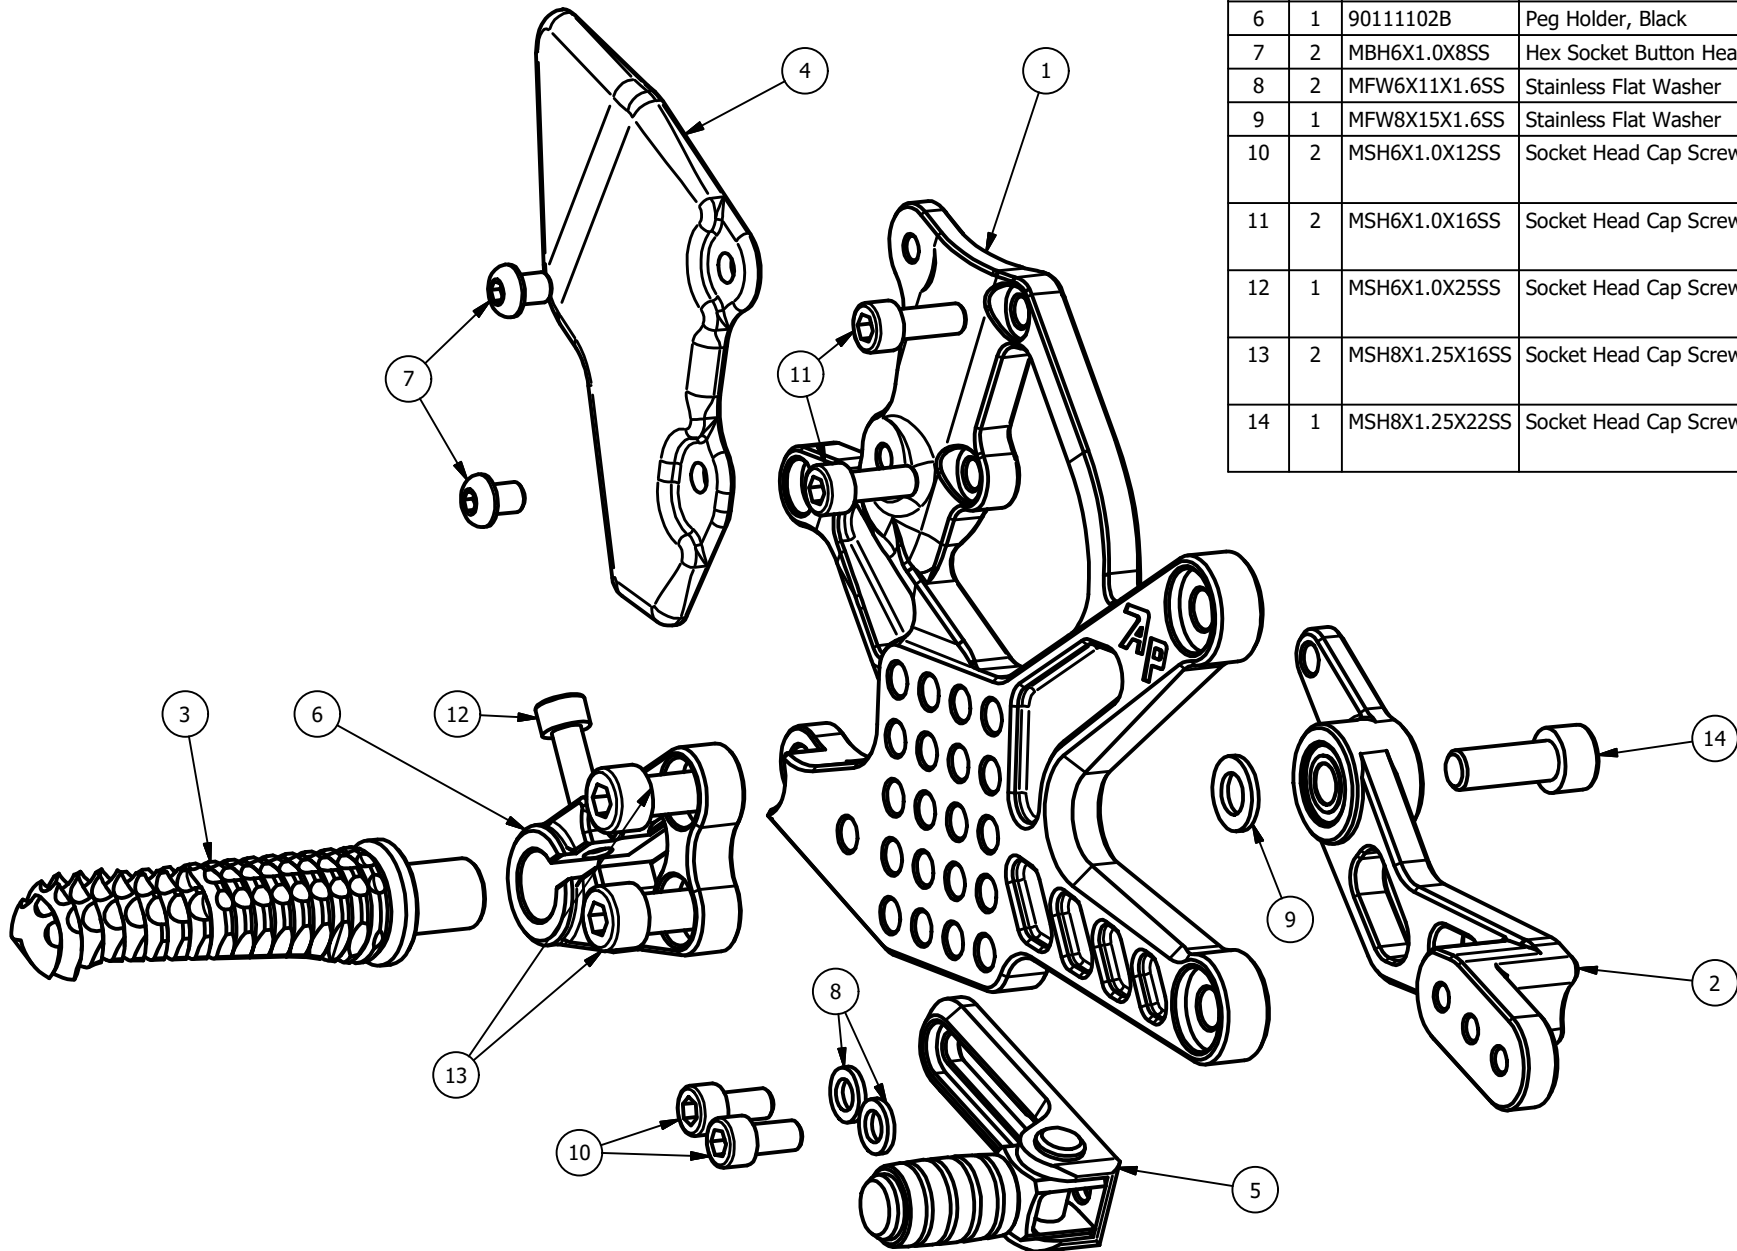

121110BL

PARTS LIST				
ITEM	QTY	PART NUMBER	DESCRIPTION	COMMENTS
1	1	12111003B	Main Bracket, Left Side, Black	
2	1	90110104B	Peg, Standard, Black	
3	1	90110110C	Heel Guard, Left Side, Carbon	
4	1	90111101B	Peg Holder, Black	
5	2	MBH6X1.0X12SS	Hex Socket Button Head Screw	Torque: 8nm with Blue Loctite
6	1	MSH6X1.0X25SS	Socket Head Cap Screw	Torque: 11nm with Grease
7	2	MSH8X1.25X16SS	Socket Head Cap Screw	Torque: 22nm with Grease

121110BR

PARTS LIST				
ITEM	QTY	PART NUMBER	DESCRIPTION	COMMENTS
1	1	12111004B	Main Bracket, Right Side, Black	
2	1	60511012B	Brake Lever, Black	
3	1	90110104B	Peg, Standard, Black	
4	1	90110113C	Heel Guard, Right Side, Carbon	
5	1	90111023B	Brake Pedal Assembly, Bracket Mount, Black	
6	1	90111102B	Peg Holder, Black	
7	2	MBH6X1.0X8SS	Hex Socket Button Head Screw	
8	2	MFW6X11X1.6SS	Stainless Flat Washer	
9	1	MFW8X15X1.6SS	Stainless Flat Washer	
10	2	MSH6X1.0X12SS	Socket Head Cap Screw	Torque: 8nm with Blue Loctite
11	2	MSH6X1.0X16SS	Socket Head Cap Screw	Torque: 10nm with Blue Loctite
12	1	MSH6X1.0X25SS	Socket Head Cap Screw	Torque: 11nm with Grease
13	2	MSH8X1.25X16SS	Socket Head Cap Screw	Torque: 22nm with Grease
14	1	MSH8X1.25X22SS	Socket Head Cap Screw	Torque: 22nm with Blue Loctite

12111015B

PARTS LIST					
ITEM	QTY	PART NUMBER	DESCRIPTION	COMMENTS	
1	1	12111014B	Shift Lever Assembly, Black		
2	1	90111022B	Shift Pedal Assembly, Engine Mount, Black		
3	2	MFW6X11X1.6SS	Stainless Flat Washer		
4	1	MFW8X15X1.6SS	Stainless Flat Washer		
5	2	MSH6X1.0X12SS	Socket Head Cap Screw	Torque: 8nm with Blue Loctite	
6	1	MSH8X1.25X35SS	Socket Head Cap Screw	Torque: 25nm with Red Loctite	