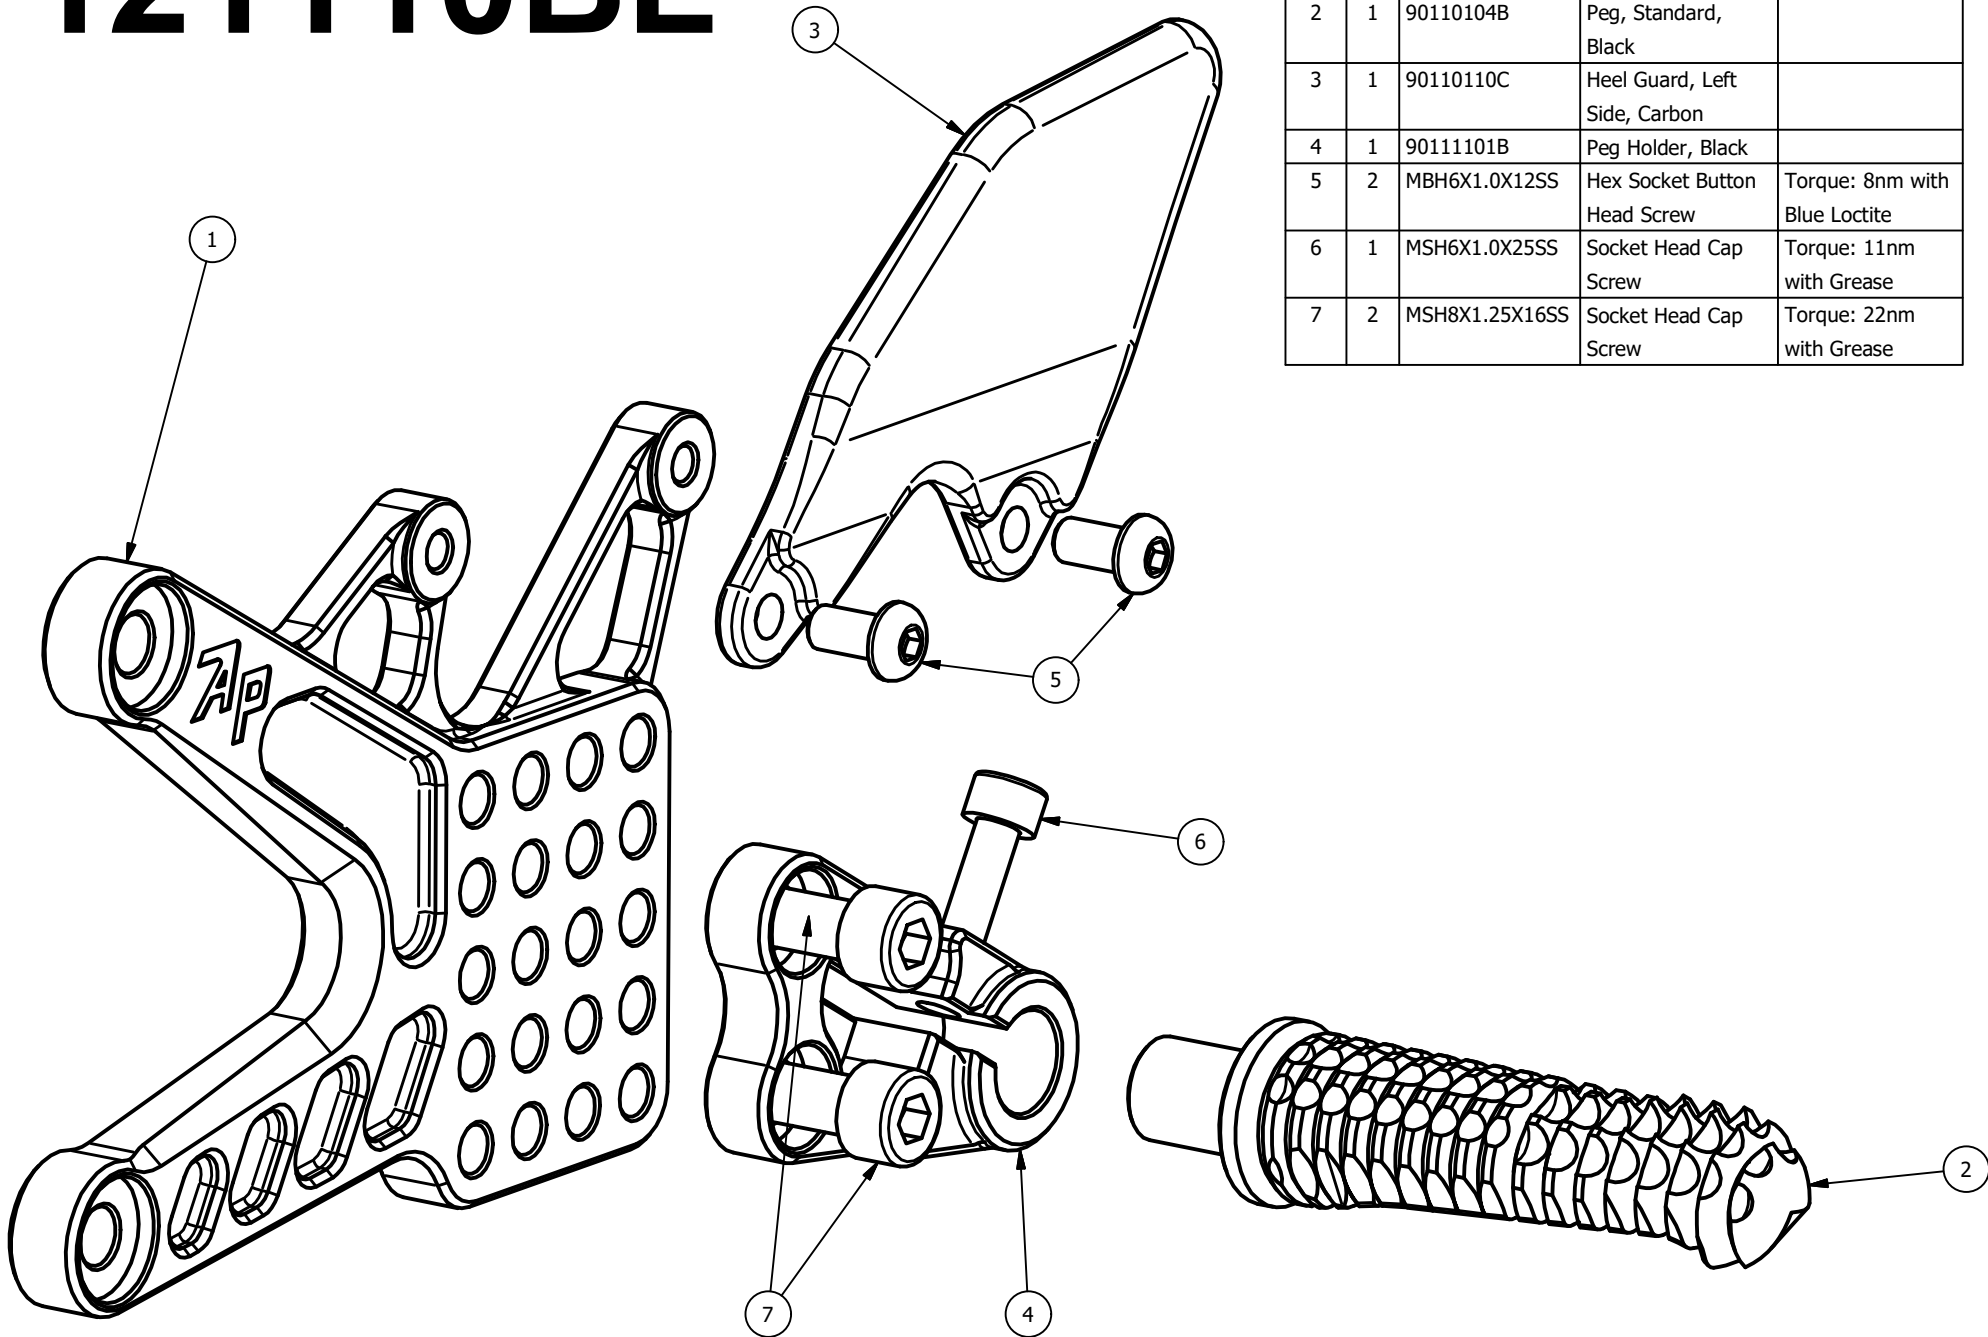

121110BL

PARTS LIST				
ITEM	QTY	PART NUMBER	DESCRIPTION	COMMENTS
1	1	12111003B	Main Bracket, Left Side, Black	
2	1	90110104B	Peg, Standard, Black	
3	1	90110110C	Heel Guard, Left Side, Carbon	
4	1	90111101B	Peg Holder, Black	
5	2	MBH6X1.0X12SS	Hex Socket Button Head Screw	Torque: 8nm with Blue Loctite
6	1	MSH6X1.0X25SS	Socket Head Cap Screw	Torque: 11nm with Grease
7	2	MSH8X1.25X16SS	Socket Head Cap Screw	Torque: 22nm with Grease

121110BR

PARTS LIST				
ITEM	QTY	PART NUMBER	DESCRIPTION	COMMENTS
1	1	12111004B	Main Bracket, Right Side, Black	
2	1	60511012B	Brake Lever, Black	
3	1	90110104B	Peg, Standard, Black	
4	1	90110113C	Heel Guard, Right Side, Carbon	
5	1	90111023B	Brake Pedal Assembly, Bracket Mount, Black	
6	1	90111102B	Peg Holder, Black	
7	2	MBH6X1.0X8SS	Hex Socket Button Head Screw	
8	2	MFW6X11X1.6SS	Stainless Flat Washer	
9	1	MFW8X15X1.6SS	Stainless Flat Washer	
10	2	MSH6X1.0X12SS	Socket Head Cap Screw	Torque: 8nm with Blue Loctite
11	2	MSH6X1.0X16SS	Socket Head Cap Screw	Torque: 10nm with Blue Loctite
12	1	MSH6X1.0X25SS	Socket Head Cap Screw	Torque: 11nm with Grease
13	2	MSH8X1.25X16SS	Socket Head Cap Screw	Torque: 22nm with Grease
14	1	MSH8X1.25X22SS	Socket Head Cap Screw	Torque: 22nm with Blue Loctite

12111015B

PARTS LIST					
ITEM	QTY	PART NUMBER	DESCRIPTION	COMMENTS	
1	1	12111014B	Shift Lever Assembly, Black		
2	1	90111022B	Shift Pedal Assembly, Engine Mount, Black		
3	2	MFW6X11X1.6SS	Stainless Flat Washer		
4	1	MFW8X15X1.6SS	Stainless Flat Washer		
5	2	MSH6X1.0X12SS	Socket Head Cap Screw	Torque: 8nm with Blue Loctite	
6	1	MSH8X1.25X35SS	Socket Head Cap Screw	Torque: 25nm with Red Loctite	