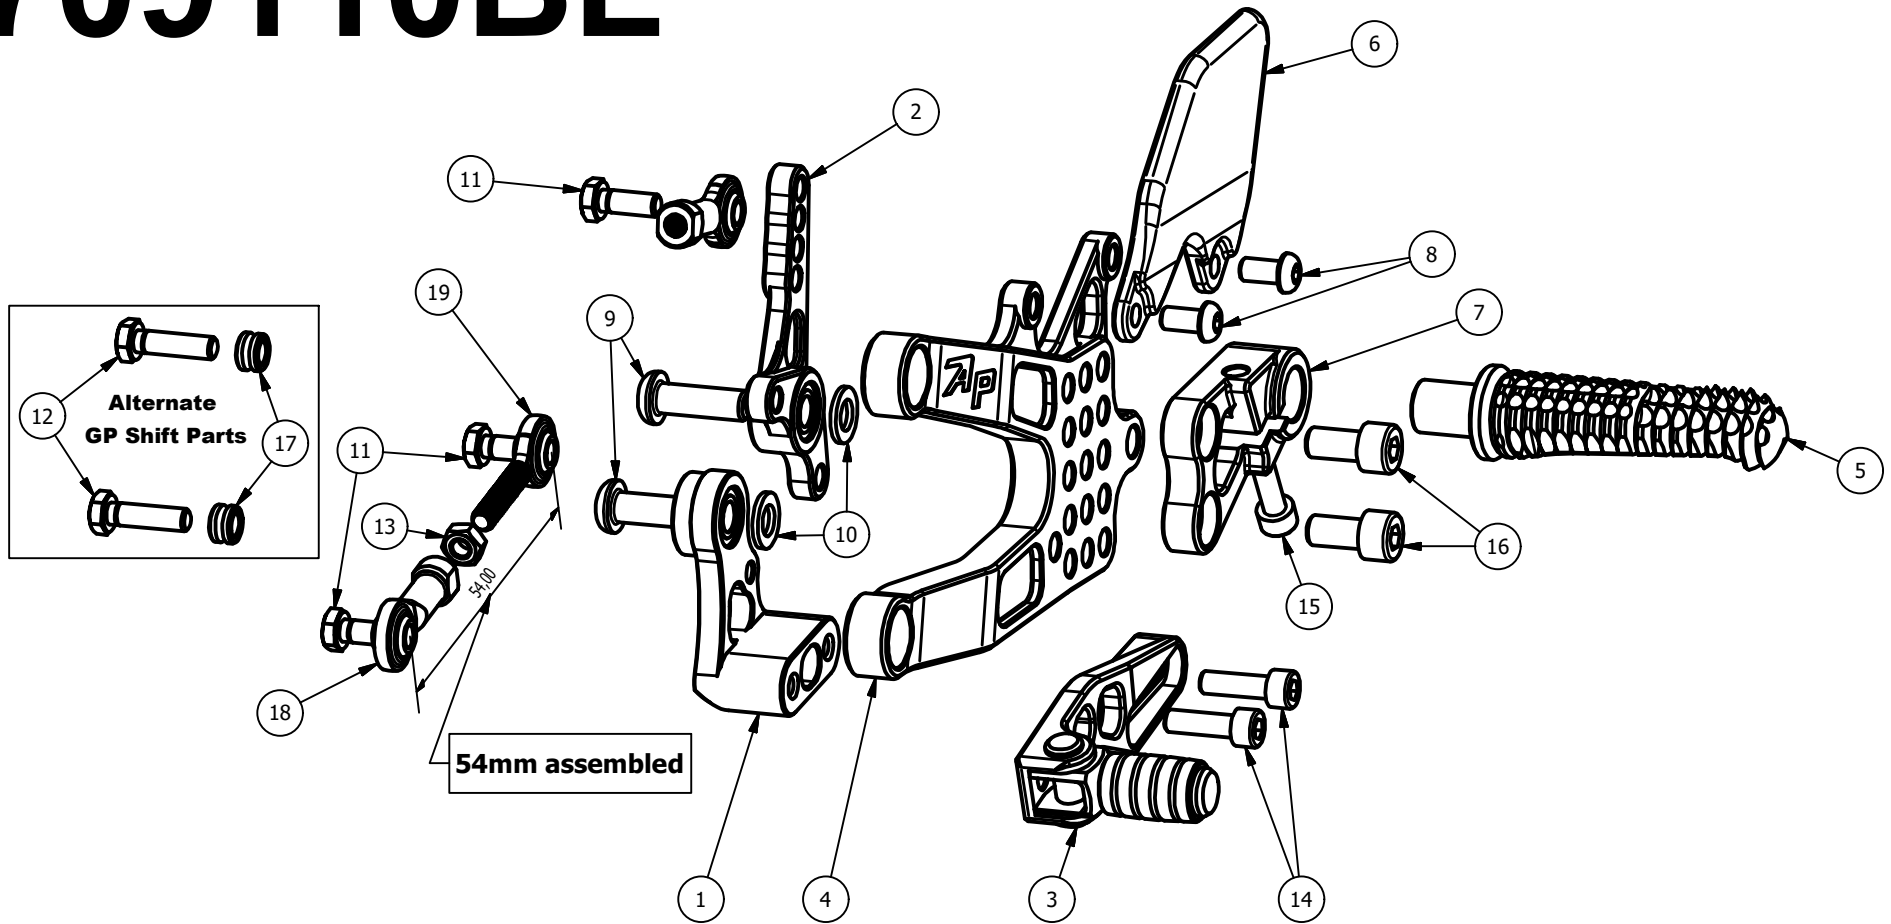

709110BL

PARTS LIST				
ITEM	QTY	PART NUMBER	DESCRIPTION	COMMENTS
1	1	60511001B	Shift Lever B, Black	
2	1	60511013B	Bell Crank Assembly, Black	
3	1	60511016B	Shift Lever A, Black	
4	1	70911003B	Main Bracket, Left Side, Black	
5	1	90110104B	Peg, Standard, Black	
6	1	90110110C	Heel Guard, Left Side, Carbon	
7	1	90111102B	Peg Holder, Clear	
8	2	MBH6X1.0X12SS	Hex Socket Button Head Screw	Torque: 8nm with Blue Loctite
9	2	MBH8X1.25X25SS	Hex Socket Button Head Screw	Torque: 22nm with Blue Loctite
10	2	MFW8X15X1.6SS	Stainless Flat Washer	

PARTS LIST (Continued)				
ITEM	QTY	PART NUMBER	DESCRIPTION	COMMENTS
11	3	MHH6X1.0X16SS	Hex-Head Bolt	Torque: 10nm with Blue Loctite
12	2	MHH6X1.0X22SS	Hex-Head Bolt	Torque: 10nm with Blue Loctite
13	1	MHX6X1.0SS	Hex Nut	
14	2	MSH6X1.0X20SS	Socket Head Cap Screw	Torque: 8nm with Blue Loctite
15	1	MSH6X1.0X25SS	Socket Head Cap Screw	Torque: 11nm with Blue Grease
16	2	MSH8X1.25X16SS	Socket Head Cap Screw	Torque: 22nm with Blue Grease
17	2	MSP6X10X6AL	Grooved Spacer	
18	2	MSR6X1.0F	Spherical Rod End, Female	Lubricate Sphere with Chain Lube
19	1	MSR6X1.0M	Spherical Rod End, Male	Lubricate Sphere with Chain Lube

709110BR

PARTS LIST				
ITEM	QTY	PART NUMBER	DESCRIPTION	COMMENTS
1	1	70911002B	Brake Lever Assembly, Black	
2	1	70911004B	Main Bracket, Right Side, Black	
3	1	90110104B	Peg, Standard, Black	
4	1	90110116C	Heel Guard, Right Side, Carbon	
5	1	90111023B	Brake Pedal Assembly, Bracket Mount, Black	
6	1	90111101B	Peg Holder, Black	
7	2	MFW6X11X1.6SS	Stainless Flat Washer	
8	1	MFW8X15X1.6SS	Stainless Flat Washer	
9	2	MSH6X1.0X12SS	Socket Head Cap Screw	Torque: 8nm with Blue Loctite
10	1	MSH6X1.0X25SS	Socket Head Cap Screw	Torque: 11nm with Grease
11	2	MSH8X1.25X16SS	Socket Head Cap Screw	Torque: 22nm with Grease
12	1	MSH8X1.25X22SS	Socket Head Cap Screw	Torque: 22nm with Blue Loctite