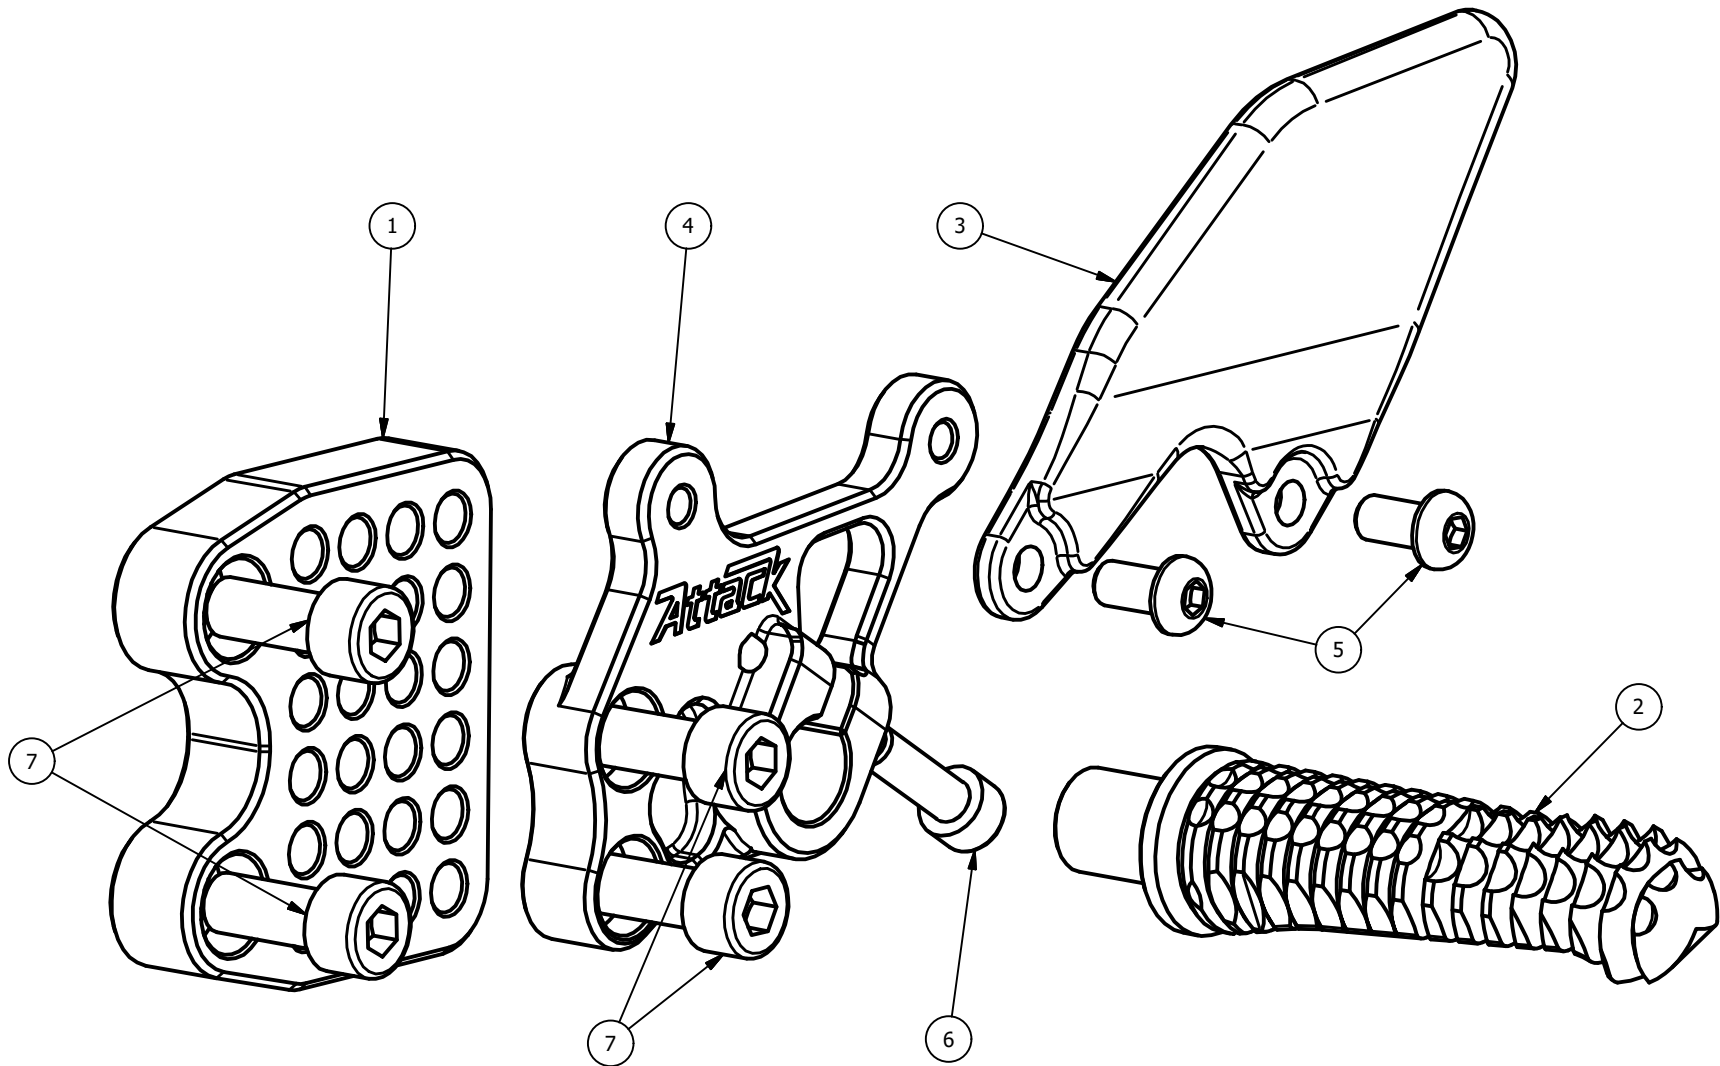

422110BL

PARTS LIST						
ITEM	QTY	PART NUMBER	DESCRIPTION	COMMENTS		
1	1	42211003B	Main Bracket, Black			
2	1	90110104B	Peg, Standard, Black			
3	1	90110110C	Heel Guard, Left Side, Carbon			
4	1	90111105B	Peg Bracket, Left Side, Black			
5	2	MBH6X1.0X12SS	Hex Socket Button Head Screw	Torque: 8nm with Blue Loctite		
6	1	MSH6X1.0X20SS	Socket Head Cap Screw	Torque: 11nm with Grease		
7	4	MSH8X1.25X20SS	Socket Head Cap Screw	Torque: 22nm with Grease		

422110BR

PARTS LIST				
ITEM	QTY	PART NUMBER	DESCRIPTION	COMMENTS
1	1	41711006B	Peg Holder, Right Side, Black	
2	1	42211003B	Main Bracket, Black	
3	1	90110104B	Peg, Standard, Black	
4	1	90110113C	Heel Guard, Right Side, Carbon	
5	1	90111012B	Brake Lever Assembly, Black	
6	2	MBH6X1.0X30SS	Hex Socket Button Head Screw	Torque: 8nm with Blue Loctite
7	1	MBH8X1.25X20SS	Hex Socket Button Head Screw	Torque: 22nm with Blue Loctite
8	1	MFW8X15X1.6SS	Stainless Flat Washer	
9	1	MSH6X1.0X20SS	Socket Head Cap Screw	Torque: 11nm with Grease
10	4	MSH8X1.25X20SS	Socket Head Cap Screw	Torque: 22nm with Blue Loctite

41811015B

PARTS LIST				
ITEM	QTY	PART NUMBER	DESCRIPTION	COMMENTS
1	1	41811014B	Shift Lever, Black	
2	1	90111022B	Shift Pedal Assembly, Engine Mount, Black	
3	1	MBH10X1.25X50SS	Hex Socket Button Head Screw	Torque: 25nm with Red Loctite
4	1	MFW10X18X1.6SS	Stainless Flat Washer	
5	3	MFW6X11X1.6SS	Stainless Flat Washer	
6	1	MHXL6X1.0SS	Hex Nut	
7	1	MNY6X1.0SS	Nyloc Nut	Torque: 10nm
8	2	MSH6X1.0X12SS	Socket Head Cap Screw	Torque: 8nm with Blue Loctite
9	1	MSH6X1.0X25SS	Socket Head Cap Screw	Torque: 10nm
10	1	MSP10X25X15AL	Grooved Spacer	
11	1	MSR6X1.0ML	Spherical Rod End, Male, Left Hand	