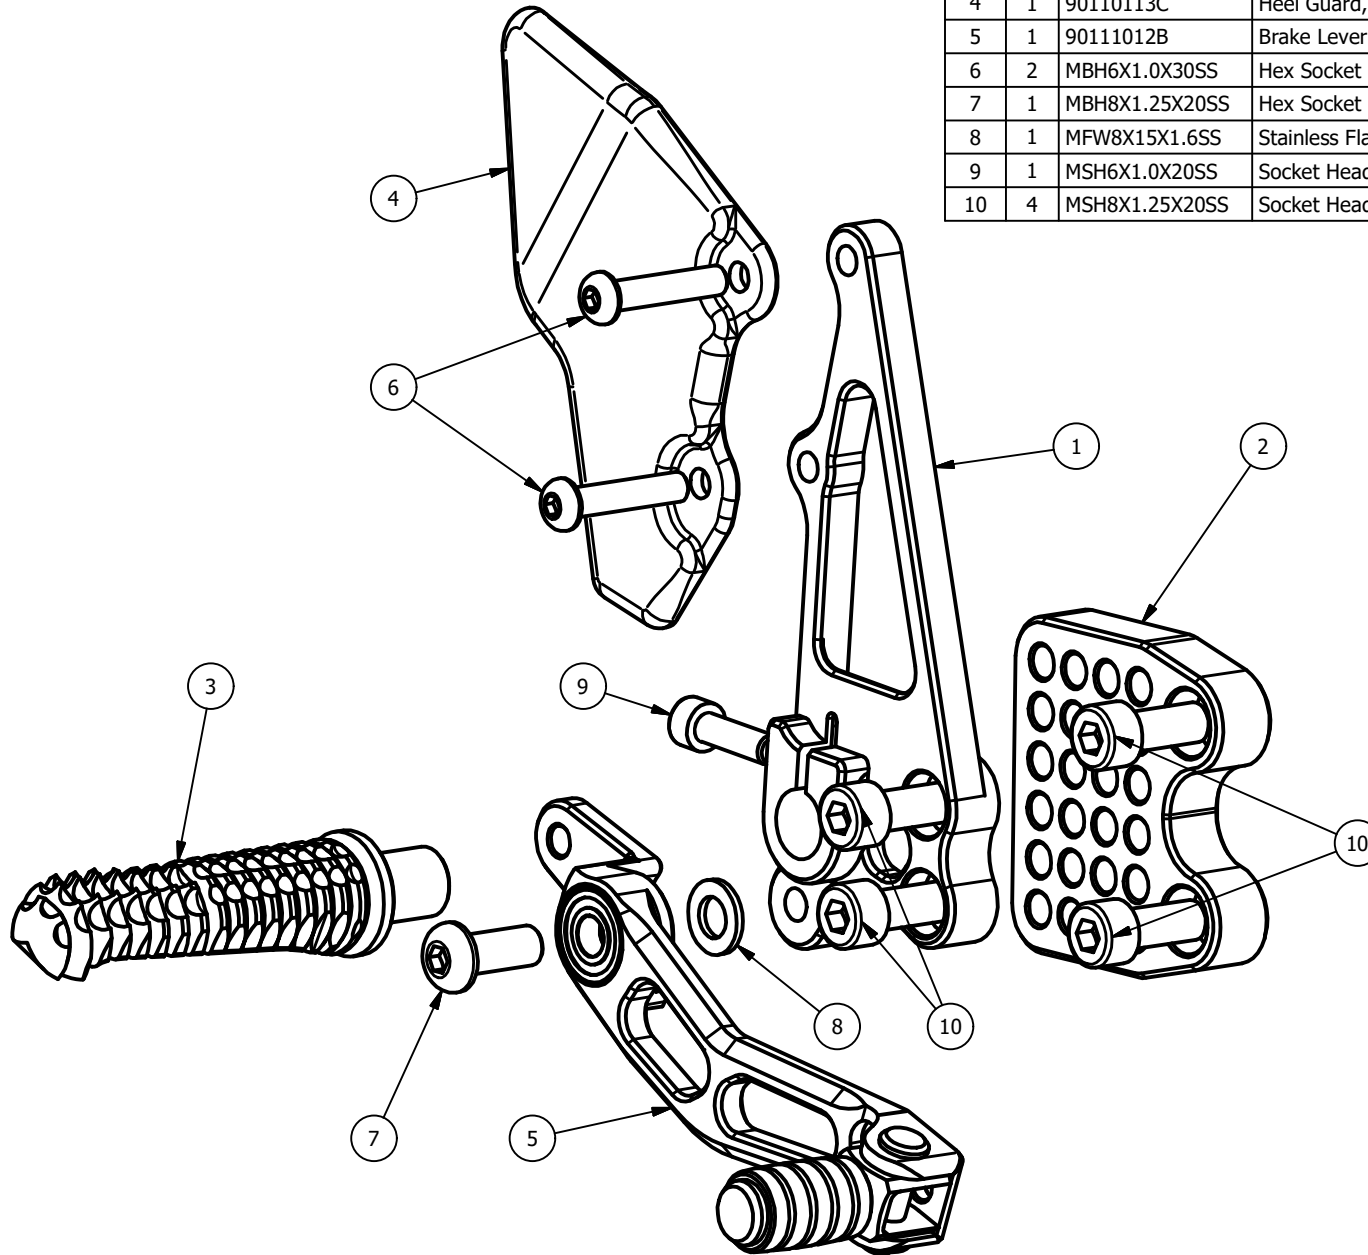

422110BL

PARTS LIST						
ITEM	QTY	PART NUMBER	DESCRIPTION	COMMENTS		
1	1	42211003B	Main Bracket, Black			
2	1	90110104B	Peg, Standard, Black			
3	1	90110110C	Heel Guard, Left Side, Carbon			
4	1	90111105B	Peg Bracket, Left Side, Black			
5	2	MBH6X1.0X12SS	Hex Socket Button Head Screw	Torque: 8nm with Blue Loctite		
6	1	MSH6X1.0X20SS	Socket Head Cap Screw	Torque: 11nm with Grease		
7	4	MSH8X1.25X20SS	Socket Head Cap Screw	Torque: 22nm with Grease		

422110BR

PARTS LIST				
ITEM	QTY	PART NUMBER	DESCRIPTION	COMMENTS
1	1	41711006B	Peg Holder, Right Side, Black	
2	1	42211003B	Main Bracket, Black	
3	1	90110104B	Peg, Standard, Black	
4	1	90110113C	Heel Guard, Right Side, Carbon	
5	1	90111012B	Brake Lever Assembly, Black	
6	2	MBH6X1.0X30SS	Hex Socket Button Head Screw	Torque: 8nm with Blue Loctite
7	1	MBH8X1.25X20SS	Hex Socket Button Head Screw	Torque: 22nm with Blue Loctite
8	1	MFW8X15X1.6SS	Stainless Flat Washer	
9	1	MSH6X1.0X20SS	Socket Head Cap Screw	Torque: 11nm with Grease
10	4	MSH8X1.25X20SS	Socket Head Cap Screw	Torque: 22nm with Blue Loctite

41811015B

PARTS LIST				
ITEM	QTY	PART NUMBER	DESCRIPTION	COMMENTS
1	1	41811014B	Shift Lever, Black	
2	1	90111022B	Shift Pedal Assembly, Engine Mount, Black	
3	1	MBH10X1.25X50SS	Hex Socket Button Head Screw	Torque: 25nm with Red Loctite
4	1	MFW10X18X1.6SS	Stainless Flat Washer	
5	3	MFW6X11X1.6SS	Stainless Flat Washer	
6	1	MHXL6X1.0SS	Hex Nut	
7	1	MNY6X1.0SS	Nyloc Nut	Torque: 10nm
8	2	MSH6X1.0X12SS	Socket Head Cap Screw	Torque: 8nm with Blue Loctite
9	1	MSH6X1.0X25SS	Socket Head Cap Screw	Torque: 10nm
10	1	MSP10X25X15AL	Grooved Spacer	
11	1	MSR6X1.0ML	Spherical Rod End, Male, Left Hand	