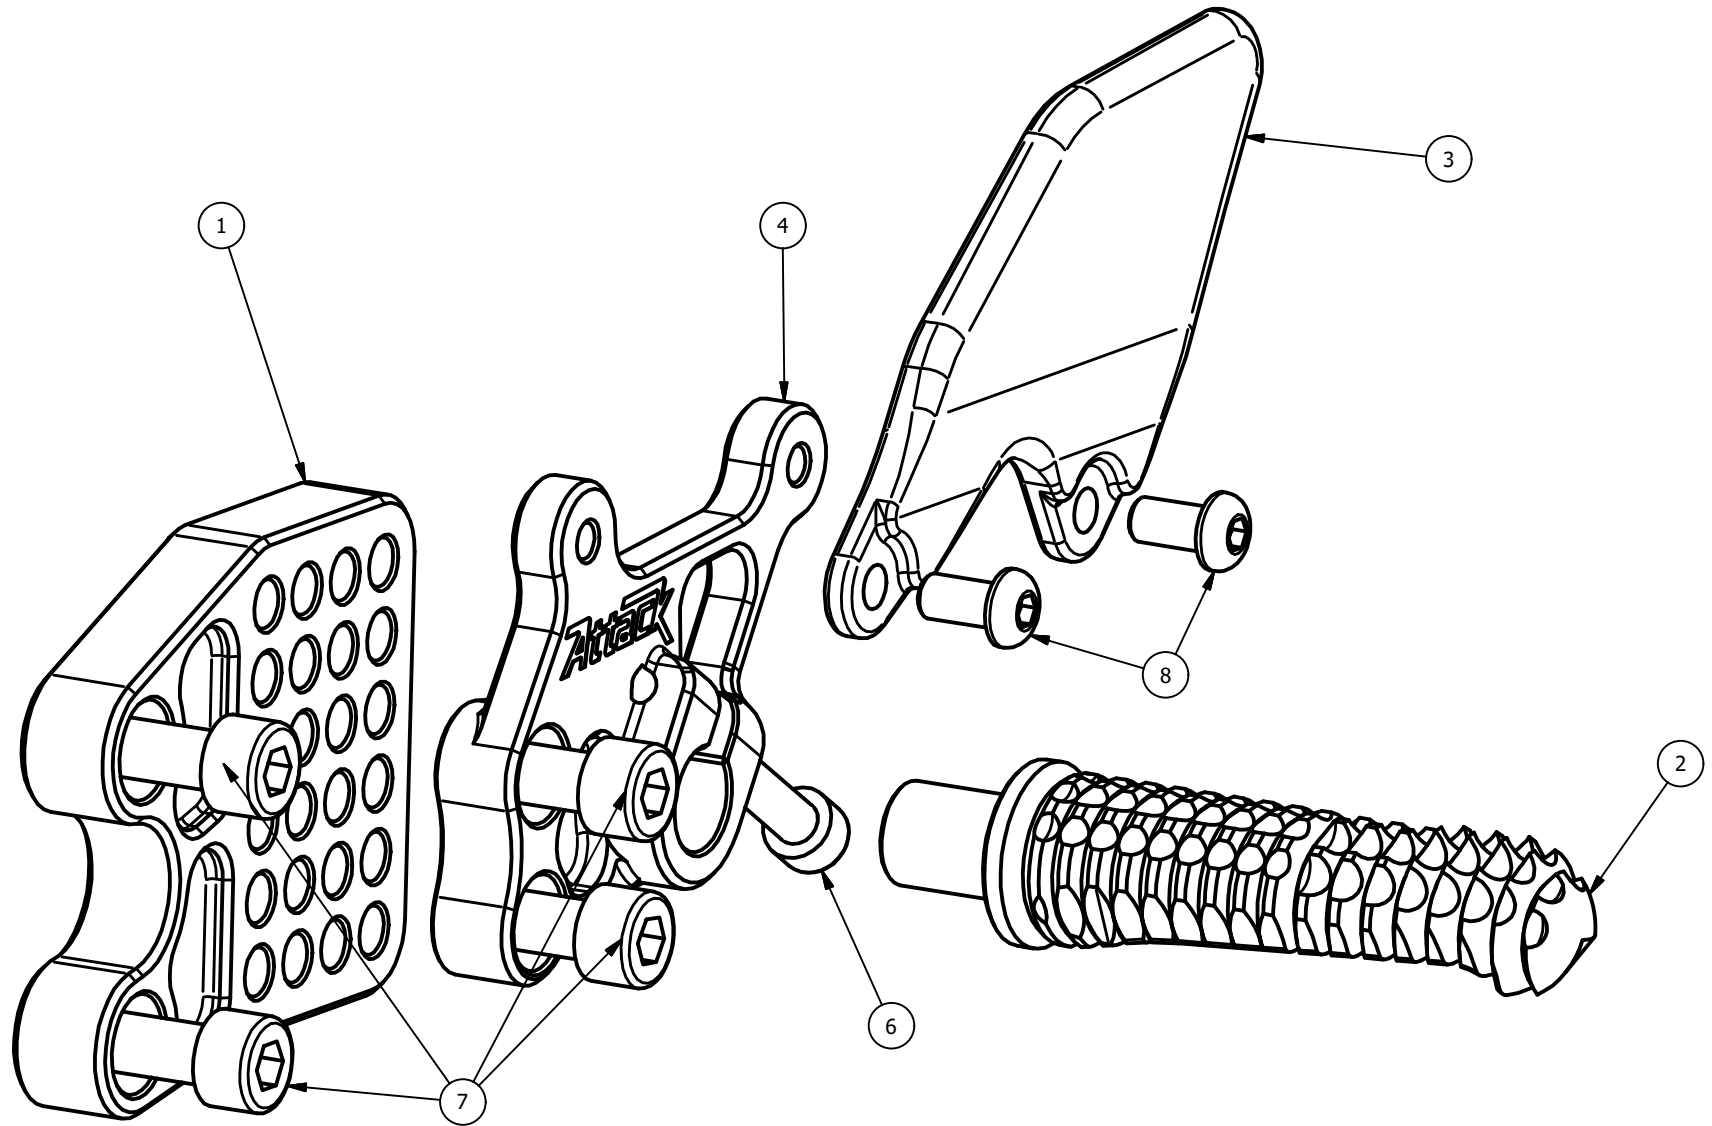

# 421110BL

PARTS LIST				
ITEM	QTY	PART NUMBER	DESCRIPTION	COMMENTS
1	1	42111003B	Main Bracket, Left Side, Black	
2	1	90110104B	Peg, Standard, Black	
3	1	90110110C	Heel Guard, Left Side, Carbon	
4	1	90111105B	Peg Bracket, Left Side, Black	
8	2	MBH6X1.0X12SS	Hex Socket Button Head Screw	Torque: 8nm with Blue Loctite
6	1	MSH6X1.0X20SS	Socket Head Cap Screw	Torque: 11nm with Grease
7	4	MSH8X1.25X20SS	Socket Head Cap Screw	Torque: 22nm with Blue Loctite

# 421110BR

PARTS LIST				
ITEM	QTY	PART NUMBER	DESCRIPTION	COMMENTS
1	1	41711006B	Peg Holder, Right Side, Black	
2	1	41911004B	Main Bracket, Right Side, Black	
3	1	90110104B	Peg, Standard, Black	
4	1	90110113C	Heel Guard, Right Side, Carbon	
5	1	90111012B	Brake Lever Assembly, Black	
6	2	MBH6X1.0X25SS	Hex Socket Button Head Screw	Torque: 9nm
7	1	MBH8X1.25X20SS	Hex Socket Button Head Screw	Torque: 22nm with Blue Loctite
8	1	MFW8X15X1.6SS	Stainless Flat Washer	
9	2	MNY6X1.0SS	Nyloc Nut	Torque: 9nm
10	1	MSH6X1.0X20SS	Socket Head Cap Screw	Torque: 11nm with Grease
11	4	MSH8X1.25X20SS	Socket Head Cap Screw	Torque: 22nm with Blue Loctite

# 42111015B

PARTS LIST				
ITEM	QTY	PART NUMBER	DESCRIPTION	COMMENTS
1	1	42111014B	Shift Lever, Black	
2	1	90111022B	Shift Pedal Assembly, Engine Mount, Black	
3	1	MBH10X1.25X50SS	Hex Socket Button Head Screw	Torque: 25nm with Red Loctite
4	1	MFW10X18X1.6SS	Stainless Flat Washer	
5	3	MFW6X11X1.6SS	Stainless Flat Washer	
6	1	MHXL6X1.0SS	Hex Nut	
7	1	MNY6X1.0SS	Nyloc Nut	Torque: 10nm
8	2	MSH6X1.0X12SS	Socket Head Cap Screw	Torque: 8nm with Blue Loctite
9	1	MSH6X1.0X25SS	Socket Head Cap Screw	Torque: 10nm
10	1	MSP10X25X15AL	Grooved Spacer	
11	1	MSR6X1.0ML	Spherical Rod End, Male, Left Hand	Lube Sphere with Chain Lube