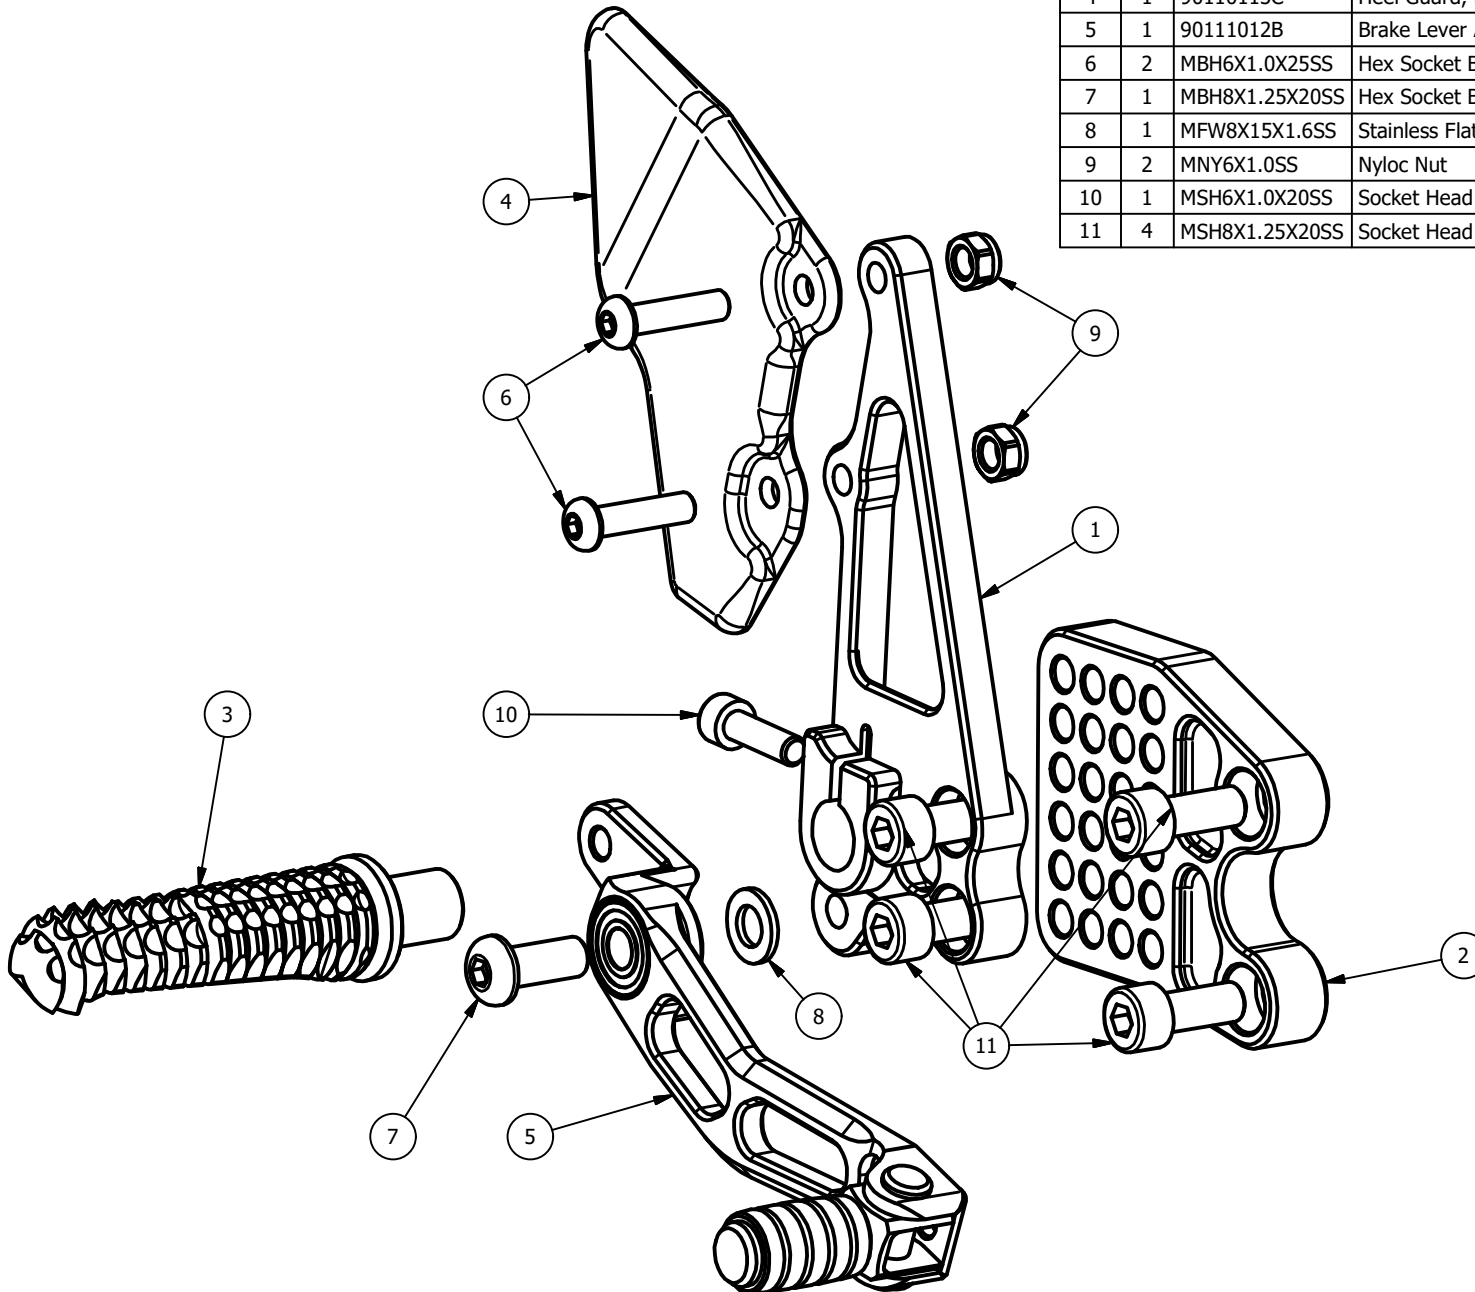

# 421110BL

PARTS LIST				
ITEM	QTY	PART NUMBER	DESCRIPTION	COMMENTS
1	1	42111003B	Main Bracket, Left Side, Black	
2	1	90110104B	Peg, Standard, Black	
3	1	90110110C	Heel Guard, Left Side, Carbon	
4	1	90111105B	Peg Bracket, Left Side, Black	
8	2	MBH6X1.0X12SS	Hex Socket Button Head Screw	Torque: 8nm with Blue Loctite
6	1	MSH6X1.0X20SS	Socket Head Cap Screw	Torque: 11nm with Grease
7	4	MSH8X1.25X20SS	Socket Head Cap Screw	Torque: 22nm with Blue Loctite

# 421110BR

PARTS LIST				
ITEM	QTY	PART NUMBER	DESCRIPTION	COMMENTS
1	1	41711006B	Peg Holder, Right Side, Black	
2	1	41911004B	Main Bracket, Right Side, Black	
3	1	90110104B	Peg, Standard, Black	
4	1	90110113C	Heel Guard, Right Side, Carbon	
5	1	90111012B	Brake Lever Assembly, Black	
6	2	MBH6X1.0X25SS	Hex Socket Button Head Screw	Torque: 9nm
7	1	MBH8X1.25X20SS	Hex Socket Button Head Screw	Torque: 22nm with Blue Loctite
8	1	MFW8X15X1.6SS	Stainless Flat Washer	
9	2	MNY6X1.0SS	Nyloc Nut	Torque: 9nm
10	1	MSH6X1.0X20SS	Socket Head Cap Screw	Torque: 11nm with Grease
11	4	MSH8X1.25X20SS	Socket Head Cap Screw	Torque: 22nm with Blue Loctite

# 42111015B

PARTS LIST				
ITEM	QTY	PART NUMBER	DESCRIPTION	COMMENTS
1	1	42111014B	Shift Lever, Black	
2	1	90111022B	Shift Pedal Assembly, Engine Mount, Black	
3	1	MBH10X1.25X50SS	Hex Socket Button Head Screw	Torque: 25nm with Red Loctite
4	1	MFW10X18X1.6SS	Stainless Flat Washer	
5	3	MFW6X11X1.6SS	Stainless Flat Washer	
6	1	MHXL6X1.0SS	Hex Nut	
7	1	MNY6X1.0SS	Nyloc Nut	Torque: 10nm
8	2	MSH6X1.0X12SS	Socket Head Cap Screw	Torque: 8nm with Blue Loctite
9	1	MSH6X1.0X25SS	Socket Head Cap Screw	Torque: 10nm
10	1	MSP10X25X15AL	Grooved Spacer	
11	1	MSR6X1.0ML	Spherical Rod End, Male, Left Hand	Lube Sphere with Chain Lube