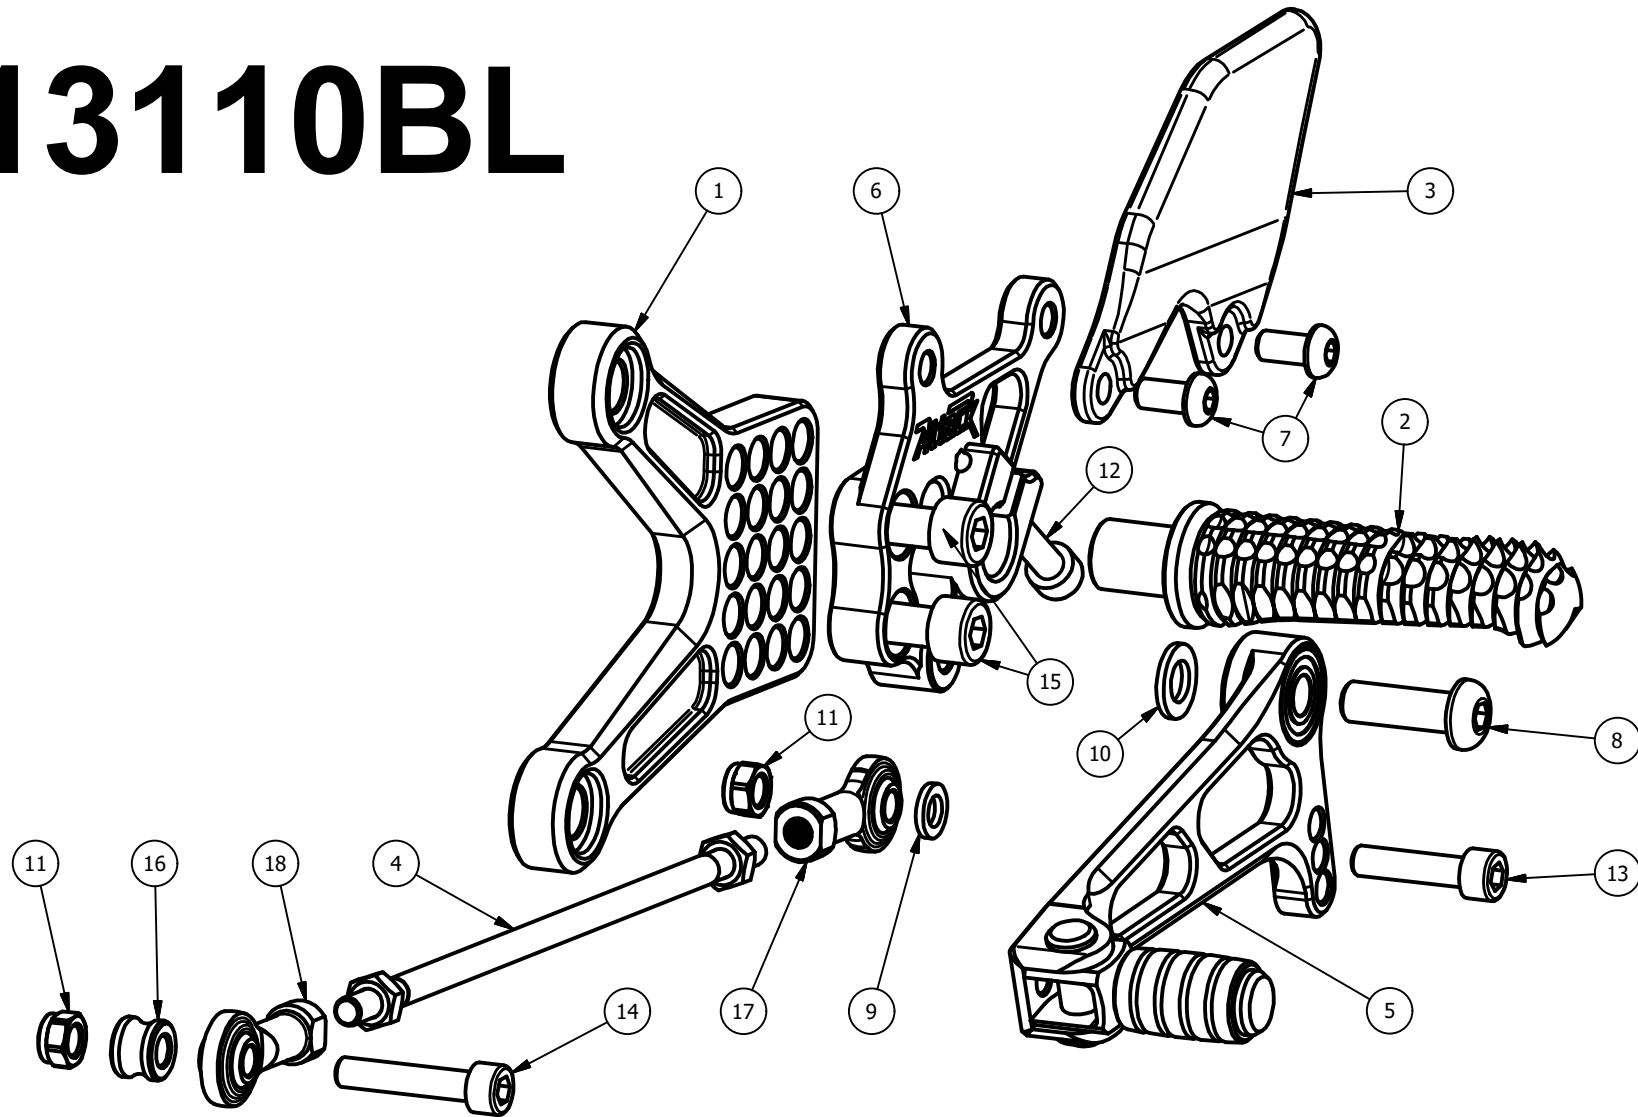

# 313110BL

PARTS LIST				
ITEM	QTY	PART NUMBER	DESCRIPTION	COMMENTS
1	1	31311003B	Main Bracket, Left Side, Black	
2	1	90110104B	Peg, Standard, Black	
3	1	90110110C	Heel Guard, Left Side, Carbon	
4	1	90110113.185	Shift Rod Assembly, 185mm	
5	1	90110111B	Shift Lever Assembly, Black	
6	1	90111104B	Peg Holder with Lever Mount, Left Side, Black	
7	2	MBH6X1.0X12SS	Hex Socket Button Head Screw	Torque: 8nm with Blue Loctite
8	1	MBH8X1.25X25SS	Hex Socket Button Head Screw	Torque: 22nm with Blue Loctite
9	1	MFW6X11X1.6SS	Stainless Flat Washer	

PARTS LIST (continued)				
ITEM	QTY	PART NUMBER	DESCRIPTION	COMMENTS
10	1	MFW8X15X1.6SS	Stainless Flat Washer	
11	2	MNY6X1.0SS	Nyloc Nut	Torque: 10nm
12	1	MSH6X1.0X20SS	Socket Head Cap Screw	Torque: 11nm with Grease
13	1	MSH6X1.0X25SS	Socket Head Cap Screw	Torque: 10nm
14	1	MSH6X1.0X30SS	Socket Head Cap Screw	Torque: 10nm
15	2	MSH8X1.25X20SS	Socket Head Cap Screw	Torque: 22nm with Grease
16	1	MSP6X12X9AL	Grooved Spacer	
17	1	MSR6X1.0F	Spherical Rod End, Female	Lube Sphere with Chain Lube
18	1	MSR6X1.0FL	Spherical Rod End, Female, Left Hand	Lube Sphere with Chain Lube

# 313110BR

PARTS LIST				
ITEM	QTY	PART NUMBER	DESCRIPTION	COMMENTS
1	1	31111006B	Peg Holder, Right Side, Black	
2	1	31311004B	Main Bracket, Right Side, Black	
3	1	90110104B	Peg, Standard, Black	
4	1	90110116C	Heel Guard, Right Side, Carbon	
5	1	90111014B	Brake Lever Assembly, Black	
6	1	MBH8X1.25X20SS	Hex Socket Button Head Screw	Torque: 22nm with Blue Loctite
7	2	MBH8X1.25X30SS	Hex Socket Button Head Screw	Torque: 20nm with Blue Loctite
8	1	MFW8X15X1.6SS	Stainless Flat Washer	
9	1	MSH6X1.0X20SS	Socket Head Cap Screw	Torque: 11nm with Grease
10	2	MSH8X1.25X20SS	Socket Head Cap Screw	Torque: 22nm with Grease