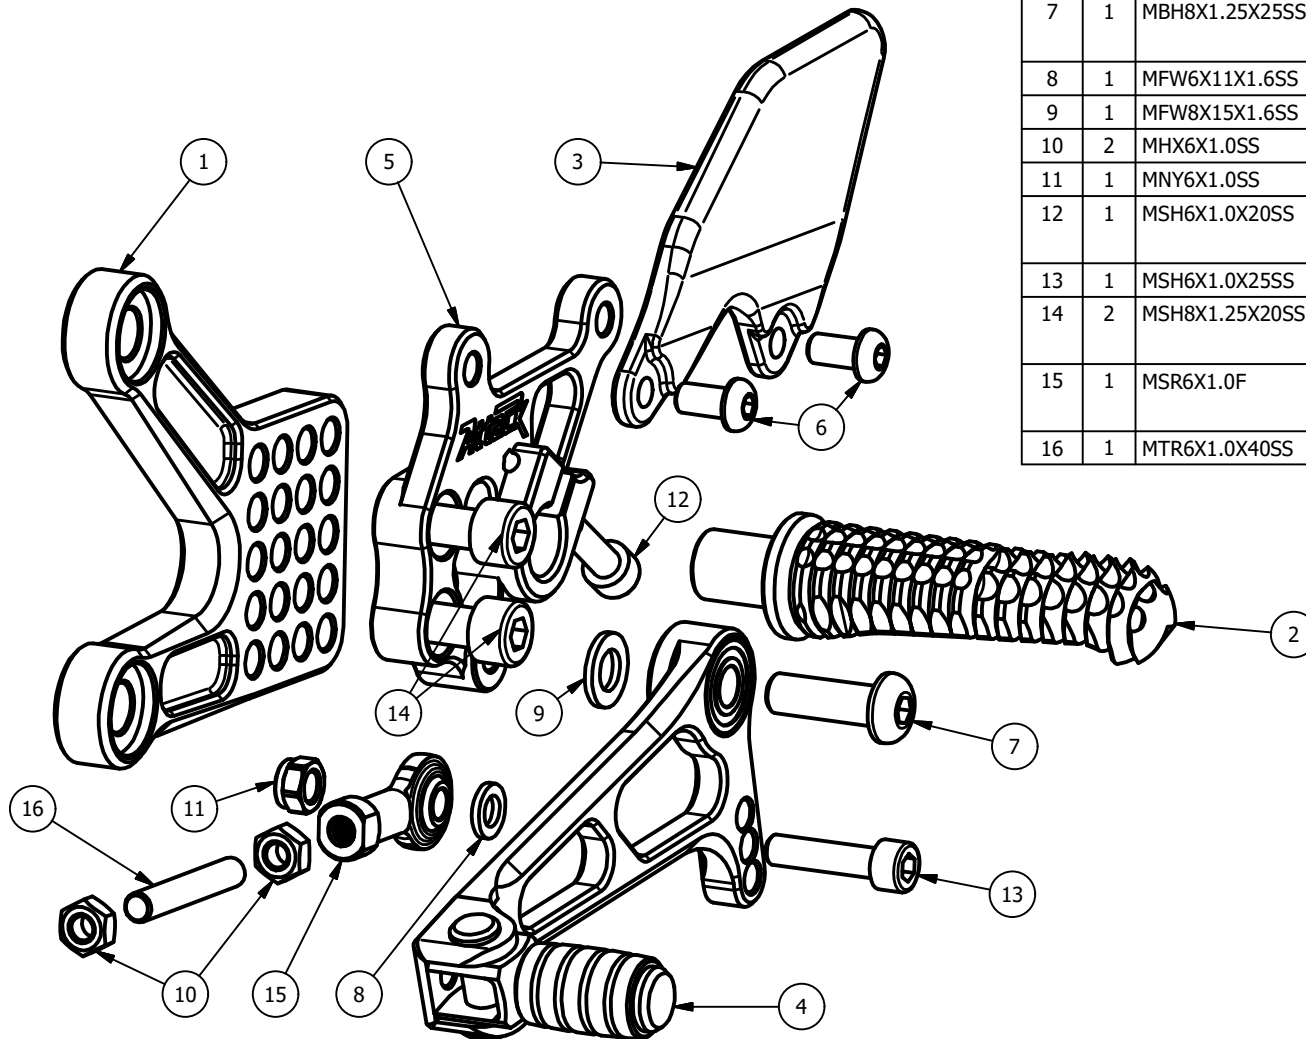

322110BL

PARTS LIST				
ITEM	QTY	PART NUMBER	DESCRIPTION	COMMENTS
1	1	32211003B	Main Bracket, Left Side, Black	
2	1	90110104B	Peg, Standard, Black	
3	1	90110110C	Heel Guard, Left Side, Carbon	
4	1	90111011B	Shift Lever Assembly, Black	
5	1	90111104B	Peg Holder with Lever Mount, Left Side, Black	
6	2	MBH6X1.0X12SS	Hex Socket Button Head Screw	Torque: 8nm with Blue Loctite
7	1	MBH8X1.25X25SS	Hex Socket Button Head Screw	Torque: 22nm with Blue Loctite
8	1	MFW6X11X1.6SS	Stainless Flat Washer	
9	1	MFW8X15X1.6SS	Stainless Flat Washer	
10	2	MHX6X1.0SS	Hex Nut	
11	1	MNY6X1.0SS	Nyloc Nut	
12	1	MSH6X1.0X20SS	Socket Head Cap Screw	Torque: 11nm with Grease
13	1	MSH6X1.0X25SS	Socket Head Cap Screw	Torque: 10nm
14	2	MSH8X1.25X20SS	Socket Head Cap Screw	Torque: 22nm with Grease
15	1	MSR6X1.0F	Spherical Rod End, Female	Lube Sphere with Chain Lube
16	1	MTR6X1.0X40SS	Threaded Rod	

322110BR

PARTS LIST				
ITEM	QTY	PART NUMBER	DESCRIPTION	COMMENTS
1	1	32211004B	Main Bracket, Right Side, Black	
2	1	32211006B	Peg Holder, Right Side, Black	
3	1	90110104B	Peg, Standard, Black	
4	1	90110116C	Heel Guard, Right Side, Carbon	
5	1	90111014B	Brake Lever Assembly, Black	
6	1	MBH8X1.25X20SS	Hex Socket Button Head Screw	Torque: 22nm with Blue Loctite
7	2	MBH8X1.25X25SS	Hex Socket Button Head Screw	Torque: 22nm with Blue Loctite
9	1	MSH6X1.0X20SS	Socket Head Cap Screw	Torque: 11nm with grease
10	2	MSH8X1.25X20SS	Socket Head Cap Screw	Torque: 22nm with grease
12	1	MFW8X15X1.6SS	Stainless Flat Washer	