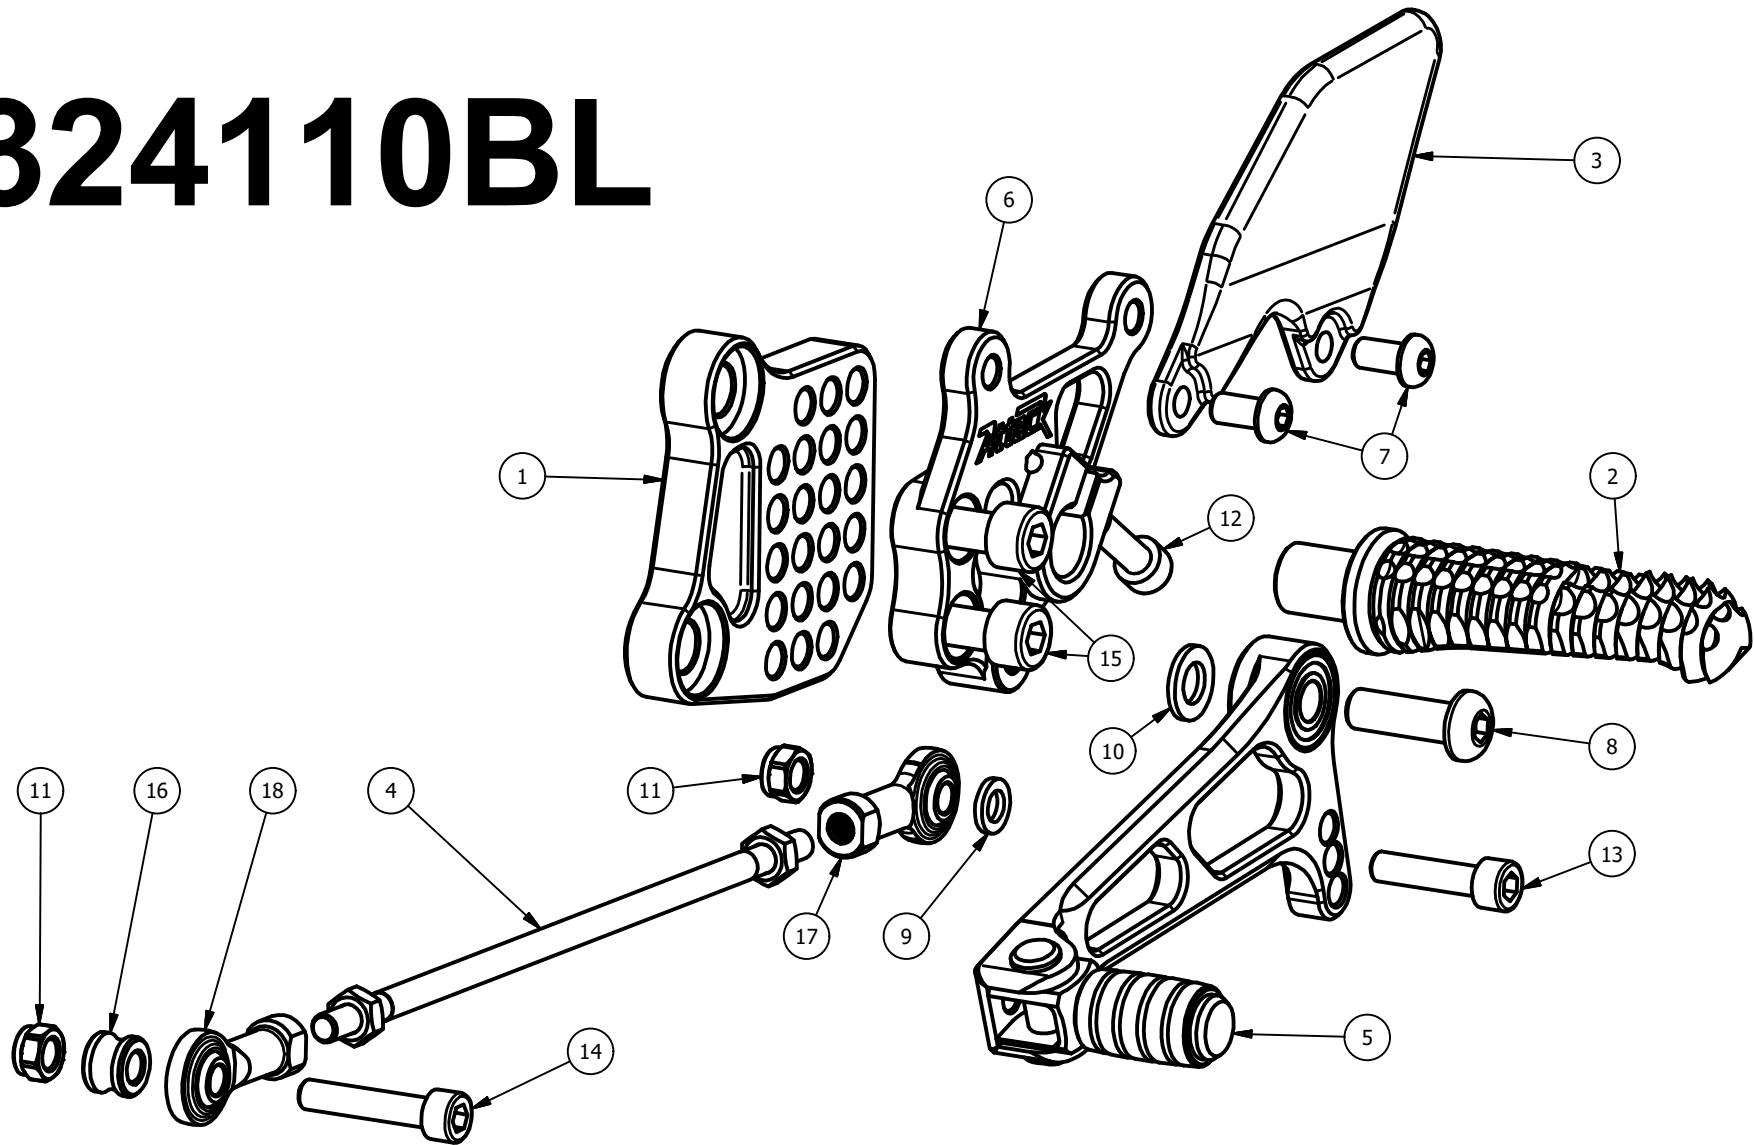

324110BL

PARTS LIST				
ITEM	QTY	PART NUMBER	DESCRIPTION	COMMENTS
1	1	32411003B	Main Bracket, Left Side, Black	
2	1	90110104B	Peg, Standard, Black	
3	1	90110110C	Heel Guard, Left Side, Carbon	
4	1	90110113.185	Shift Rod Assembly, 185mm	
5	1	90110111B	Shift Lever Assembly, Black	
6	1	90111104B	Peg Holder with Lever Mount, Left Side, Black	
7	2	MBH6X1.0X12SS	Hex Socket Button Head Screw	Torque: 8nm with Blue Loctite
8	1	MBH8X1.25X25SS	Hex Socket Button Head Screw	Torque: 22nm with Blue Loctite
9	1	MFW6X11X1.6SS	Stainless Flat Washer	

PARTS LIST (continued)				
ITEM	QTY	PART NUMBER	DESCRIPTION	COMMENTS
10	1	MFW8X15X1.6SS	Stainless Flat Washer	
11	2	MNY6X1.0SS	Nyloc Nut	
12	1	MSH6X1.0X20SS	Socket Head Cap Screw	Torque: 11nm with Grease
13	1	MSH6X1.0X25SS	Socket Head Cap Screw	Torque: 10nm
14	1	MSH6X1.0X30SS	Socket Head Cap Screw	Torque: 22nm with Blue Loctite
15	2	MSH8X1.25X20SS	Socket Head Cap Screw	Torque: 22nm with Grease
16	1	MSP6X12X9AL	Grooved Spacer	
17	1	MSR6X1.0F	Spherical Rod End, Female	Lube Sphere with Chain Lube
18	1	MSR6X1.0FL	Spherical Rod End, Female, Left Hand	Lube Sphere with Chain Lube

324110BR

PARTS LIST				
ITEM	QTY	PART NUMBER	DESCRIPTION	COMMENTS
1	1	31111006B	Peg Holder, Right Side, Black	
2	1	32411004B	Main Bracket, Right Side, Black	
3	1	90110104B	Peg, Standard, Black	
4	1	90110116C	Heel Guard, Right Side, Carbon	
5	1	90111014B	Brake Lever Assembly, Black	
6	1	MBH8X1.25X20SS	Hex Socket Button Head Screw	Torque: 8nm with Blue Loctite
7	2	MBH8X1.25X30SS	Hex Socket Button Head Screw	Torque: 20nm with Blue Loctite
8	1	MFW8X15X1.6SS	Stainless Flat Washer	
9	1	MSH6X1.0X20SS	Socket Head Cap Screw	Torque: 11nm with Grease
10	2	MSH8X1.25X20SS	Socket Head Cap Screw	Torque: 22nm with Grease