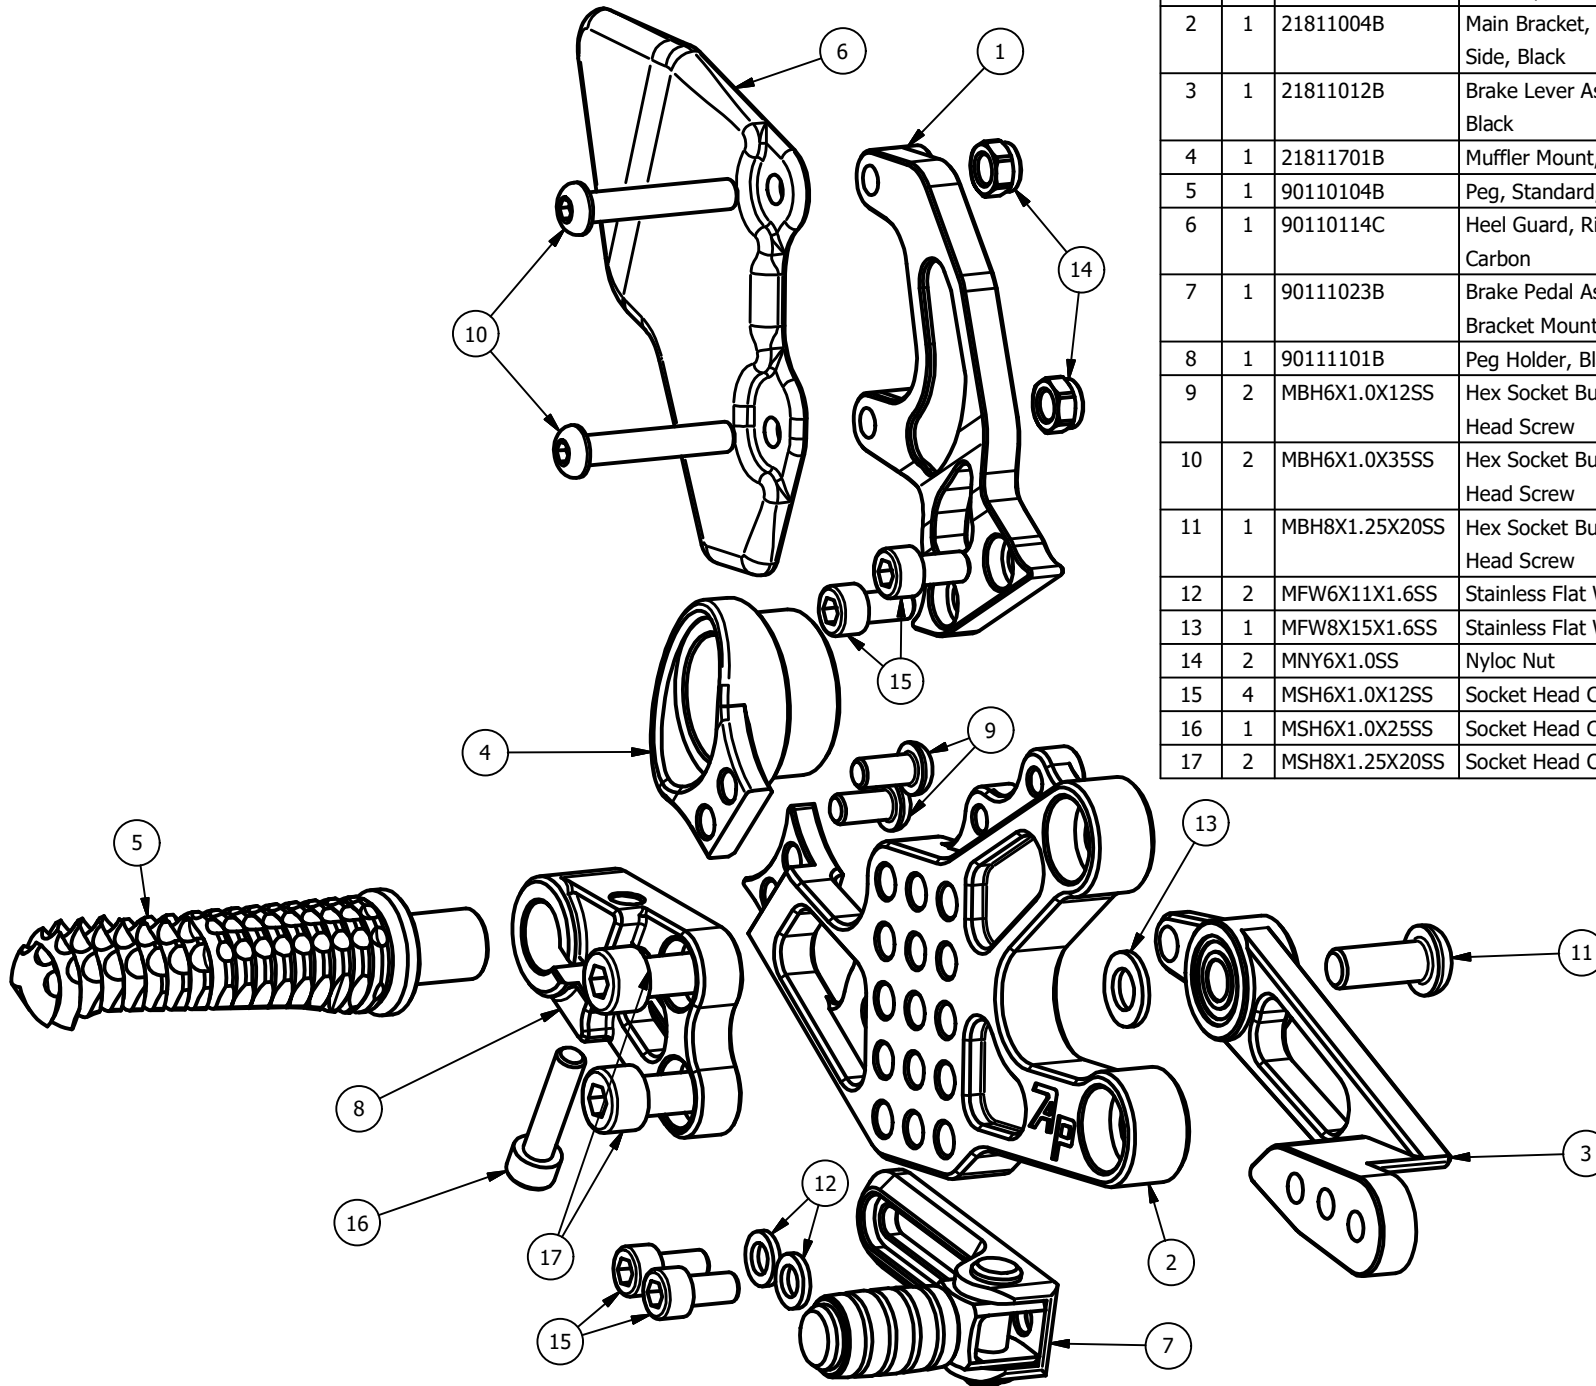

218110BR

PARTS LIST				
ITEM	QTY	PART NUMBER	DESCRIPTION	COMMENTS
1	1	21810114B	Master Cylinder Bracket, Black	
2	1	21811004B	Main Bracket, Right Side, Black	
3	1	21811012B	Brake Lever Assembly, Black	
4	1	21811701B	Muffler Mount, Black	
5	1	90110104B	Peg, Standard, Black	
6	1	90110114C	Heel Guard, Right Side, Carbon	
7	1	90111023B	Brake Pedal Assembly, Bracket Mount, Black	
8	1	90111101B	Peg Holder, Black	
9	2	MBH6X1.0X12SS	Hex Socket Button Head Screw	Torque: 8nm with Blue Loctite
10	2	MBH6X1.0X35SS	Hex Socket Button Head Screw	Torque: 9nm
11	1	MBH8X1.25X20SS	Hex Socket Button Head Screw	Torque: 22nm with Blue Loctite
12	2	MFW6X11X1.6SS	Stainless Flat Washer	
13	1	MFW8X15X1.6SS	Stainless Flat Washer	
14	2	MNY6X1.0SS	Nyloc Nut	Torque: 9nm
15	4	MSH6X1.0X12SS	Socket Head Cap Screw	Torque: 8nm with Blue Loctite
16	1	MSH6X1.0X25SS	Socket Head Cap Screw	Torque: 11nm with Grease
17	2	MSH8X1.25X20SS	Socket Head Cap Screw	Torque: 22nm with Grease