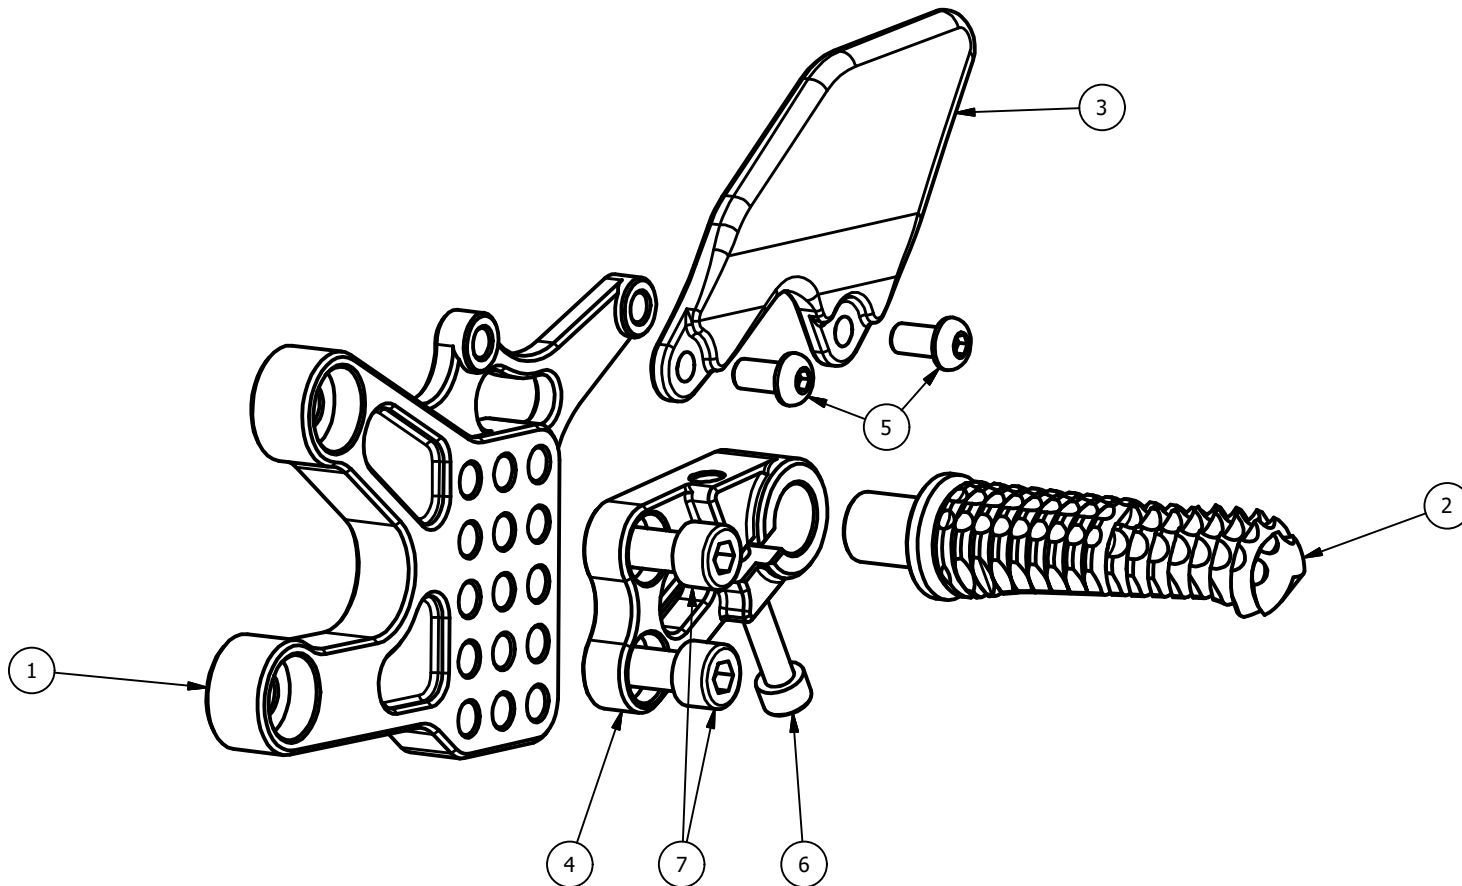

218110BL

PARTS LIST				
ITEM	QTY	PART NUMBER	DESCRIPTION	COMMENTS
1	1	21811003B	Main Bracket, Left Side, Black	
2	1	90110104B	Peg, Standard, Black	
3	1	90110110C	Heel Guard, Left Side, Carbon	
4	1	90111102B	Peg Holder, Black	
5	2	MBH6X1.0X12SS	Hex Socket Button Head Screw	Torque: 8nm with Blue Loctite
6	1	MSH6X1.0X25SS	Socket Head Cap Screw	Torque: 11nm with Grease
7	2	MSH8X1.25X20SS	Socket Head Cap Screw	Torque: 22nm with Grease

21811015B

PARTS LIST				
ITEM	QTY	PART NUMBER	DESCRIPTION	COMMENTS
1	1	21811014B	Shift Lever Assembly, Black	
2	1	90111022B	Shift Pedal Assembly, Engine Mount, Black	
3	1	MBH8X1.25X45SS	Hex Socket Button Head Screw	Torque: 25nm with Blue Loctite
4	3	MFW6X11X1.6SS	Stainless Flat Washer	
5	1	MFW8X15X1.6SS	Stainless Flat Washer	
6	1	MHX6X1.0SS	Hex Nut	
7	1	MNY6X1.0SS	Nyloc Nut	Torque: 10nm
8	2	MSH6X1.0X12SS	Socket Head Cap Screw	Torque: 8nm with Blue Loctite
9	1	MSH6X1.0X25SS	Socket Head Cap Screw	Torque: 10nm
10	1	MSP8X25X15AL	Grooved Spacer	
11	1	MSR6X1.0M	Spherical Rod End, Male	Lube Sphere with Chain Lube