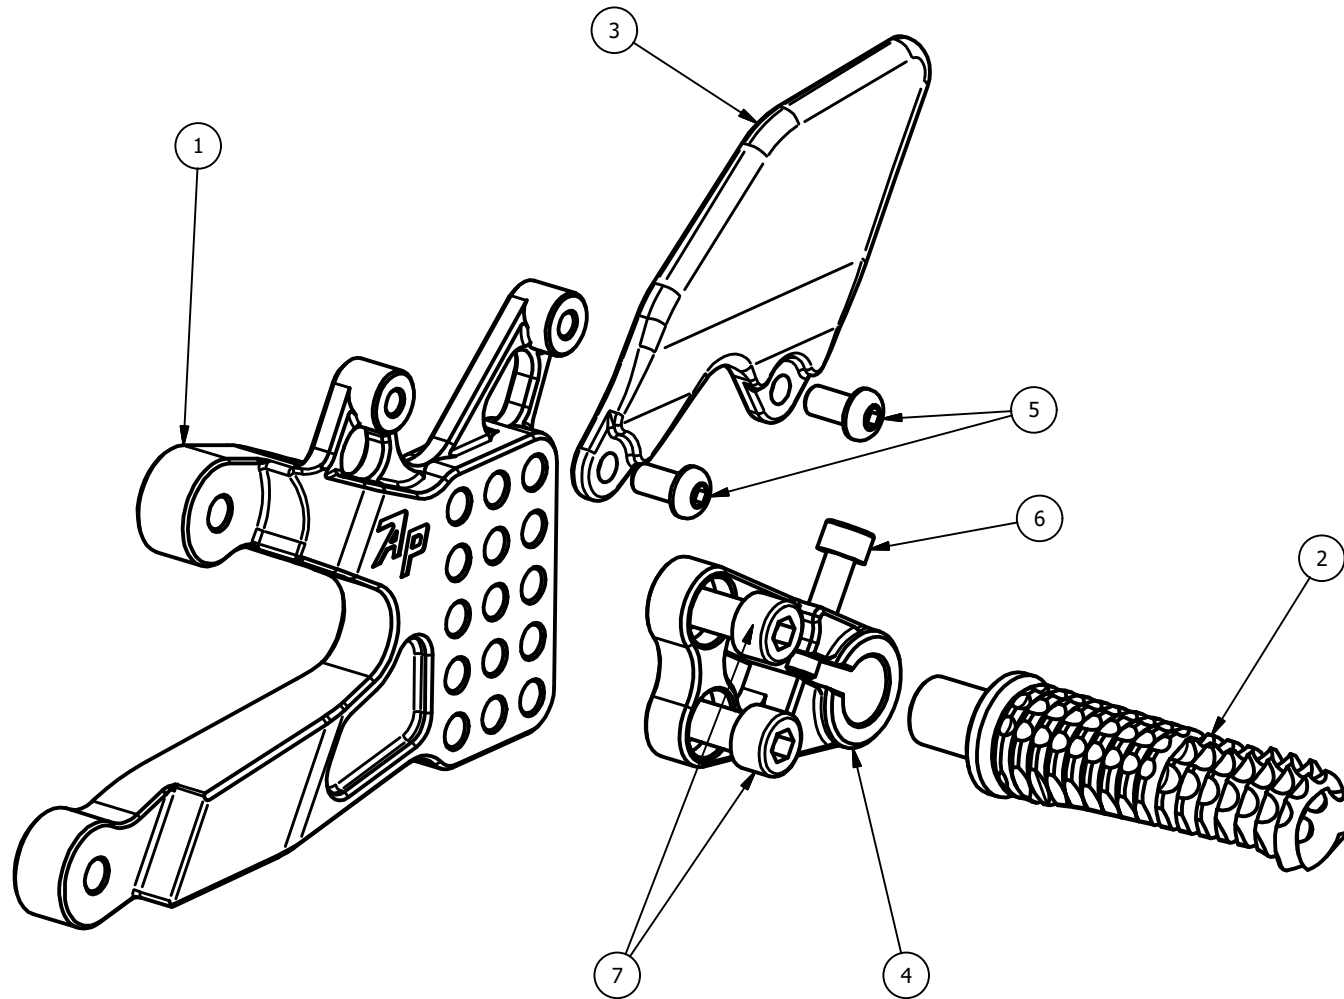

# 606110BL

PARTS LIST				
ITEM	QTY	PART NUMBER	DESCRIPTION	COMMENTS
1	1	60611003B	Main Bracket, Left Side, Black	
2	1	90110104B	Peg, Standard, Black	
3	1	90110110C	Heel Guard, Left Side, Carbon	
4	1	90111101B	Peg Holder, Black	
5	2	MBH6X1.0X12SS	Hex Socket Button Head Screw	Torque: 8nm with Blue Loctite
6	1	MSH6X1.0X25SS	Socket Head Cap Screw	Torque: 11nm with Grease
7	2	MSH8X1.25X16SS	Socket Head Cap Screw	Torque: 22nm with Grease

# 606110BR

PARTS LIST				
ITEM	QTY	PART NUMBER	DESCRIPTION	COMMENTS
1	1	60510114B	Master Cylinder Bracket, Black	
2	1	60511012B	Brake Lever, Black	
3	1	60511015	Brake Lever Stop	
4	1	60511701B	Muffler Bracket, Black	
5	1	60611004B	Main Bracket, Right Side, Black	
6	1	90110104B	Peg, Standard, Black	
7	1	90110114C	Heel Guard, Right Side, Carbon	
8	1	90111023B	Brake Pedal Assembly, Bracket Mount, Black	
9	1	90111102B	Peg Holder, Black	
10	3	MBH6X1.0X12SS	Hex Socket Button Head Screw	Torque: 8nm with Blue Loctite
11	2	MBH6X1.0X16SS	Hex Socket Button Head Screw	Torque: 8nm with Blue Loctite
12	1	MBH8X1.25X25SS	Hex Socket Button Head Screw	Torque: 22nm with Blue Loctite
13	2	MFW6X11X1.6SS	Stainless Flat Washer	
14	1	MFW8X15X1.6SS	Stainless Flat Washer	
15	2	MNY6X1.0SS	Nyloc Nut	
16	2	MSC6X1.0X14SS	Hex socket countersunk head cap screws	Torque: 8nm with Blue Loctite
17	2	MSH6X1.0X12SS	Socket Head Cap Screw	Torque: 8nm with Blue Loctite
18	1	MSH6X1.0X25SS	Socket Head Cap Screw	Torque: 11nm with Grease
19	2	MSH6X1.0X30SS	Socket Head Cap Screw	Torque: 10nm with Blue Loctite
20	2	MSH8X1.25X16SS	Socket Head Cap Screw	Torque: 22nm with Grease

# 60611015B

PARTS LIST				
ITEM	QTY	PART NUMBER	DESCRIPTION	COMMENTS
1	1	60611014B	Shift Lever, Black	
2	1	90111022B	Shift Pedal Assembly, Engine Mount, Black	
3	2	MFW6X11X1.6SS	Stainless Flat Washer	
4	1	MFW8X15X1.6SS	Stainless Flat Washer	
5	2	MSH6X1.0X12SS	Socket Head Cap Screw	Torque: 8nm with Blue Loctite
6	1	MSP8X25X28AL	Grooved Spacer	