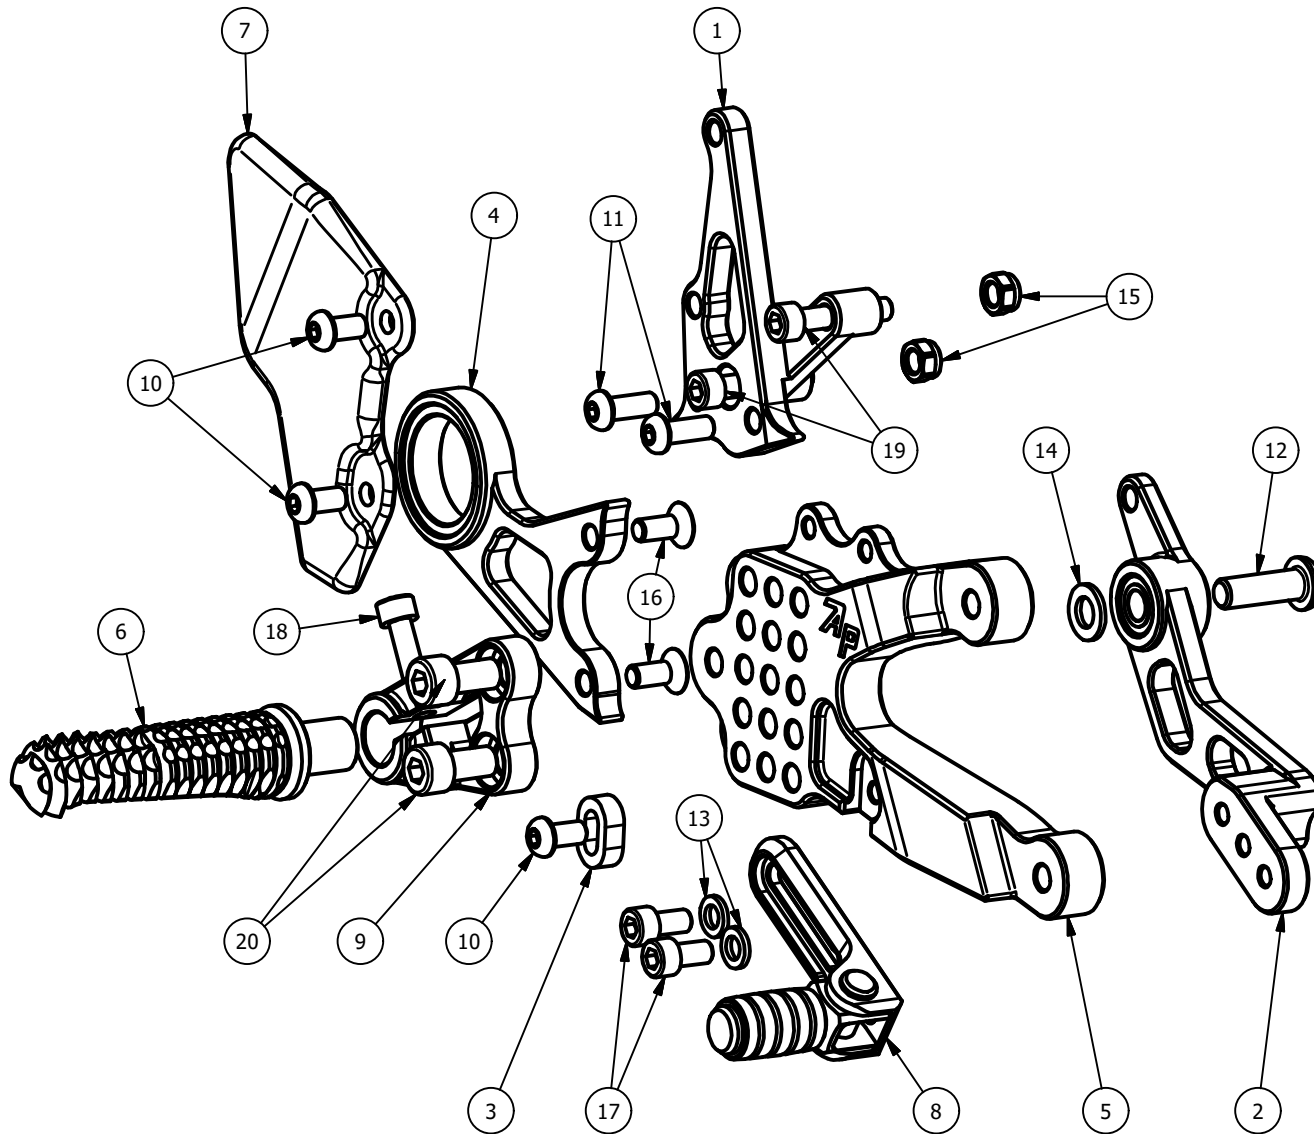

# 606110BL

PARTS LIST				
ITEM	QTY	PART NUMBER	DESCRIPTION	COMMENTS
1	1	60611003B	Main Bracket, Left Side, Black	
2	1	90110104B	Peg, Standard, Black	
3	1	90110110C	Heel Guard, Left Side, Carbon	
4	1	90111101B	Peg Holder, Black	
5	2	MBH6X1.0X12SS	Hex Socket Button Head Screw	Torque: 8nm with Blue Loctite
6	1	MSH6X1.0X25SS	Socket Head Cap Screw	Torque: 11nm with Grease
7	2	MSH8X1.25X16SS	Socket Head Cap Screw	Torque: 22nm with Grease

# 606110BR

PARTS LIST				
ITEM	QTY	PART NUMBER	DESCRIPTION	COMMENTS
1	1	60510114B	Master Cylinder Bracket, Black	
2	1	60511012B	Brake Lever, Black	
3	1	60511015	Brake Lever Stop	
4	1	60511701B	Muffler Bracket, Black	
5	1	60611004B	Main Bracket, Right Side, Black	
6	1	90110104B	Peg, Standard, Black	
7	1	90110114C	Heel Guard, Right Side, Carbon	
8	1	90111023B	Brake Pedal Assembly, Bracket Mount, Black	
9	1	90111102B	Peg Holder, Black	
10	3	MBH6X1.0X12SS	Hex Socket Button Head Screw	Torque: 8nm with Blue Loctite
11	2	MBH6X1.0X16SS	Hex Socket Button Head Screw	Torque: 8nm with Blue Loctite
12	1	MBH8X1.25X25SS	Hex Socket Button Head Screw	Torque: 22nm with Blue Loctite
13	2	MFW6X11X1.6SS	Stainless Flat Washer	
14	1	MFW8X15X1.6SS	Stainless Flat Washer	
15	2	MNY6X1.0SS	Nyloc Nut	
16	2	MSC6X1.0X14SS	Hex socket countersunk head cap screws	Torque: 8nm with Blue Loctite
17	2	MSH6X1.0X12SS	Socket Head Cap Screw	Torque: 8nm with Blue Loctite
18	1	MSH6X1.0X25SS	Socket Head Cap Screw	Torque: 11nm with Grease
19	2	MSH6X1.0X30SS	Socket Head Cap Screw	Torque: 10nm with Blue Loctite
20	2	MSH8X1.25X16SS	Socket Head Cap Screw	Torque: 22nm with Grease

# 60611015B

PARTS LIST				
ITEM	QTY	PART NUMBER	DESCRIPTION	COMMENTS
1	1	60611014B	Shift Lever, Black	
2	1	90111022B	Shift Pedal Assembly, Engine Mount, Black	
3	2	MFW6X11X1.6SS	Stainless Flat Washer	
4	1	MFW8X15X1.6SS	Stainless Flat Washer	
5	2	MSH6X1.0X12SS	Socket Head Cap Screw	Torque: 8nm with Blue Loctite
6	1	MSP8X25X28AL	Grooved Spacer	