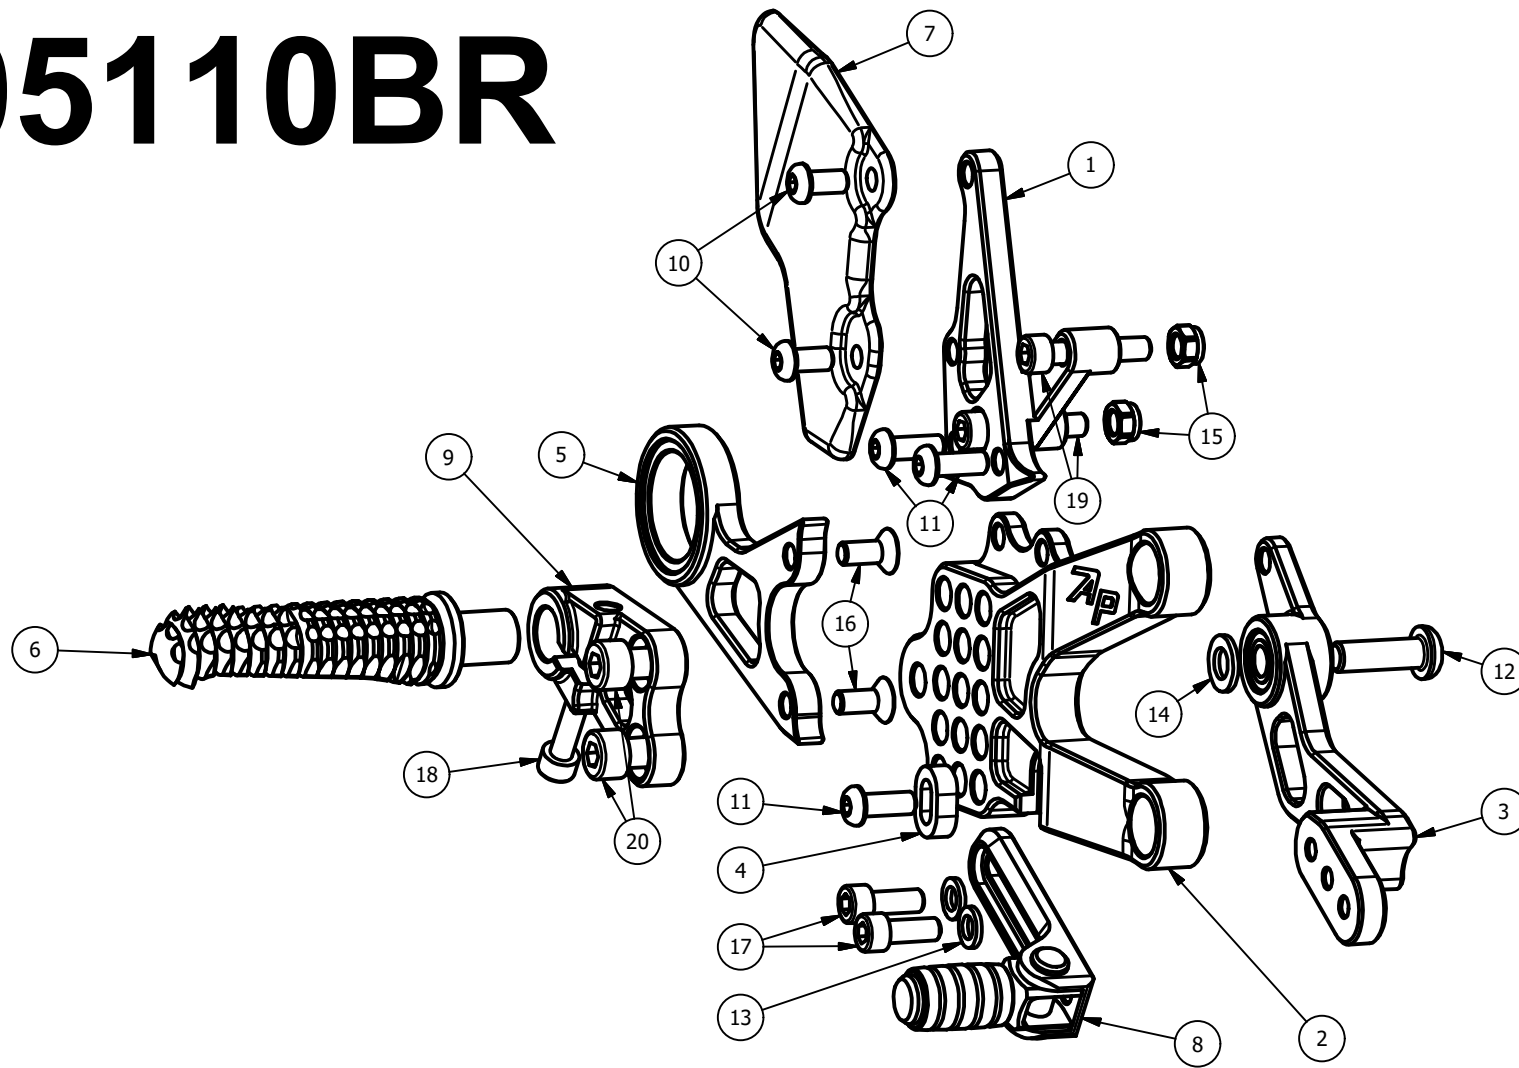

605110BR

PARTS LIST				
ITEM	QTY	PART NUMBER	DESCRIPTION	COMMENTS
1	1	60510114B	Master Cylinder Bracket, Black	
2	1	60511004B	Main Bracket, Left Side, Black	
3	1	60511012B	Brake Lever, Black	
4	1	60511015	Brake Lever Stop	
5	1	60511701B	Muffler Bracket, Black	
6	1	90110104B	Peg, Standard, Black	
7	1	90110114C	Heel Guard, Right Side, Carbon	
8	1	90111023B	Brake Pedal Assembly, Bracket Mount, Black	
9	1	90111101B	Peg Holder, Black	
10	2	MBH6X1.0X12SS	Hex Socket Button Head Screw	Torque: 8nm with Blue Loctite

PARTS LIST (Continued)				
ITEM	QTY	PART NUMBER	DESCRIPTION	COMMENTS
11	3	MBH6X1.0X16SS	Hex Socket Button Head Screw	Torque: 9nm with Blue Loctite
12	1	MBH8X1.25X25SS	Hex Socket Button Head Screw	Torque: 22nm with Blue Loctite
13	2	MFW6X11X1.6SS	Stainless Flat Washer	
14	1	MFW8X15X1.6SS	Stainless Flat Washer	
15	2	MNY6X1.0SS	Nyloc	
16	2	MSC6X1.0X14SS	Hex Socket Countersunk Cap Screws	Torque: 9nm with Blue Loctite
17	2	MSH6X1.0X16SS	Socket Head Cap Screw	Torque: 8nm with Blue Loctite
18	1	MSH6X1.0X25SS	Socket Head Cap Screw	Torque: 11nm with Grease
19	2	MSH6X1.0X30SS	Socket Head Cap Screw	Torque: 10nm with Blue Loctite
20	2	MSH8X1.25X16SS	Socket Head Cap Screw	Torque: 22nm with Grease