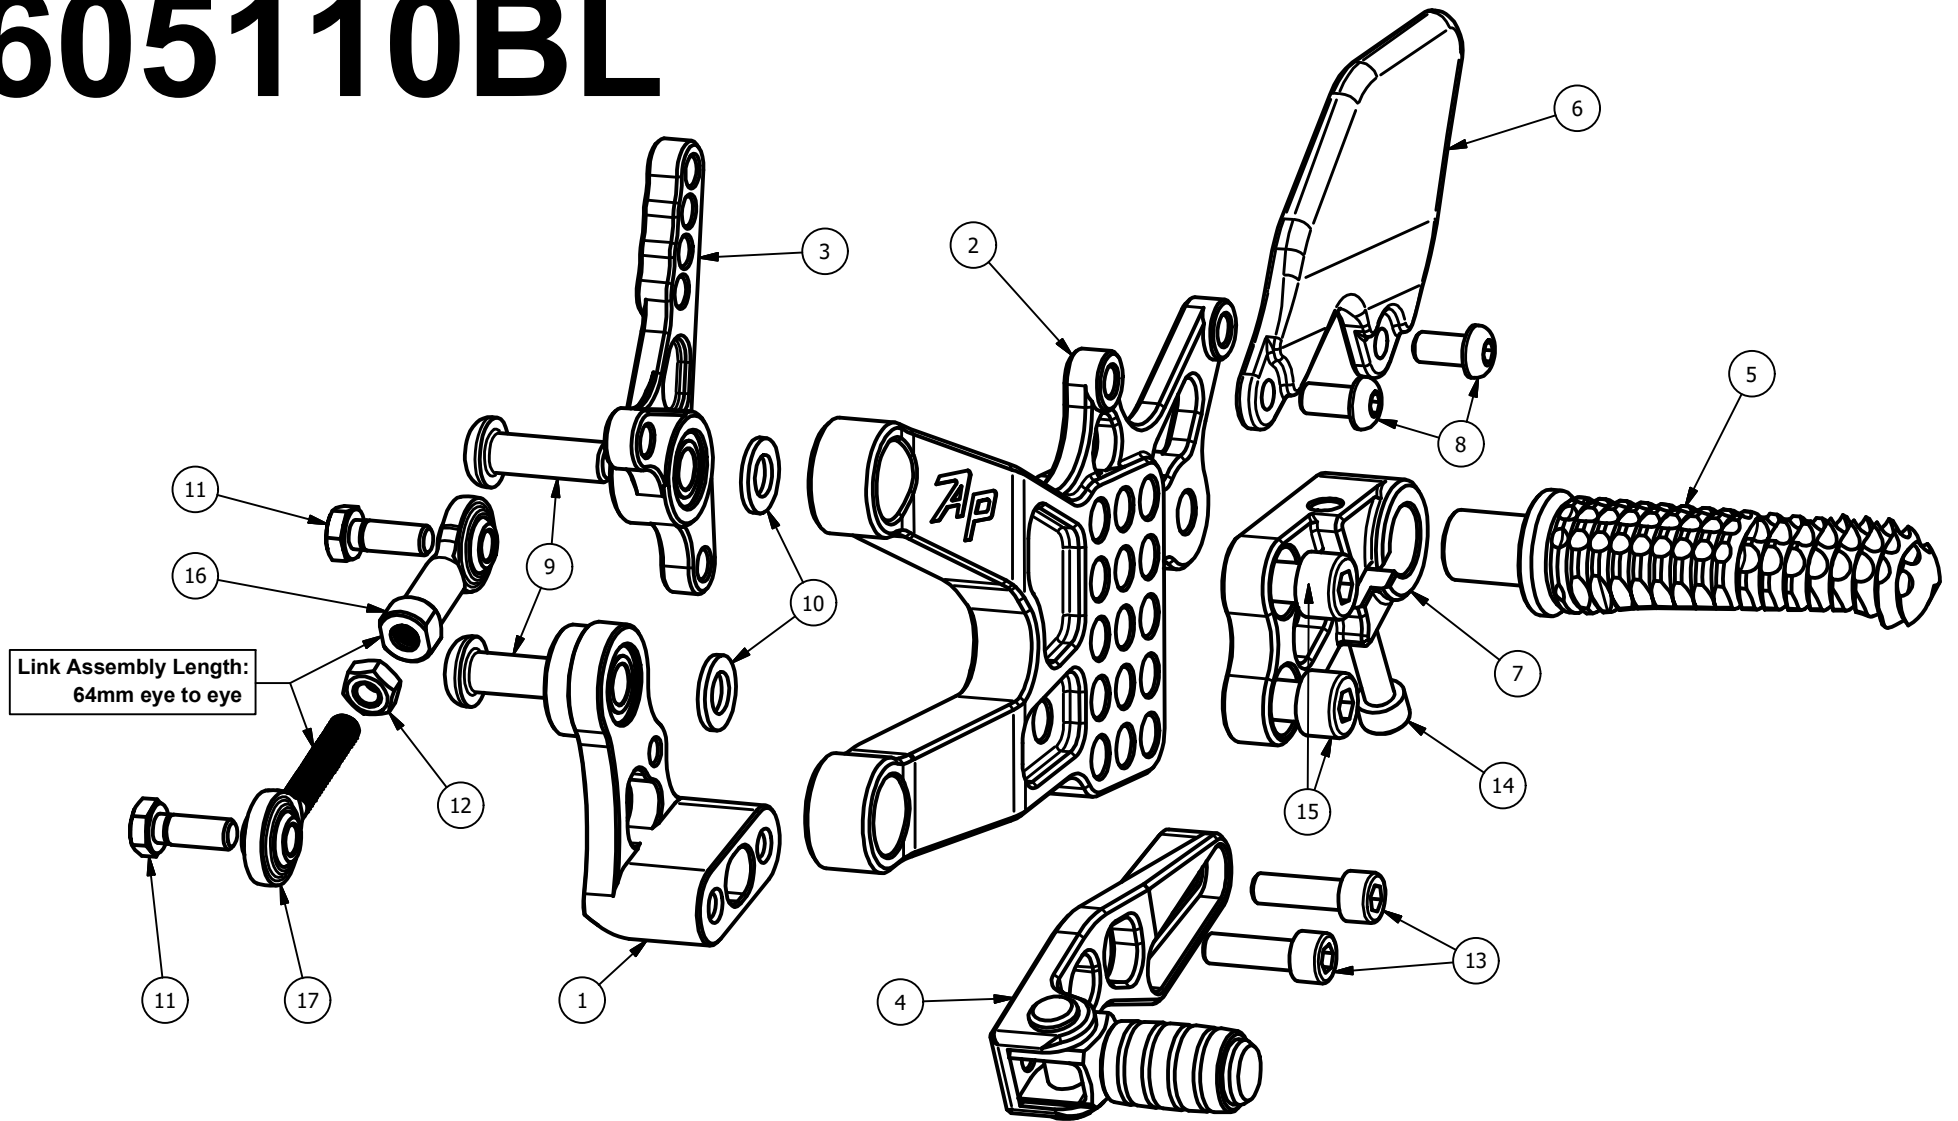

# 605110BL

Link Assembly Length:  
64mm eye to eye

PARTS LIST				
ITEM	QTY	PART NUMBER	DESCRIPTION	COMMENTS
1	1	60511001B	Shift Lever B, Black	
2	1	60511003B	Main Bracket, Left Side, Black	
3	1	60511013B	Bell Crank Assembly, Black	
4	1	60511016B	Shift Lever A, Black	
5	1	90110104B	Peg, Standard, Black	
6	1	90110110C	Heel Guard, Left Side, Carbon	
7	1	90111102B	Peg Holder, Clear	
8	2	MBH6X1.0X12SS	Hex Socket Button Head Screw	Torque: 8nm with Blue Loctite
9	2	MBH8X1.25X25SS	Hex Socket Button Head Screw	Torque: 22nm with Blue Loctite

PARTS LIST (Continued)				
ITEM	QTY	PART NUMBER	DESCRIPTION	COMMENTS
10	2	MFW8X15X1.6SS	Stainless Flat Washer	
11	2	MHH6X1.0X16SS	Hex-Head Bolt	Torque: 10nm with Blue Loctite
12	1	MHX6X1.0SS	Hex Nut	
13	2	MSH6X1.0X20SS	Socket Head Cap Screw	Torque: 8nm with Blue Loctite
14	1	MSH6X1.0X25SS	Socket Head Cap Screw	Torque: 11nm with Grease
15	2	MSH8X1.25X16SS	Socket Head Cap Screw	Torque: 22nm with Grease
16	1	MSR6X1.0F	Spherical Rod End, Female	Lube Sphere with Chain Lube
17	1	MSR6X1.0M	Spherical Rod End, Male	Lube Sphere with Chain Lube

# 605110BR

PARTS LIST				
ITEM	QTY	PART NUMBER	DESCRIPTION	COMMENTS
1	1	60510114B	Master Cylinder Bracket, Black	
2	1	60511004B	Main Bracket, Left Side, Black	
3	1	60511012B	Brake Lever, Black	
4	1	60511015	Brake Lever Stop	
5	1	60511701B	Muffler Bracket, Black	
6	1	90110104B	Peg, Standard, Black	
7	1	90110114C	Heel Guard, Right Side, Carbon	
8	1	90111023B	Brake Pedal Assembly, Bracket Mount, Black	
9	1	90111101B	Peg Holder, Black	
10	2	MBH6X1.0X12SS	Hex Socket Button Head Screw	Torque: 8nm with Blue Loctite