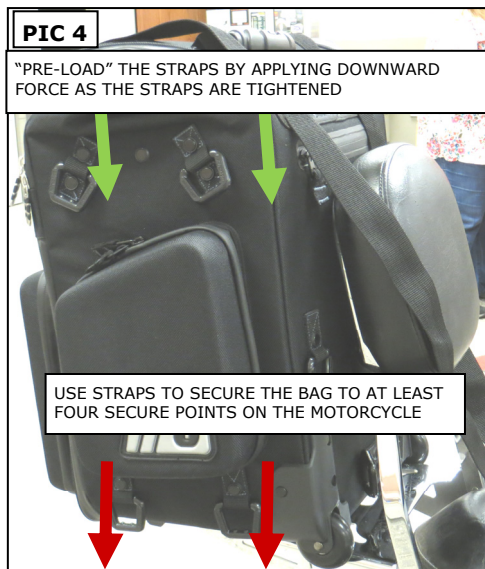

Be sure to ask your local dealer about other Küryakyn® products, the motorcycle parts and accessories designed for riders by riders.

©2005 Küryakyn USA® All Rights reserved.

Refer to **PIC 1**. Use the included Convenience Straps to temporarily hold the bag in place while it is secured with the more durable and secure straps. **DO NOT** only rely on the Convenience Straps to secure the bag to the bike.

Refer to **PICS 2 and 3**. Use the included Straps and "D-rings" to secure the bag to at least four (4) secure points on the motorcycle (two in the front and two in the rear).

Refer to **PIC 3 and 4**. "Pre-load" the straps by applying downward force (without deforming the bag) as the straps are tightened.