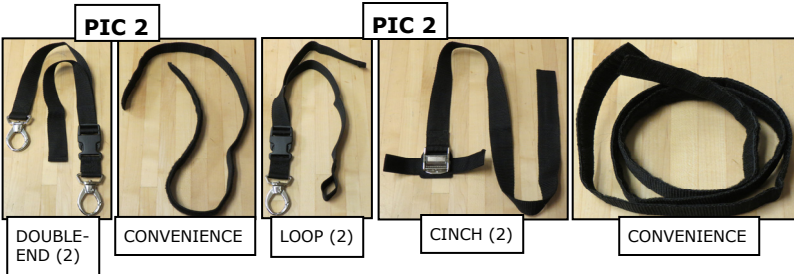

Be sure to ask your local dealer about other Küryakyn® products, the motorcycle parts and accessories designed for riders by riders.

©2005 Küryakyn USA® All Rights reserved.

Refer to **PIC 1**. Use the included Convenience Straps to temporarily hold the bag in place while it is secured with the more durable and secure straps. **DO NOT** only rely on the Convenience Straps to secure the bag to the bike.

Refer to **PICS 2 and 3**. Use the included Straps and "D-rings" to secure the bag to at least four (4) secure points on the motorcycle (two in the front and two in the rear).

Refer to **PIC 3 and 4**. "Pre-load" the straps by applying downward force (without deforming the bag) as the straps are tightened.