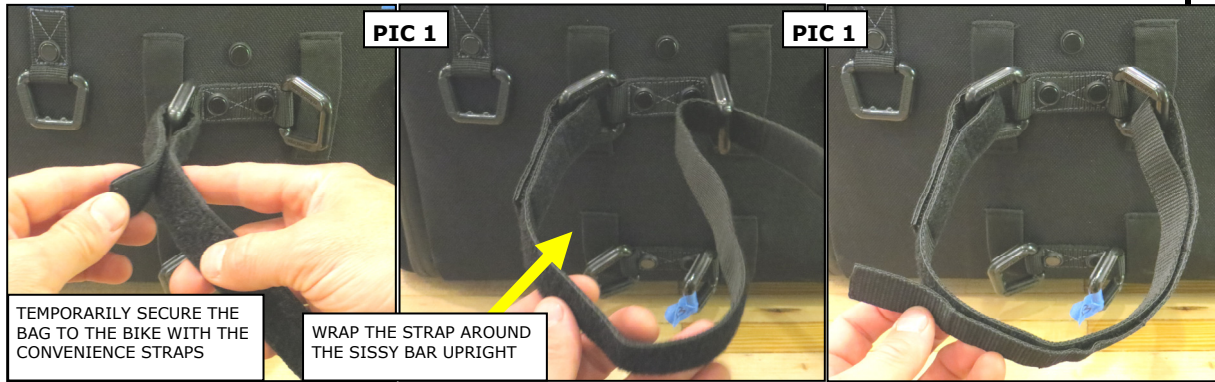

Refer to **PICS 2 and 3**. Use the included Straps and "D-rings" to secure the bag to at least four (4) secure points on the motorcycle (two in the front and two in the rear).

Refer to **PIC 3 and 4**. "Pre-load" the straps by applying downward force (without deforming the bag) as the straps are tightened.