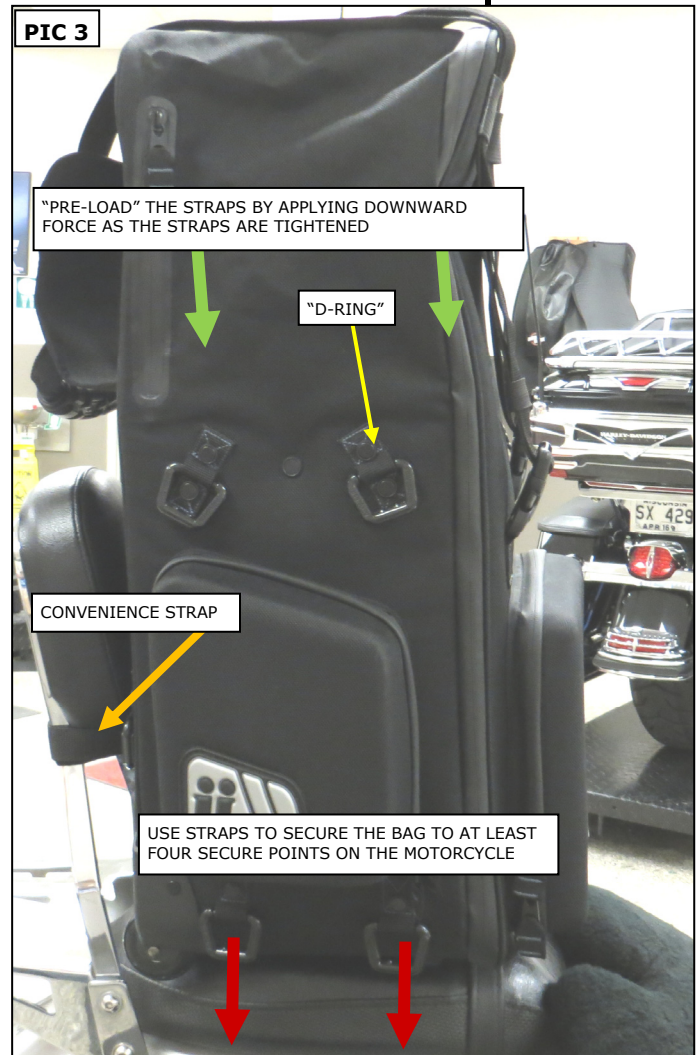

Be sure to ask your local dealer about other Küryakyn® products, the motorcycle parts and accessories designed for riders by riders.

©2005 Küryakyn USA® All Rights reserved.

Refer to **PIC 1**. Use the included Convenience Straps to temporarily hold the bag in place while it is secured with the more durable and secure straps. **DO NOT** only rely on the Convenience Straps to secure the bag to the bike.

Refer to **PICS 2 and 3**. Use the included Straps and "D-rings" to secure the bag to at least four (4) secure points on the motorcycle (two in the front and two in the rear).

Refer to **PIC 3 and 4**. "Pre-load" the straps by applying downward force (without deforming the bag) as the straps are tightened.