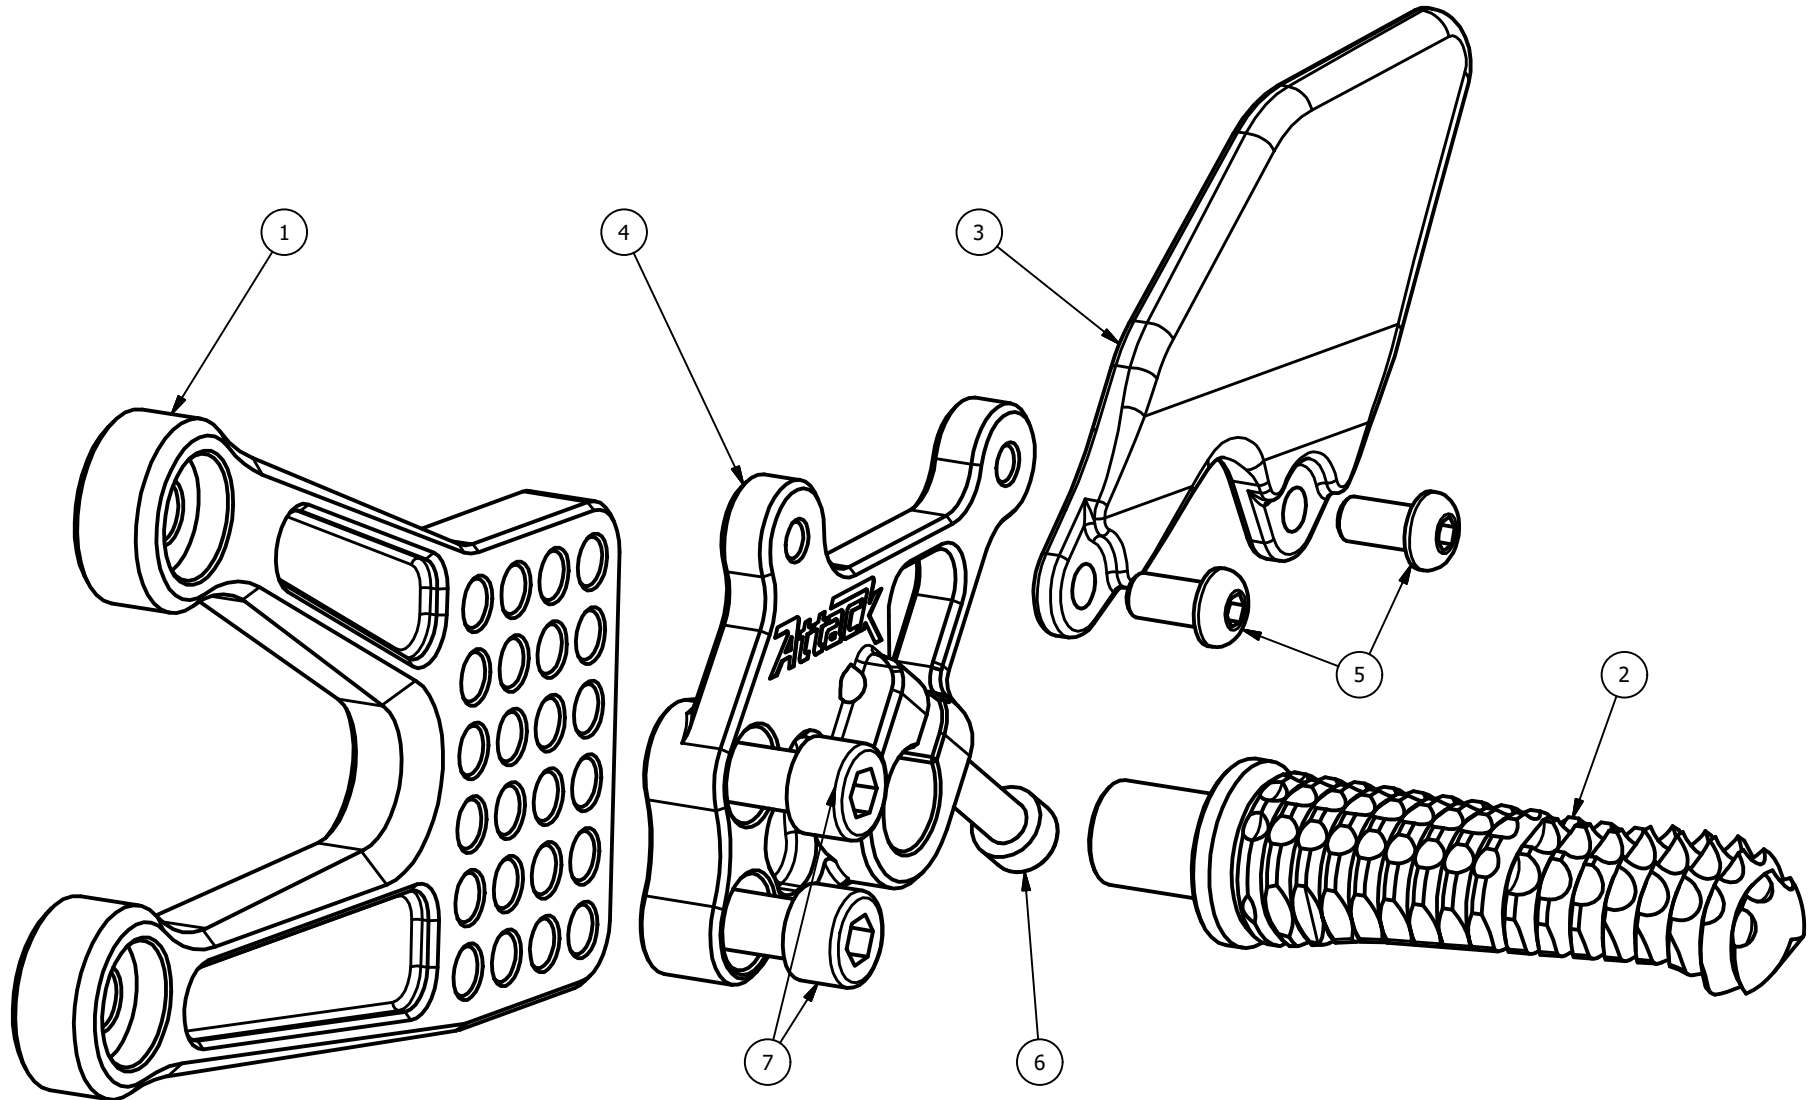

423110BL

PARTS LIST				
ITEM	QTY	PART NUMBER	DESCRIPTION	COMMENTS
1	1	42311003B	Main Bracket, Left Side, Black	
2	1	90110104B	Peg, Standard, Black	
3	1	90110110C	Heel Guard, Left Side, Carbon	
4	1	90111105B	Peg Bracket, Left Side, Black	
5	2	MBH6X1.0X12SS	Hex Socket Button Head Screw	Torque: 8nm with Blue Loctite
6	1	MSH6X1.0X20SS	Socket Head Cap Screw	Torque: 11nm with Grease
7	2	MSH8X1.25X16SS	Socket Head Cap Screw	Torque: 22nm with Grease

423110BR

PARTS LIST				
ITEM	QTY	PART NUMBER	DESCRIPTION	COMMENTS
1	1	41711006B	Peg Holder, Right Side, Black	
2	1	42311004B	Main Bracket, Right Side, Black	
3	1	90110104B	Peg, Standard, Black	
4	1	90110113C	Heel Guard, Right Side, Carbon	
5	1	90111012B	Brake Lever Assembly, Black	
6	2	MBH6X1.0X25SS	Hex Socket Button Head Screw	Torque: 9nm
7	1	MBH8X1.25X20SS	Hex Socket Button Head Screw	Torque: 22nm with Blue Loctite
8	1	MFW8X15X1.6SS	Stainless Flat Washer	
9	2	MNY6X1.0SS	Nyloc Nut	Torque: 9nm
10	1	MSH6X1.0X20SS	Socket Head Cap Screw	Torque: 11nm with Grease
11	2	MSH8X1.25X16SS	Socket Head Cap Screw	Torque: 22nm with Grease

42311015B

PARTS LIST				
ITEM	QTY	PART NUMBER	DESCRIPTION	COMMENTS
1	1	42311014B	Shift lever, Black	
2	1	90111022B	Shift Pedal Assembly, Engine Mount, Black	
3	1	MBH10X1.5X35SS	Hex Socket Button Head Screw	Torque: 25nm with Red Loctite
4	2	MFW6X11X1.6SS	Stainless Flat Washer	
5	1	MFW10X18X1.6SS	Stainless Flat Washer	
6	1	MHXL6X1.0SS	Hex Nut	
7	2	MSH6X1.0X12SS	Socket Head Cap Screw	Torque: 8nm with Blue Loctite
8	1	MSH6X1.0X20SS	Socket Head Cap Screw	Torque: 10nm with Blue Loctite
9	1	MSR6X1.0ML	Spherical Rod End, Male, Left Hand	