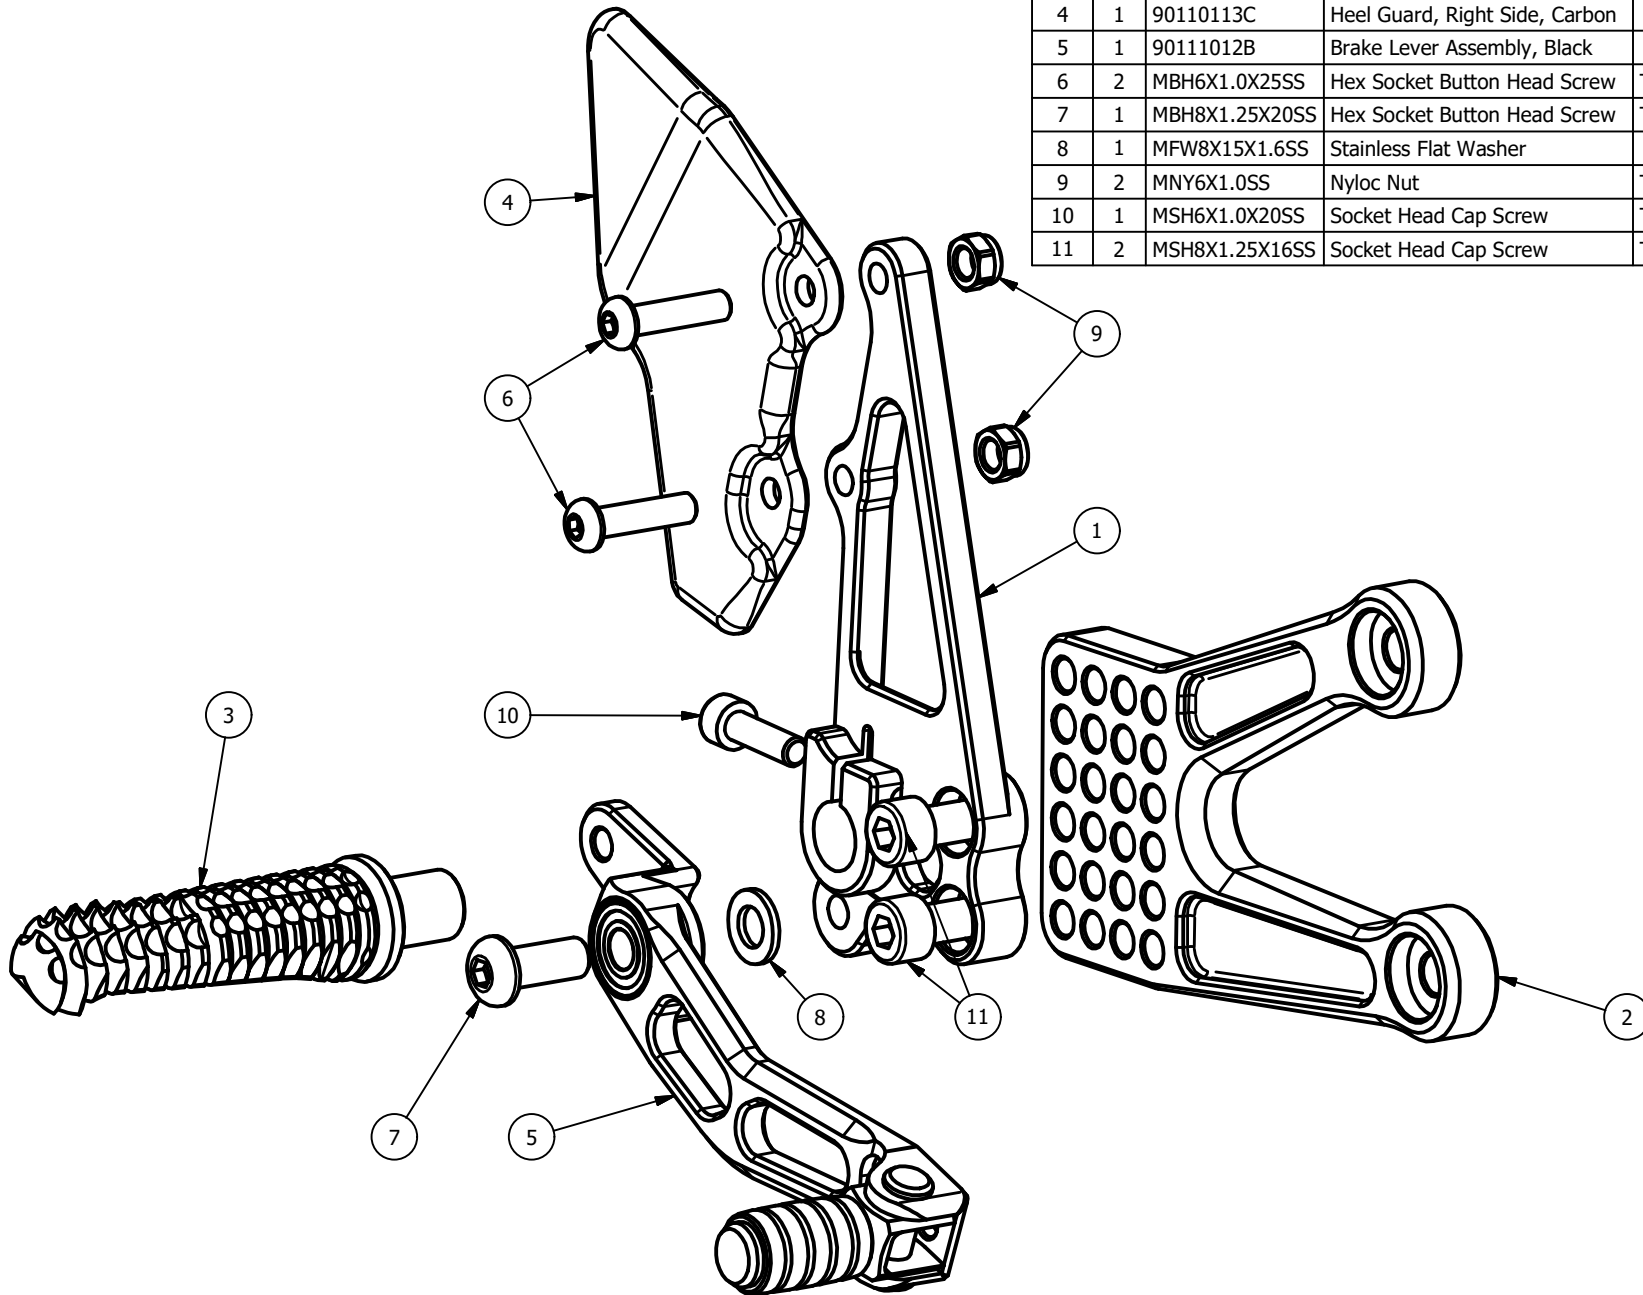

423110BL

PARTS LIST				
ITEM	QTY	PART NUMBER	DESCRIPTION	COMMENTS
1	1	42311003B	Main Bracket, Left Side, Black	
2	1	90110104B	Peg, Standard, Black	
3	1	90110110C	Heel Guard, Left Side, Carbon	
4	1	90111105B	Peg Bracket, Left Side, Black	
5	2	MBH6X1.0X12SS	Hex Socket Button Head Screw	Torque: 8nm with Blue Loctite
6	1	MSH6X1.0X20SS	Socket Head Cap Screw	Torque: 11nm with Grease
7	2	MSH8X1.25X16SS	Socket Head Cap Screw	Torque: 22nm with Grease

423110BR

PARTS LIST				
ITEM	QTY	PART NUMBER	DESCRIPTION	COMMENTS
1	1	41711006B	Peg Holder, Right Side, Black	
2	1	42311004B	Main Bracket, Right Side, Black	
3	1	90110104B	Peg, Standard, Black	
4	1	90110113C	Heel Guard, Right Side, Carbon	
5	1	90111012B	Brake Lever Assembly, Black	
6	2	MBH6X1.0X25SS	Hex Socket Button Head Screw	Torque: 9nm
7	1	MBH8X1.25X20SS	Hex Socket Button Head Screw	Torque: 22nm with Blue Loctite
8	1	MFW8X15X1.6SS	Stainless Flat Washer	
9	2	MNY6X1.0SS	Nyloc Nut	Torque: 9nm
10	1	MSH6X1.0X20SS	Socket Head Cap Screw	Torque: 11nm with Grease
11	2	MSH8X1.25X16SS	Socket Head Cap Screw	Torque: 22nm with Grease

42311015B

PARTS LIST				
ITEM	QTY	PART NUMBER	DESCRIPTION	COMMENTS
1	1	42311014B	Shift lever, Black	
2	1	90111022B	Shift Pedal Assembly, Engine Mount, Black	
3	1	MBH10X1.5X35SS	Hex Socket Button Head Screw	Torque: 25nm with Red Loctite
4	2	MFW6X11X1.6SS	Stainless Flat Washer	
5	1	MFW10X18X1.6SS	Stainless Flat Washer	
6	1	MHXL6X1.0SS	Hex Nut	
7	2	MSH6X1.0X12SS	Socket Head Cap Screw	Torque: 8nm with Blue Loctite
8	1	MSH6X1.0X20SS	Socket Head Cap Screw	Torque: 10nm with Blue Loctite
9	1	MSR6X1.0ML	Spherical Rod End, Male, Left Hand	